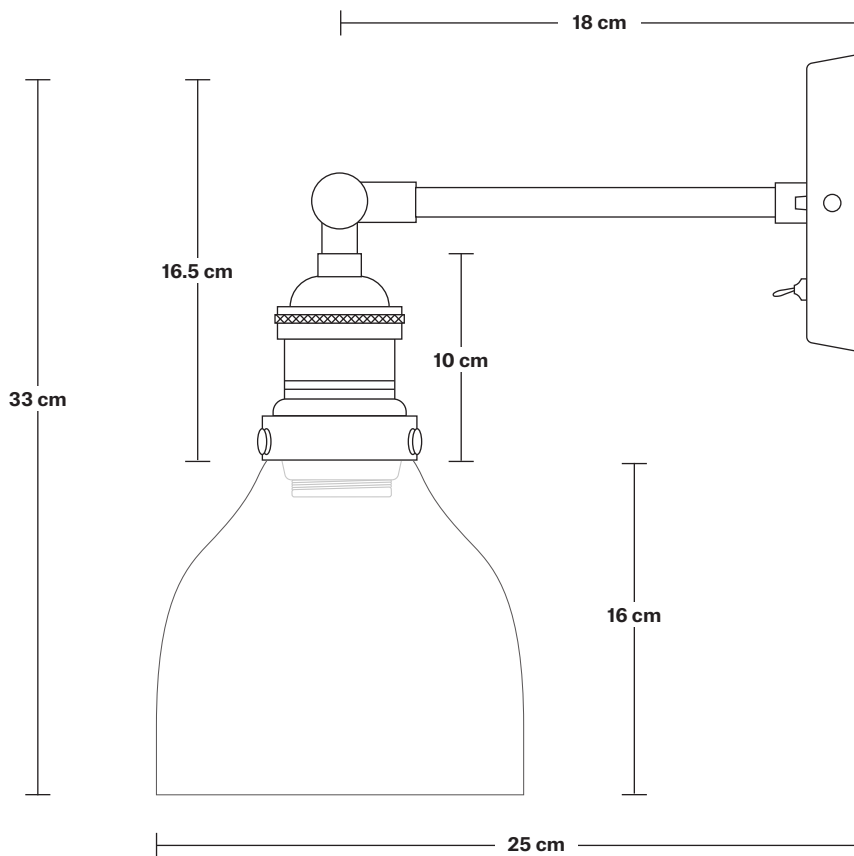

# Brooklyn Tinted Glass Cone Wall Light - 6 Inch

Product Code: BR-TGL-CWL6

H: 33 cm x W: 15.8 cm x D: 25 cm

## DIMENSIONS

Shade Diameter: 15.8 cm / 6.2"

Shade Height (no holder): 16.5 cm / 6.4"

Holder Diameter: 6 cm / 2.5"

Holder Height: 18 cm / 7.1"

Wall Rose Diameter: 12 cm / 4.9"

Wall Rose Height: 2 cm / 0.8"

INDUSTVILLE

## DIMENSIONS

Holder Diameter: 6 cm / 2.5"

Holder Height: 18 cm / 7.1"

Projection: 20 cm / 7.9"

Wall Rose Diameter: 12 cm / 4.9"

Wall Rose Depth: 2 cm / 0.8"

## DIMENSIONS

Shade Diameter: 15.8 cm / 6.2"

Shade Height (no holder): 16.5 cm / 6.4"

INDUSTVILLE