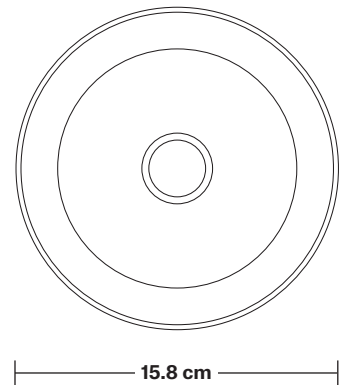

## DIMENSIONS

Shade Diameter: 15.8 cm / 6.2"

Shade Height (no holder): 16.5 cm / 6.4"

Holder Diameter: 6 cm / 2.5"

Holder Height: 18 cm / 7.1"

Wall Rose Diameter: 12 cm / 4.9"

Wall Rose Height: 2 cm / 0.8"

INDUSTVILLE

## DIMENSIONS

Holder Diameter: 6 cm / 2.5"

Holder Height: 18 cm / 7.1"

Projection: 20 cm / 7.9"

Wall Rose Diameter: 12 cm / 4.9"

Wall Rose Depth: 2 cm / 0.8"

# Tinted Glass Cone - 6 Inch - Shade Only

Product Code: TGL-C6-SO

H: 16 cm x W: 15.8 cm x D: 15.8 cm

## DIMENSIONS

Shade Diameter: 15.8 cm / 6.2"

Shade Height (no holder): 16.5 cm / 6.4"

INDUSTVILLE