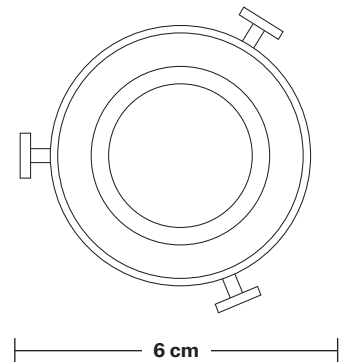

## DIMENSIONS

Shade Diameter: 15.8 cm / 6.2"

Shade Height (no holder): 16.5 cm / 6.4"

Holder Diameter: 6 cm / 2.5"

Holder Height: 18 cm / 7.1"

Wall Rose Diameter: 12 cm / 4.9"

Wall Rose Height: 2 cm / 0.8"

INDUSTVILLE

# Brooklyn Wall Light Holder

Product Code: BR-WL

H: 18 cm x W: 12 cm x D: 20 cm

## DIMENSIONS

Holder Diameter: 6 cm / 2.5"

Holder Height: 18 cm / 7.1"

Projection: 20 cm / 7.9"

Wall Rose Diameter: 12 cm / 4.9"

Wall Rose Depth: 2 cm / 0.8"

## DIMENSIONS

Shade Diameter: 15.8 cm / 6.2"

Shade Height (no holder): 16.5 cm / 6.4"

INDUSTVILLE