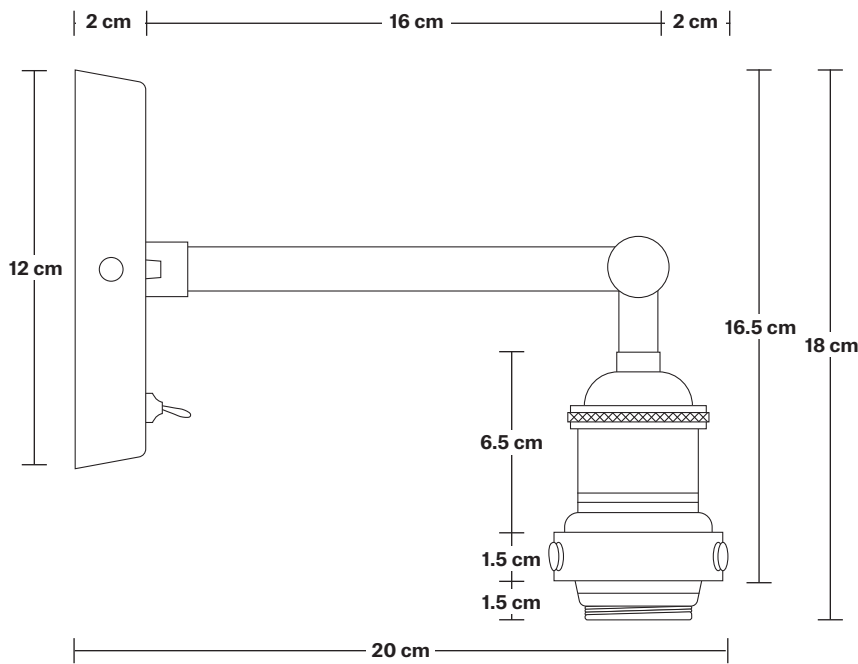

## DIMENSIONS

Shade Diameter: 15.8 cm / 6.2"

Shade Height (no holder): 16.5 cm / 6.4"

Holder Diameter: 6 cm / 2.5"

Holder Height: 18 cm / 7.1"

Wall Rose Diameter: 12 cm / 4.9"

Wall Rose Height: 2 cm / 0.8"

INDUSTVILLE

# Brooklyn Wall Light Holder

Product Code: BR-WL

H: 18 cm x W: 12 cm x D: 20 cm

## DIMENSIONS

Holder Diameter: 6 cm / 2.5"

Holder Height: 18 cm / 7.1"

Projection: 20 cm / 7.9"

Wall Rose Diameter: 12 cm / 4.9"

Wall Rose Depth: 2 cm / 0.8"

## DIMENSIONS

Shade Diameter: 15.8 cm / 6.2"

Shade Height (no holder): 16.5 cm / 6.4"

INDUSTVILLE