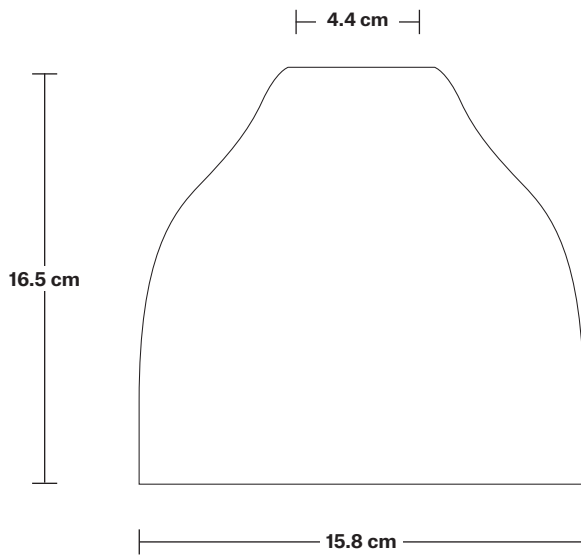

## DIMENSIONS

Shade Diameter: 15.8 cm / 6.2"

Shade Height (no holder): 16.5 cm / 6.4"

Holder Diameter: 6 cm / 2.5"

Holder Height: 18 cm / 7.1"

Wall Rose Diameter: 12 cm / 4.9"

Wall Rose Height: 2 cm / 0.8"

INDUSTVILLE

## DIMENSIONS

Holder Diameter: 6 cm / 2.5"

Holder Height: 18 cm / 7.1"

Projection: 20 cm / 7.9"

Wall Rose Diameter: 12 cm / 4.9"

Wall Rose Depth: 2 cm / 0.8"

# Tinted Glass Cone - 6 Inch - Shade Only

Product Code: TGL-C6-SO

H: 16 cm x W: 15.8 cm x D: 15.8 cm

## DIMENSIONS

Shade Diameter: 15.8 cm / 6.2"

Shade Height (no holder): 16.5 cm / 6.4"

INDUSTVILLE