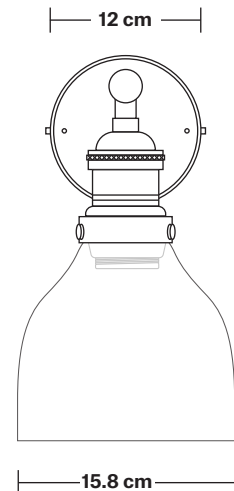

# Brooklyn Tinted Glass Cone Wall Light - 6 Inch

Product Code: BR-TGL-CWL6

H: 33 cm x W: 15.8 cm x D: 25 cm

## DIMENSIONS

Shade Diameter: 15.8 cm / 6.2"

Shade Height (no holder): 16.5 cm / 6.4"

Holder Diameter: 6 cm / 2.5"

Holder Height: 18 cm / 7.1"

Wall Rose Diameter: 12 cm / 4.9"

Wall Rose Height: 2 cm / 0.8"

INDUSTVILLE

## DIMENSIONS

Holder Diameter: 6 cm / 2.5"

Holder Height: 18 cm / 7.1"

Projection: 20 cm / 7.9"

Wall Rose Diameter: 12 cm / 4.9"

Wall Rose Depth: 2 cm / 0.8"

## DIMENSIONS

Shade Diameter: 15.8 cm / 6.2"

Shade Height (no holder): 16.5 cm / 6.4"

INDUSTVILLE