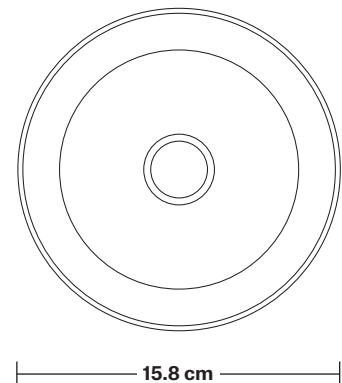

# Sleek Tinted Glass Cone Pendant - 6 Inch

Product Code: SL-TGL-CP6

H: 26 cm x W: 15.8 cm x D: 15.8 cm

## DIMENSIONS

Shade Diameter: 15.8 cm / 6.2"

Shade Height (no holder): 16.5 cm / 6.4"

Holder Diameter: 4 cm / 1.6"

Holder Height: 12 cm / 4.7"

Ceiling Rose Diameter: 8 cm / 3"

Ceiling Rose Height: 2 cm / 0.8"

## DIMENSIONS

Bulb Holder Height: 12 cm / 4.7"

Bulb Holder Depth: 4 cm / 1.5"

INDUSTVILLE

## DIMENSIONS

Shade Diameter: 15.8 cm / 6.2"

Shade Height (no holder): 16.5 cm / 6.4"

INDUSTVILLE