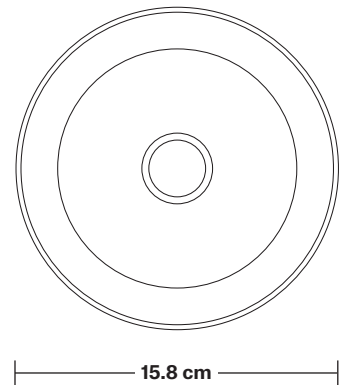

## DIMENSIONS

Shade Diameter: 15.8 cm / 6.2"

Shade Height (no holder): 16.5 cm / 6.4"

Holder Diameter: 4 cm / 1.6"

Holder Height: 12 cm / 4.7"

Ceiling Rose Diameter: 8 cm / 3"

Ceiling Rose Height: 2 cm / 0.8"

## DIMENSIONS

Bulb Holder Height: 12 cm / 4.7"

Bulb Holder Depth: 4 cm / 1.5"

INDUSTVILLE

# Tinted Glass Cone - 6 Inch - Shade Only

Product Code: TGL-C6-SO

H: 16 cm x W: 15.8 cm x D: 15.8 cm

## DIMENSIONS

Shade Diameter: 15.8 cm / 6.2"

Shade Height (no holder): 16.5 cm / 6.4"

INDUSTVILLE