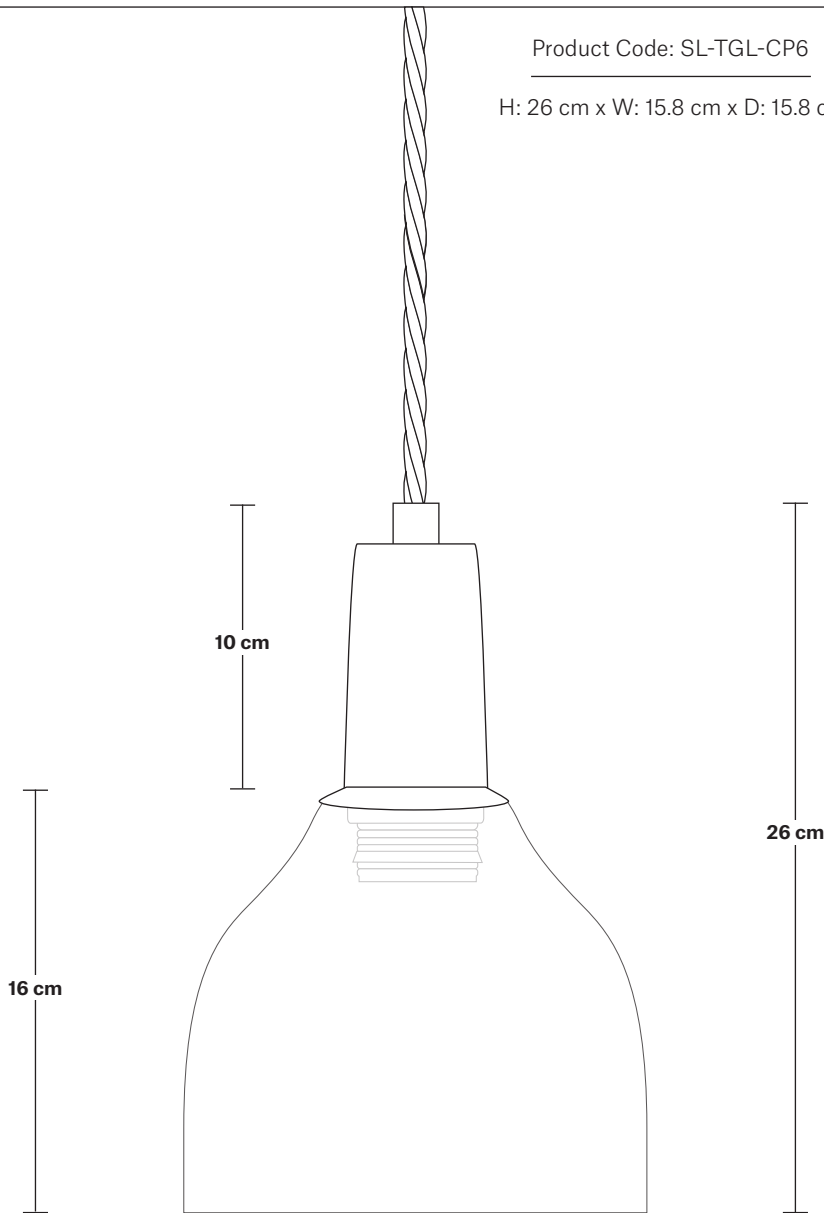

# Sleek Tinted Glass Cone Pendant - 6 Inch

Product Code: SL-TGL-CP6

H: 26 cm x W: 15.8 cm x D: 15.8 cm

## DIMENSIONS

Shade Diameter: 15.8 cm / 6.2"

Shade Height (no holder): 16.5 cm / 6.4"

Holder Diameter: 4 cm / 1.6"

Holder Height: 12 cm / 4.7"

Ceiling Rose Diameter: 8 cm / 3"

Ceiling Rose Height: 2 cm / 0.8"