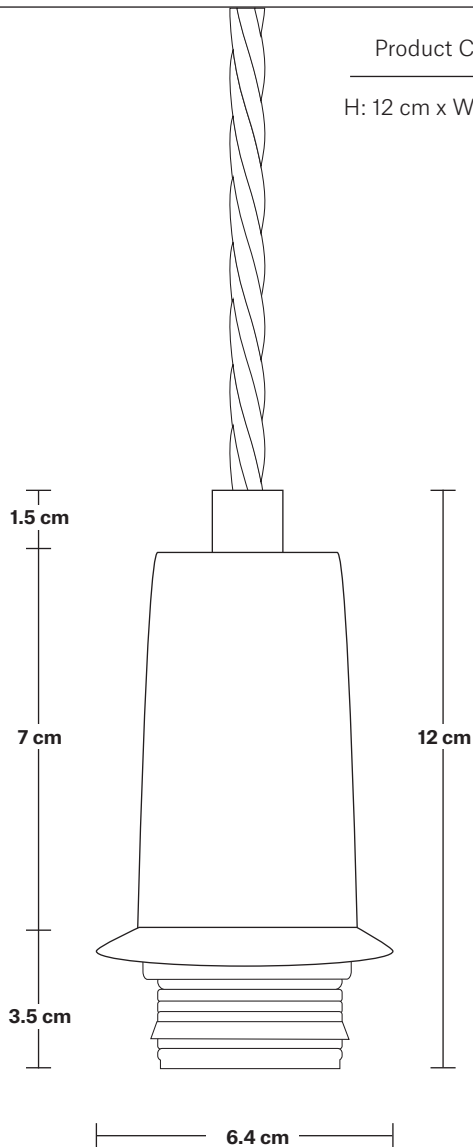

# Sleek Tinted Glass Cone Pendant - 6 Inch

Product Code: SL-TGL-CP6

H: 26 cm x W: 15.8 cm x D: 15.8 cm

## DIMENSIONS

Shade Diameter: 15.8 cm / 6.2"

Shade Height (no holder): 16.5 cm / 6.4"

Holder Diameter: 4 cm / 1.6"

Holder Height: 12 cm / 4.7"

Ceiling Rose Diameter: 8 cm / 3"

Ceiling Rose Height: 2 cm / 0.8"

# Sleek Edison Cord Set ES E27 Bulb Holder - Ring & Fabric Flex

Product Code: SL-ECS

H: 12 cm x W: 4 cm x D: 4 cm

## DIMENSIONS

Bulb Holder Height: 12 cm / 4.7"

Bulb Holder Depth: 4 cm / 1.5"

INDUSTVILLE