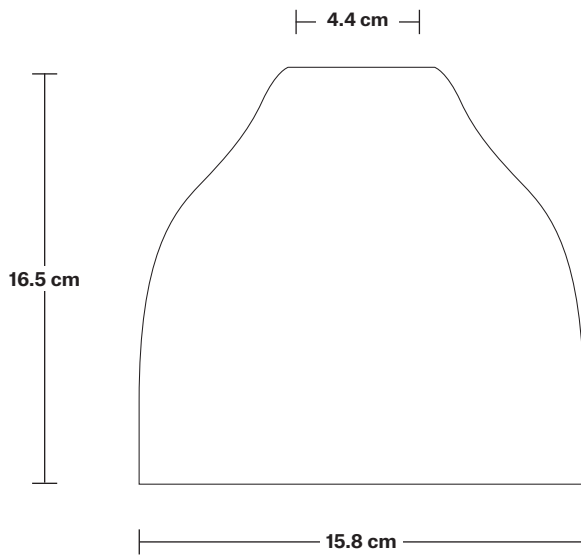

## DIMENSIONS

Shade Diameter: 15.8 cm / 6.2"

Shade Height (no holder): 16.5 cm / 6.4"

Holder Diameter: 4 cm / 1.6"

Holder Height: 12 cm / 4.7"

Ceiling Rose Diameter: 8 cm / 3"

Ceiling Rose Height: 2 cm / 0.8"

## DIMENSIONS

Bulb Holder Height: 12 cm / 4.7"

Bulb Holder Depth: 4 cm / 1.5"

INDUSTVILLE

# Tinted Glass Cone - 6 Inch - Shade Only

Product Code: TGL-C6-SO

H: 16 cm x W: 15.8 cm x D: 15.8 cm

## DIMENSIONS

Shade Diameter: 15.8 cm / 6.2"

Shade Height (no holder): 16.5 cm / 6.4"

INDUSTVILLE