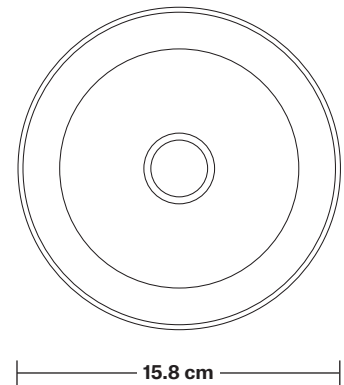

Wall mount screws not included.

Holders available: Brass, Pewter.

Wall rose: Brass, Pewter.

DIMENSIONS

Shade Diameter: 15.8 cm / 6.2"

Shade Height (no holder): 16.5 cm / 6.4"

Holder Diameter: 6 cm / 2.3"

Holder Height: 25 cm / 9.8"

Wall Rose Diameter: 13 cm / 5.1"

Wall Rose Height: 3 cm / 1.2"

Swan Neck Wall Holder

Product Code: SN-WL

H: 25 cm x W: 13 cm x D: 33 cm

SPECIFICATIONS

We meet all UK and EU lighting and safety regulations.

Our products are hand finished to ensure an authentic vintage look and therefore they may vary slightly from those shown in the images.

DIMENSIONS

Holder Diameter: 6 cm / 2.3"

Holder Height: 25 cm / 10"

Projection: 23 cm / 9.1"

Wall Rose Diameter: 13 cm / 5.1"

Wall Rose Depth: 3 cm / 1.2"

INDUSTVILLE

Tinted Glass Cone - 6 Inch - Shade Only

Product Code: TGL-C6-SO

H: 16 cm x W: 15.8 cm x D: 15.8 cm

SPECIFICATIONS

We meet all UK and EU lighting and safety regulations.

Our products are hand finished to ensure an authentic vintage look and therefore they may vary slightly from those shown in the images.