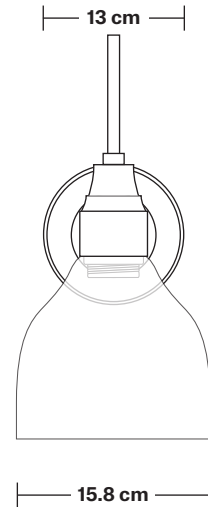

Swan Neck Tinted Glass Cone Wall Light - 6 Inch

Product Code: SN-TGL-CWL6

H: 38 cm x W: 15.8 cm x D: 37 cm

SPECIFICATIONS

We meet all UK and EU lighting and safety regulations.

Our products are hand finished to ensure an authentic vintage look and therefore they may vary slightly from those shown in the images.

Wall mount screws not included.

Holders available: Brass, Pewter.

Wall rose: Brass, Pewter.

DIMENSIONS

Shade Diameter: 15.8 cm / 6.2"

Shade Height (no holder): 16.5 cm / 6.4"

Holder Diameter: 6 cm / 2.3"

Holder Height: 25 cm / 9.8"

Wall Rose Diameter: 13 cm / 5.1"

Wall Rose Height: 3 cm / 1.2"

Swan Neck Wall Holder

Product Code: SN-WL

H: 25 cm x W: 13 cm x D: 33 cm

SPECIFICATIONS

We meet all UK and EU lighting and safety regulations.

Our products are hand finished to ensure an authentic vintage look and therefore they may vary slightly from those shown in the images.

DIMENSIONS

Holder Diameter: 6 cm / 2.3"

Holder Height: 25 cm / 10"

Projection: 23 cm / 9.1"

Wall Rose Diameter: 13 cm / 5.1"

Wall Rose Depth: 3 cm / 1.2"

INDUSTVILLE

Tinted Glass Cone - 6 Inch - Shade Only