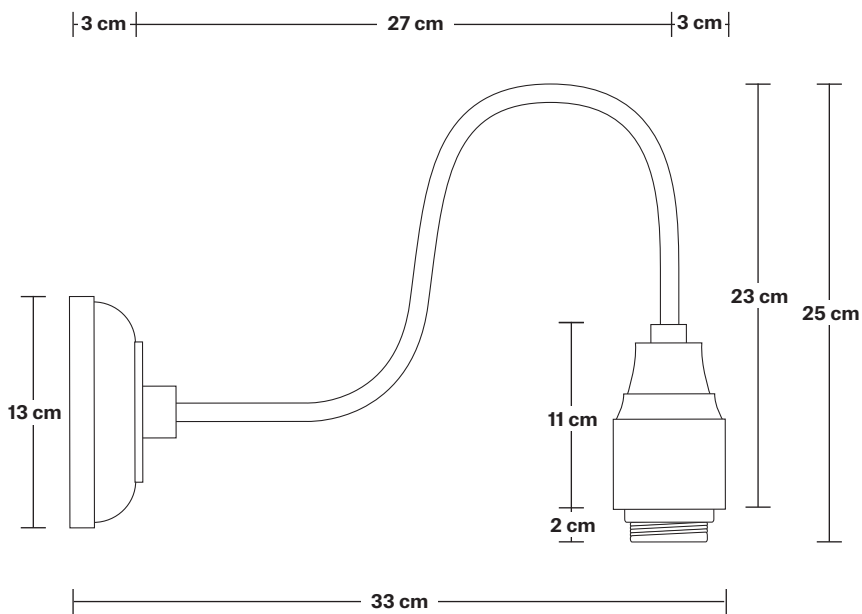

Swan Neck Tinted Glass Cone Wall Light - 6 Inch

Product Code: SN-TGL-CWL6

H: 38 cm x W: 15.8 cm x D: 37 cm

SPECIFICATIONS

We meet all UK and EU lighting and safety regulations.

Our products are hand finished to ensure an authentic vintage look and therefore they may vary slightly from those shown in the images.

Wall mount screws not included.

Holders available: Brass, Pewter.

Wall rose: Brass, Pewter.

DIMENSIONS

Shade Diameter: 15.8 cm / 6.2"

Shade Height (no holder): 16.5 cm / 6.4"

Holder Diameter: 6 cm / 2.3"

Holder Height: 25 cm / 9.8"

Wall Rose Diameter: 13 cm / 5.1"

Wall Rose Height: 3 cm / 1.2"

Swan Neck Wall Holder

Product Code: SN-WL

H: 25 cm x W: 13 cm x D: 33 cm

SPECIFICATIONS

We meet all UK and EU lighting and safety regulations.

Our products are hand finished to ensure an authentic vintage look and therefore they may vary slightly from those shown in the images.

DIMENSIONS

Holder Diameter: 6 cm / 2.3"

Holder Height: 25 cm / 10"

Projection: 23 cm / 9.1"

Wall Rose Diameter: 13 cm / 5.1"

Wall Rose Depth: 3 cm / 1.2"

INDUSTVILLE

Tinted Glass Cone - 6 Inch - Shade Only