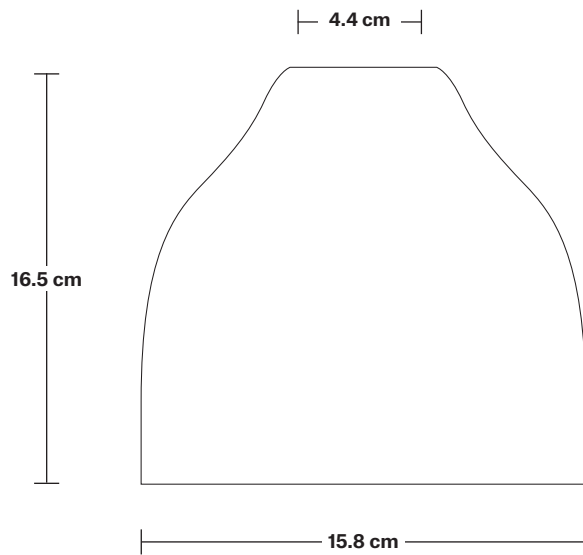

Wall mount screws not included.

Holders available: Brass, Pewter.

Wall rose: Brass, Pewter.

DIMENSIONS

Shade Diameter: 15.8 cm / 6.2"

Shade Height (no holder): 16.5 cm / 6.4"

Holder Diameter: 6 cm / 2.3"

Holder Height: 25 cm / 9.8"

Wall Rose Diameter: 13 cm / 5.1"

Wall Rose Height: 3 cm / 1.2"

Swan Neck Wall Holder

Product Code: SN-WL

H: 25 cm x W: 13 cm x D: 33 cm

SPECIFICATIONS

We meet all UK and EU lighting and safety regulations.

Our products are hand finished to ensure an authentic vintage look and therefore they may vary slightly from those shown in the images.

DIMENSIONS

Holder Diameter: 6 cm / 2.3"

Holder Height: 25 cm / 10"

Projection: 23 cm / 9.1"

Wall Rose Diameter: 13 cm / 5.1"

Wall Rose Depth: 3 cm / 1.2"

INDUSTVILLE

Tinted Glass Cone - 6 Inch - Shade Only

Product Code: TGL-C6-SO

H: 16 cm x W: 15.8 cm x D: 15.8 cm

SPECIFICATIONS

We meet all UK and EU lighting and safety regulations.

Our products are hand finished to ensure an authentic vintage look and therefore they may vary slightly from those shown in the images.