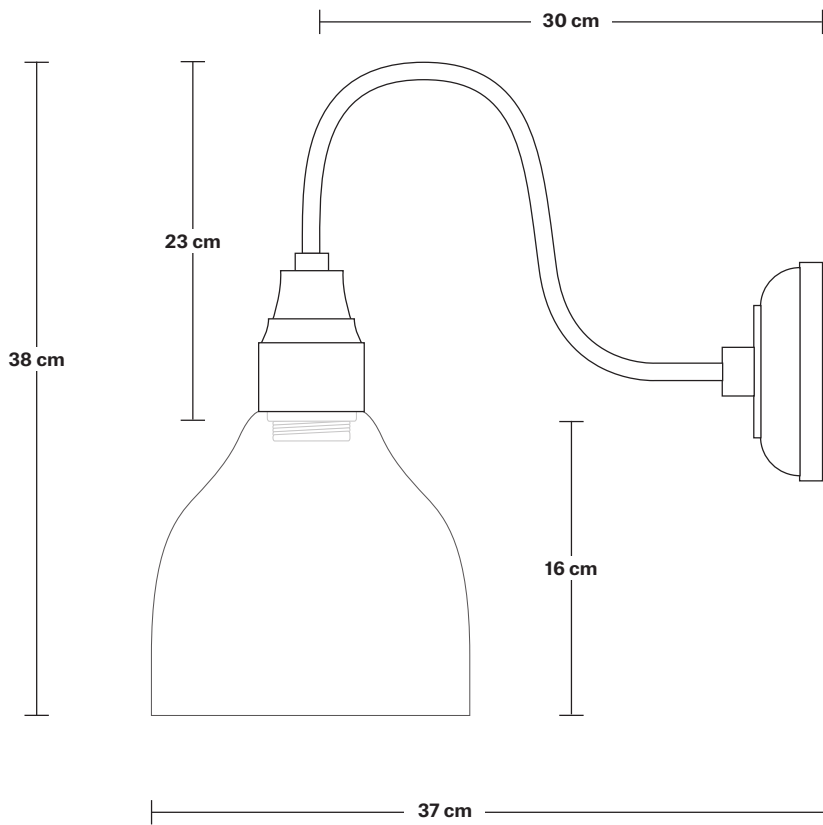

Swan Neck Tinted Glass Cone Wall Light - 6 Inch

Product Code: SN-TGL-CWL6

H: 38 cm x W: 15.8 cm x D: 37 cm

SPECIFICATIONS

We meet all UK and EU lighting and safety regulations.

Our products are hand finished to ensure an authentic vintage look and therefore they may vary slightly from those shown in the images.

Wall mount screws not included.

Holders available: Brass, Pewter.

Wall rose: Brass, Pewter.

DIMENSIONS

Shade Diameter: 15.8 cm / 6.2"

Shade Height (no holder): 16.5 cm / 6.4"

Holder Diameter: 6 cm / 2.3"

Holder Height: 25 cm / 9.8"

Wall Rose Diameter: 13 cm / 5.1"

Wall Rose Height: 3 cm / 1.2"

Swan Neck Wall Holder

Product Code: SN-WL

H: 25 cm x W: 13 cm x D: 33 cm

SPECIFICATIONS

We meet all UK and EU lighting and safety regulations.

Our products are hand finished to ensure an authentic vintage look and therefore they may vary slightly from those shown in the images.

DIMENSIONS

Holder Diameter: 6 cm / 2.3"

Holder Height: 25 cm / 10"

Projection: 23 cm / 9.1"

Wall Rose Diameter: 13 cm / 5.1"

Wall Rose Depth: 3 cm / 1.2"

INDUSTVILLE

Tinted Glass Cone - 6 Inch - Shade Only