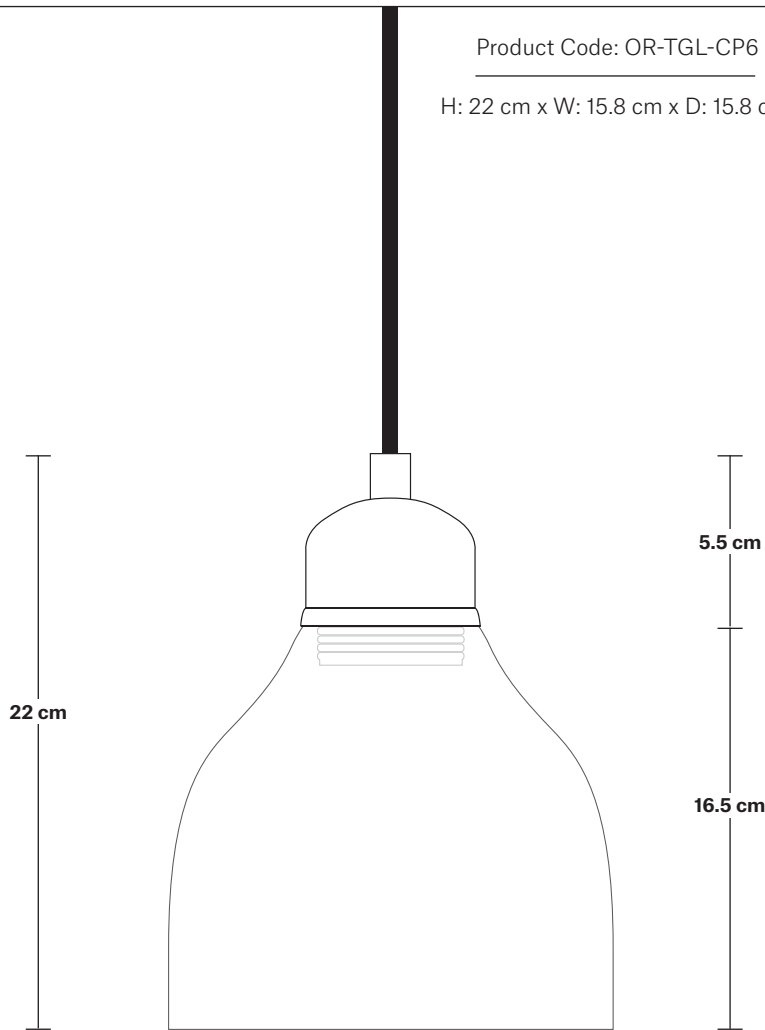

Orlando Tinted Glass Cone Pendant - 6 Inch

Product Code: OR-TGL-CP6

H: 22 cm x W: 15.8 cm x D: 15.8 cm

SPECIFICATIONS

We meet all UK and EU lighting and safety regulations.

Our products are hand finished to ensure an authentic vintage look and therefore they may vary slightly from those shown in the images.

Bulb required: Standard screw (E27) fitting, max 40W.

Shade weight: 0.6 kg | **Holder weight:** 0.3 kg

Maximum weight: 0.9 kg

INFORMATION

Finishes: Amber, Smoke Grey.

Ready to be installed, installation required.

Wall mount screws not included.

Holders available: Brass, Pewter.

Flex: 1m Black Round Fabric Flex.

Ceiling rose: Brass, Pewter.

DIMENSIONS

Shade Diameter: 15.8 cm / 6.2"

Shade Height (no holder): 16.5 cm / 6.4"

Holder Diameter: 7 cm / 2.8"

Holder Height: 6 cm / 2.4"

Ceiling Rose Diameter: 12 cm / 4.9"

Ceiling Rose Height: 4 cm / 1.6"

Tinted Glass Cone - 6 Inch - Shade Only

Product Code: TGL-C6-SO

H: 16 cm x W: 15.8 cm x D: 15.8 cm