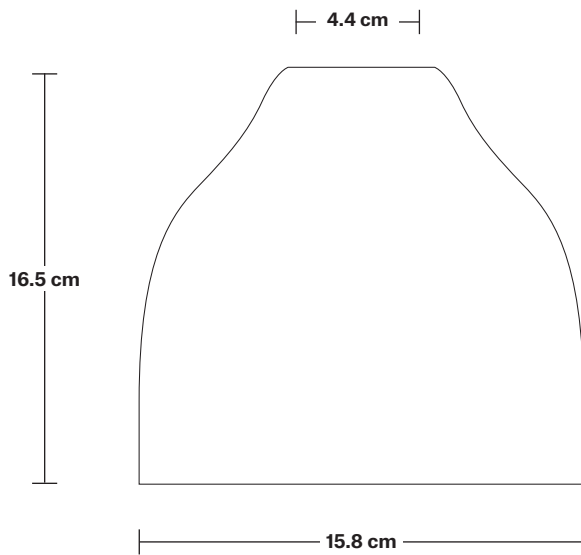

Orlando Tinted Glass Cone Pendant - 6 Inch

Product Code: OR-TGL-CP6

H: 22 cm x W: 15.8 cm x D: 15.8 cm

SPECIFICATIONS

We meet all UK and EU lighting and safety regulations.

Our products are hand finished to ensure an authentic vintage look and therefore they may vary slightly from those shown in the images.

Wall mount screws not included.

Holders available: Brass, Pewter.

Flex: 1m Black Round Fabric Flex.

Ceiling rose: Brass, Pewter.

DIMENSIONS

Shade Diameter: 15.8 cm / 6.2"

Shade Height (no holder): 16.5 cm / 6.4"

Holder Diameter: 7 cm / 2.8"

Holder Height: 6 cm / 2.4"

Ceiling Rose Diameter: 12 cm / 4.9"

Ceiling Rose Height: 4 cm / 1.6"

Tinted Glass Cone - 6 Inch - Shade Only

Product Code: TGL-C6-SO

H: 16 cm x W: 15.8 cm x D: 15.8 cm

Shade weight: 0.6 kg

INFORMATION

Finishes: Amber, Smoke Grey.

DIMENSIONS

Shade Diameter: 15.8 cm / 6.2"

Shade Height (no holder): 16.5 cm / 6.4"

INDUSTVILLE

Tinted Glass Cone - 6 Inch - Amber