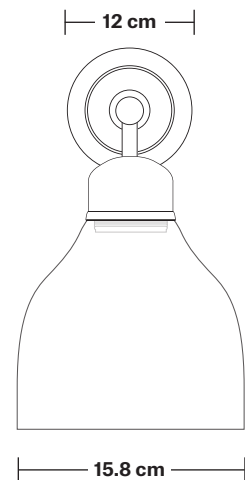

Orlando Tinted Glass Cone Wall Light - 6 Inch

Product Code: OR-TGL-CWL6

H: 31 cm x W: 15.8 cm x D: 19 cm

SPECIFICATIONS

We meet all UK and EU lighting and safety regulations.

Our products are hand finished to ensure an authentic vintage look and therefore they may vary slightly from those shown in the images.

Bulb required: Standard screw (E27) fitting, max 40W.

Shade weight: 0.6 kg | **Holder weight:** 0.3 kg

Maximum weight: 0.9 kg

INFORMATION

Finishes: Amber, Smoke Grey.

Ready to be installed, installation required.

Wall mount screws not included.

Holders available: Brass, Pewter.

Wall rose: Brass, Pewter.

DIMENSIONS

Shade Diameter: 15.8 cm / 6.2"

Shade Height (no holder): 16.5 cm / 6.4"

Holder Diameter: 4 cm / 1.6"

Holder Height: 15 cm / 5.9"

Wall Rose Diameter: 12 cm / 4.7"

Wall Rose Height: 4 cm / 1.6"

INDUSTVILLE

Tinted Glass Cone - 6 Inch - Shade Only

Product Code: TGL-C6-SO

H: 16 cm x W: 15.8 cm x D: 15.8 cm

SPECIFICATIONS

We meet all UK and EU lighting and safety regulations.