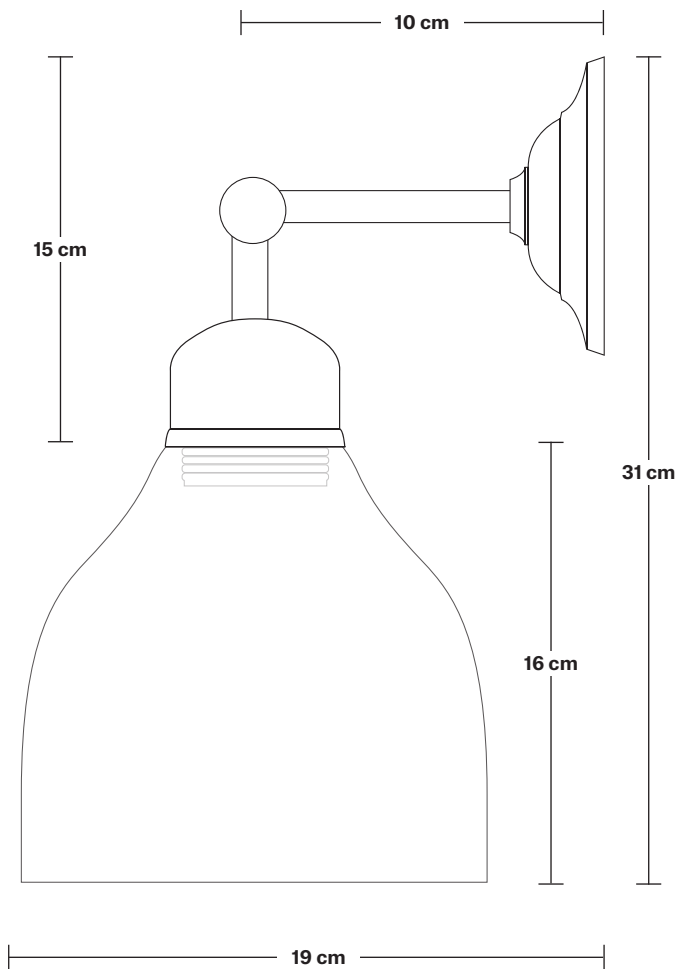

Orlando Tinted Glass Cone Wall Light - 6 Inch

Product Code: OR-TGL-CWL6

H: 31 cm x W: 15.8 cm x D: 19 cm

SPECIFICATIONS

We meet all UK and EU lighting and safety regulations.

Our products are hand finished to ensure an authentic vintage look and therefore they may vary slightly from those shown in the images.

Bulb required: Standard screw (E27) fitting, max 40W.

Shade weight: 0.6 kg | **Holder weight:** 0.3 kg

Maximum weight: 0.9 kg

INFORMATION

Finishes: Amber, Smoke Grey.

Ready to be installed, installation required.

Wall mount screws not included.

Holders available: Brass, Pewter.

Wall rose: Brass, Pewter.

DIMENSIONS

Shade Diameter: 15.8 cm / 6.2"

Shade Height (no holder): 16.5 cm / 6.4"

Holder Diameter: 4 cm / 1.6"

Holder Height: 15 cm / 5.9"

Wall Rose Diameter: 12 cm / 4.7"

Wall Rose Height: 4 cm / 1.6"

INDUSTVILLE

Tinted Glass Cone - 6 Inch - Shade Only

Product Code: TGL-C6-SO

H: 16 cm x W: 15.8 cm x D: 15.8 cm

SPECIFICATIONS

We meet all UK and EU lighting and safety regulations.