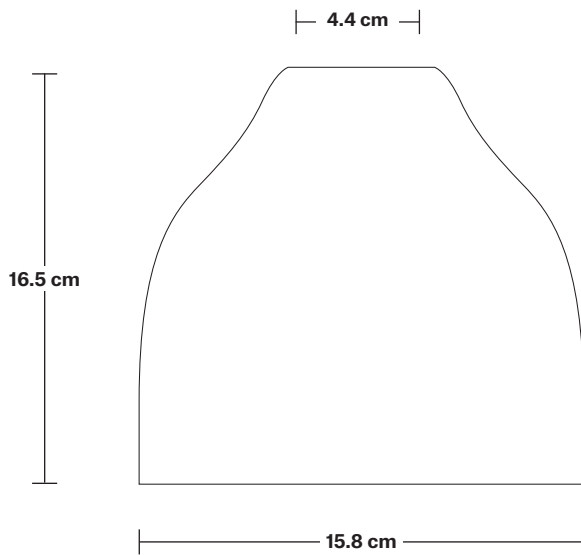

Orlando Tinted Glass Cone Wall Light - 6 Inch

Product Code: OR-TGL-CWL6

H: 31 cm x W: 15.8 cm x D: 19 cm

SPECIFICATIONS

We meet all UK and EU lighting and safety regulations.

Our products are hand finished to ensure an authentic vintage look and therefore they may vary slightly from those shown in the images.

Wall mount screws not included.

Holders available: Brass, Pewter.

Wall rose: Brass, Pewter.

DIMENSIONS

Shade Diameter: 15.8 cm / 6.2"

Shade Height (no holder): 16.5 cm / 6.4"

Holder Diameter: 4 cm / 1.6"

Holder Height: 15 cm / 5.9"

Wall Rose Diameter: 12 cm / 4.7"

Wall Rose Height: 4 cm / 1.6"

INDUSTVILLE

Tinted Glass Cone - 6 Inch - Shade Only

Product Code: TGL-C6-SO

H: 16 cm x W: 15.8 cm x D: 15.8 cm

SPECIFICATIONS

We meet all UK and EU lighting and safety regulations.

Shade Diameter: 15.8 cm / 6.2"

Shade Height (no holder): 16.5 cm / 6.4"

INDUSTVILLE

Tinted Glass Cone - 6 Inch - Smoke Grey

Shade Only

Tinted Glass Cone - 6 Inch - Smoke Grey - Shade Only

TGL-C6-SG-SO

Brooklyn Tinted Glass Cone Pendant - 6 Inch - Smoke Grey