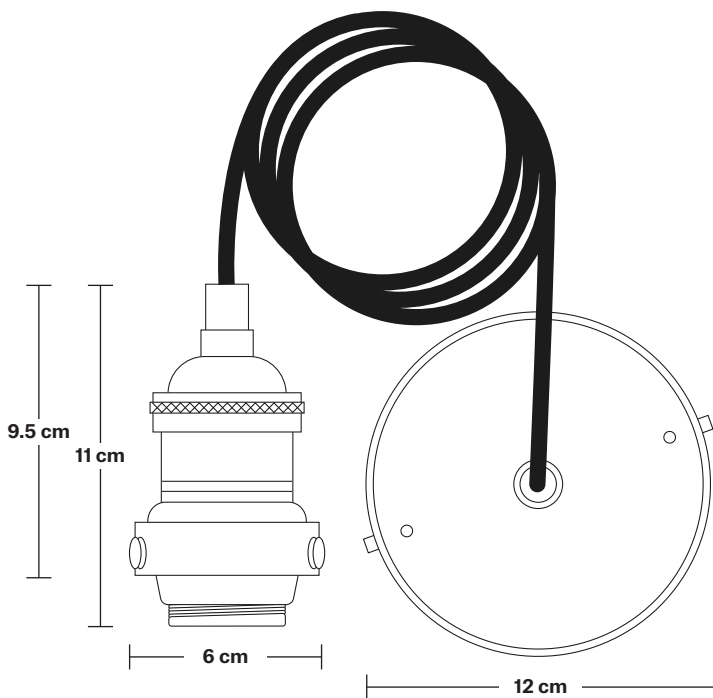

Brooklyn Tinted Glass Globe Pendant - 7 Inch

Product Code: BR-TGL-GLP7

H: 26 cm x W: 17 cm x D: 17 cm

SPECIFICATIONS

We meet all UK and EU lighting and safety regulations.

Our products are hand finished to ensure an authentic vintage look and therefore they may vary slightly from those shown in the images.

Wall mount screws not included.

Holders available: Brass, Pewter, Copper.

Flex: 1m Black Round Fabric Flex.

Ceiling rose: Pewter.

DIMENSIONS

Shade Diameter: 17 cm / 6.6"

Shade Height (no holder): 16 cm / 6.2"

Holder Diameter: 6 cm / 2.3"

Holder Height: 11 cm / 4.3"

Ceiling Rose Diameter: 12 cm / 4.7"

Ceiling Rose Height: 2 cm / 0.8"

Brooklyn Cord Set ES E27 Bulb Holder

Product Code: BR-CS

H: 113 cm x W: 12 cm x D: 12 cm

Ceiling rose: Pewter.

DIMENSIONS

Bulb Holder Diameter: 6 cm / 2.5"

Bulb Holder Height: 11 cm / 4.3"

Ceiling Rose height: 12 cm / 4.9"

Full Drop: 113 cm / 44.5"

Tinted Glass Globe - 7 Inch - Shade Only

Product Code: TGL-GL7-SO