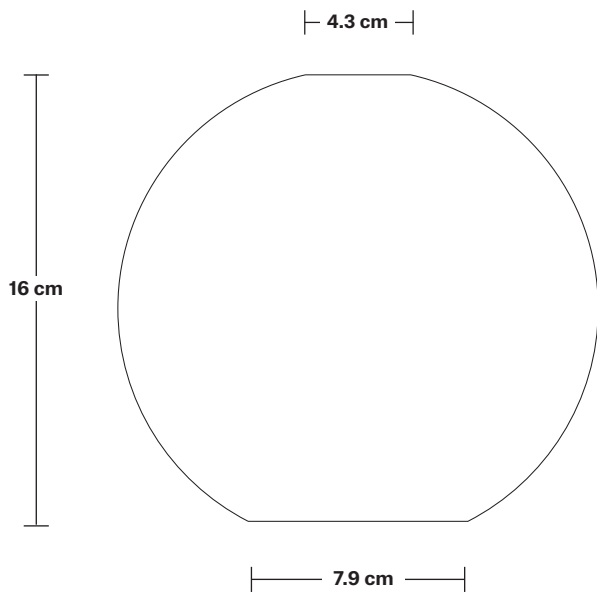

Holder Diameter: 6 cm / 2.3"

Holder Height: 11 cm / 4.3"

Ceiling Rose Diameter: 12 cm / 4.7"

Ceiling Rose Height: 2 cm / 0.8"

Brooklyn Cord Set ES E27 Bulb Holder

Product Code: BR-CS

H: 113 cm x W: 12 cm x D: 12 cm

Ceiling rose: Pewter.

DIMENSIONS

Bulb Holder Diameter: 6 cm / 2.5"

Bulb Holder Height: 11 cm / 4.3"

Ceiling Rose height: 12 cm / 4.9"

Full Drop: 113 cm / 44.5"

Tinted Glass Globe - 7 Inch - Shade Only

Product Code: TGL-GL7-SO

H: 16 cm x W: 17 cm x D: 17 cm

SPECIFICATIONS

We meet all UK and EU lighting and safety regulations.

Our products are hand finished to ensure an authentic vintage look and therefore they may vary slightly from those shown in the images.

Shade weight: 0.53 kg

INFORMATION

Finishes: Amber, Smoke Grey.

DIMENSIONS

Shade Diameter: 17 cm / 6.6"

Shade Height: 16 cm / 6.2"

INDUSTVILLE

Tinted Glass Globe - 7 Inch - Amber