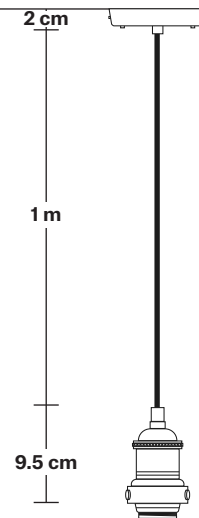

Brooklyn Tinted Glass Globe Pendant - 7 Inch

Product Code: BR-TGL-GLP7

H: 26 cm x W: 17 cm x D: 17 cm

SPECIFICATIONS

We meet all UK and EU lighting and safety regulations.

Our products are hand finished to ensure an authentic vintage look and therefore they may vary slightly from those shown in the images.

Holder Diameter: 6 cm / 2.3"

Holder Height: 11 cm / 4.3"

Ceiling Rose Diameter: 12 cm / 4.7"

Ceiling Rose Height: 2 cm / 0.8"

Brooklyn Cord Set ES E27 Bulb Holder

Product Code: BR-CS

H: 113 cm x W: 12 cm x D: 12 cm

Ceiling rose: Pewter.

DIMENSIONS

Bulb Holder Diameter: 6 cm / 2.5"

Bulb Holder Height: 11 cm / 4.3"

Ceiling Rose height: 12 cm / 4.9"

Full Drop: 113 cm / 44.5"

Tinted Glass Globe - 7 Inch - Shade Only

Product Code: TGL-GL7-SO

Shade weight: 0.53 kg

INFORMATION

Finishes: Amber, Smoke Grey.

DIMENSIONS

Shade Diameter: 17 cm / 6.6"

Shade Height: 16 cm / 6.2"

INDUSTVILLE

Tinted Glass Globe - 7 Inch - Amber