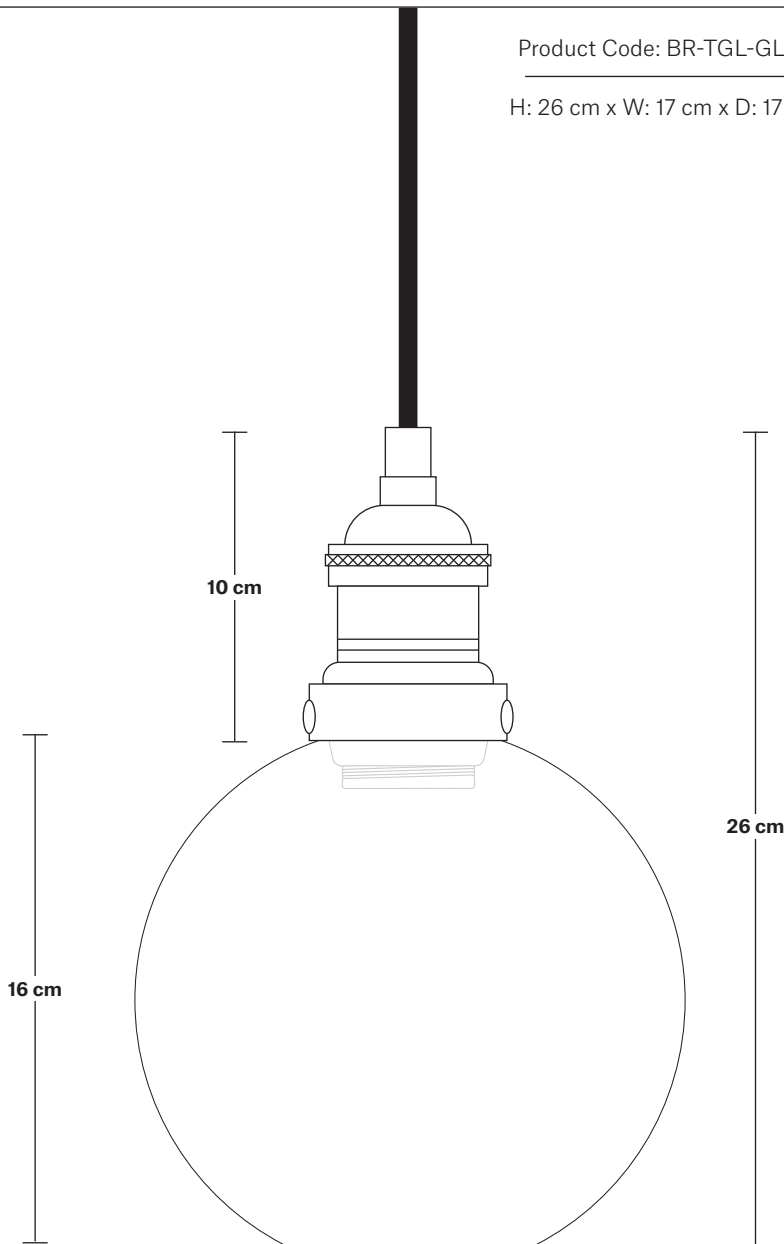

Brooklyn Tinted Glass Globe Pendant - 7 Inch

Product Code: BR-TGL-GLP7

H: 26 cm x W: 17 cm x D: 17 cm

SPECIFICATIONS

We meet all UK and EU lighting and safety regulations.

Our products are hand finished to ensure an authentic vintage look and therefore they may vary slightly from those shown in the images.

Bulb required: Standard screw (E27) fitting, max 40W.

Shade weight: 0.53 kg | **Holder weight:** 0.5 kg

Maximum weight: 1.03 kg

INFORMATION

Finishes: Amber, Smoke Grey.

Ready to be installed, installation required.

Wall mount screws not included.

Holders available: Brass, Pewter, Copper.

Flex: 1m Black Round Fabric Flex.

Ceiling rose: Pewter.

DIMENSIONS

Shade Diameter: 17 cm / 6.6"

Shade Height (no holder): 16 cm / 6.2"

Holder Diameter: 6 cm / 2.3"

Holder Height: 11 cm / 4.3"

Ceiling Rose Diameter: 12 cm / 4.7"

Ceiling Rose Height: 2 cm / 0.8"

Brooklyn Cord Set ES E27 Bulb Holder

Product Code: BR-CS

H: 113 cm x W: 12 cm x D: 12 cm