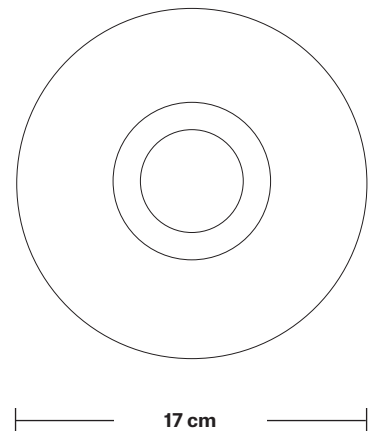

Brooklyn Tinted Glass Globe Pendant - 7 Inch

Product Code: BR-TGL-GLP7

H: 26 cm x W: 17 cm x D: 17 cm

SPECIFICATIONS

We meet all UK and EU lighting and safety regulations.

Our products are hand finished to ensure an authentic vintage look and therefore they may vary slightly from those shown in the images.

Wall mount screws not included.

Holders available: Brass, Pewter, Copper.

Flex: 1m Black Round Fabric Flex.

Ceiling rose: Pewter.

DIMENSIONS

Shade Diameter: 17 cm / 6.6"

Shade Height (no holder): 16 cm / 6.2"

Holder Diameter: 6 cm / 2.3"

Holder Height: 11 cm / 4.3"

Ceiling Rose Diameter: 12 cm / 4.7"

Ceiling Rose Height: 2 cm / 0.8"

Brooklyn Cord Set ES E27 Bulb Holder

Product Code: BR-CS

H: 113 cm x W: 12 cm x D: 12 cm

H: 16 cm x W: 17 cm x D: 17 cm

SPECIFICATIONS

We meet all UK and EU lighting and safety regulations.

Our products are hand finished to ensure an authentic vintage look and therefore they may vary slightly from those shown in the images.