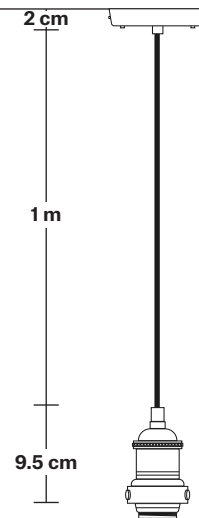

Brooklyn Tinted Glass Globe Pendant - 7 Inch

Product Code: BR-TGL-GLP7

H: 26 cm x W: 17 cm x D: 17 cm

SPECIFICATIONS

We meet all UK and EU lighting and safety regulations.

Our products are hand finished to ensure an authentic vintage look and therefore they may vary slightly from those shown in the images.

Wall mount screws not included.

Holders available: Brass, Pewter, Copper.

Flex: 1m Black Round Fabric Flex.

Ceiling rose: Pewter.

DIMENSIONS

Shade Diameter: 17 cm / 6.6"

Shade Height (no holder): 16 cm / 6.2"

Holder Diameter: 6 cm / 2.3"

Holder Height: 11 cm / 4.3"

Ceiling Rose Diameter: 12 cm / 4.7"

Ceiling Rose Height: 2 cm / 0.8"

Brooklyn Cord Set ES E27 Bulb Holder

Product Code: BR-CS

H: 113 cm x W: 12 cm x D: 12 cm

Ceiling rose: Pewter.

DIMENSIONS

Bulb Holder Diameter: 6 cm / 2.5"

Bulb Holder Height: 11 cm / 4.3"

Ceiling Rose height: 12 cm / 4.9"

Full Drop: 113 cm / 44.5"

Tinted Glass Globe - 7 Inch - Shade Only

Product Code: TGL-GL7-SO