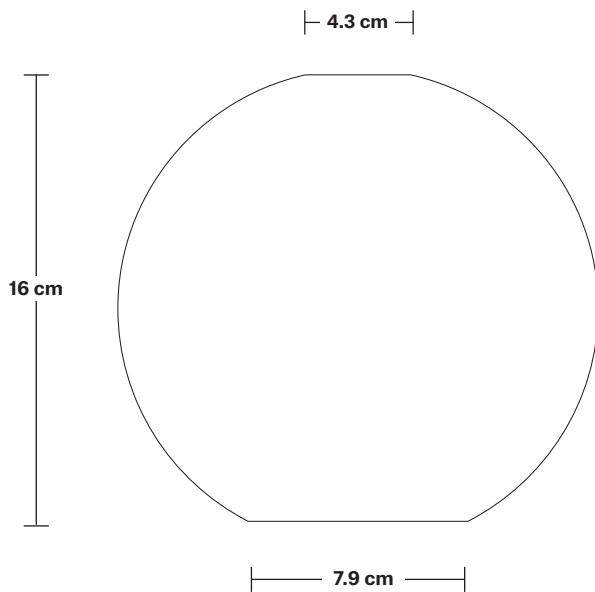

Brooklyn Tinted Glass Globe Pendant - 7 Inch

Product Code: BR-TGL-GLP7

H: 26 cm x W: 17 cm x D: 17 cm

SPECIFICATIONS

We meet all UK and EU lighting and safety regulations.

Our products are hand finished to ensure an authentic vintage look and therefore they may vary slightly from those shown in the images.

Holder Diameter: 6 cm / 2.3"

Holder Height: 11 cm / 4.3"

Ceiling Rose Diameter: 12 cm / 4.7"

Ceiling Rose Height: 2 cm / 0.8"

Brooklyn Cord Set ES E27 Bulb Holder

Product Code: BR-CS

H: 113 cm x W: 12 cm x D: 12 cm

Ceiling rose: Pewter.

DIMENSIONS

Bulb Holder Diameter: 6 cm / 2.5"

Bulb Holder Height: 11 cm / 4.3"

Ceiling Rose height: 12 cm / 4.9"

Full Drop: 113 cm / 44.5"

Tinted Glass Globe - 7 Inch - Shade Only

Product Code: TGL-GL7-SO

H: 16 cm x W: 17 cm x D: 17 cm

SPECIFICATIONS

We meet all UK and EU lighting and safety regulations.

Our products are hand finished to ensure an authentic vintage look and therefore they may vary slightly from those shown in the images.