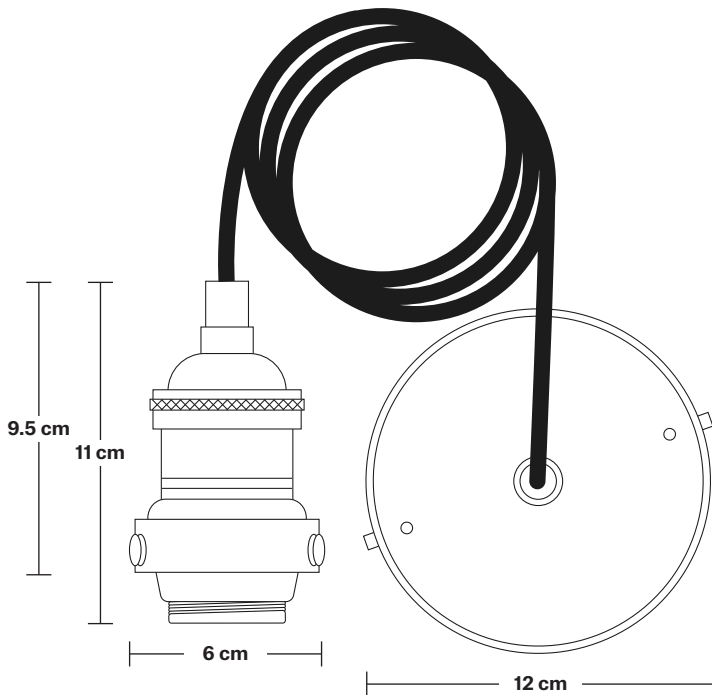

Brooklyn Tinted Glass Globe Pendant - 7 Inch

Product Code: BR-TGL-GLP7

H: 26 cm x W: 17 cm x D: 17 cm

SPECIFICATIONS

We meet all UK and EU lighting and safety regulations.

Our products are hand finished to ensure an authentic vintage look and therefore they may vary slightly from those shown in the images.

Wall mount screws not included.

Holders available: Brass, Pewter, Copper.

Flex: 1m Black Round Fabric Flex.

Ceiling rose: Pewter.

DIMENSIONS

Shade Diameter: 17 cm / 6.6"

Shade Height (no holder): 16 cm / 6.2"

Holder Diameter: 6 cm / 2.3"

Holder Height: 11 cm / 4.3"

Ceiling Rose Diameter: 12 cm / 4.7"

Ceiling Rose Height: 2 cm / 0.8"

Brooklyn Cord Set ES E27 Bulb Holder

Product Code: BR-CS

H: 113 cm x W: 12 cm x D: 12 cm

Ceiling rose: Pewter.

DIMENSIONS

Bulb Holder Diameter: 6 cm / 2.5"

Bulb Holder Height: 11 cm / 4.3"

Ceiling Rose height: 12 cm / 4.9"

Full Drop: 113 cm / 44.5"

Tinted Glass Globe - 7 Inch - Shade Only

Product Code: TGL-GL7-SO