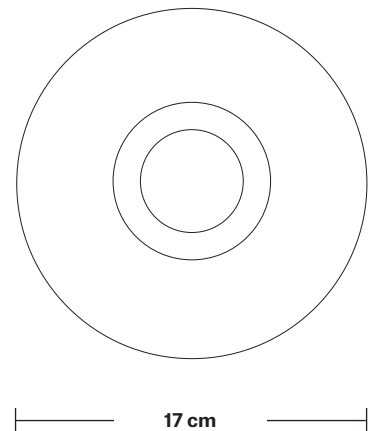

Brooklyn Tinted Glass Globe Pendant - 7 Inch

Product Code: BR-TGL-GLP7

H: 26 cm x W: 17 cm x D: 17 cm

SPECIFICATIONS

We meet all UK and EU lighting and safety regulations.

Our products are hand finished to ensure an authentic vintage look and therefore they may vary slightly from those shown in the images.

Holder Diameter: 6 cm / 2.3"

Holder Height: 11 cm / 4.3"

Ceiling Rose Diameter: 12 cm / 4.7"

Ceiling Rose Height: 2 cm / 0.8"

Brooklyn Cord Set ES E27 Bulb Holder

Product Code: BR-CS

H: 113 cm x W: 12 cm x D: 12 cm

Ceiling rose: Pewter.

DIMENSIONS

Bulb Holder Diameter: 6 cm / 2.5"

Bulb Holder Height: 11 cm / 4.3"

Ceiling Rose height: 12 cm / 4.9"

Full Drop: 113 cm / 44.5"

Tinted Glass Globe - 7 Inch - Shade Only

Product Code: TGL-GL7-SO

H: 16 cm x W: 17 cm x D: 17 cm

SPECIFICATIONS

We meet all UK and EU lighting and safety regulations.

Our products are hand finished to ensure an authentic vintage look and therefore they may vary slightly from those shown in the images.