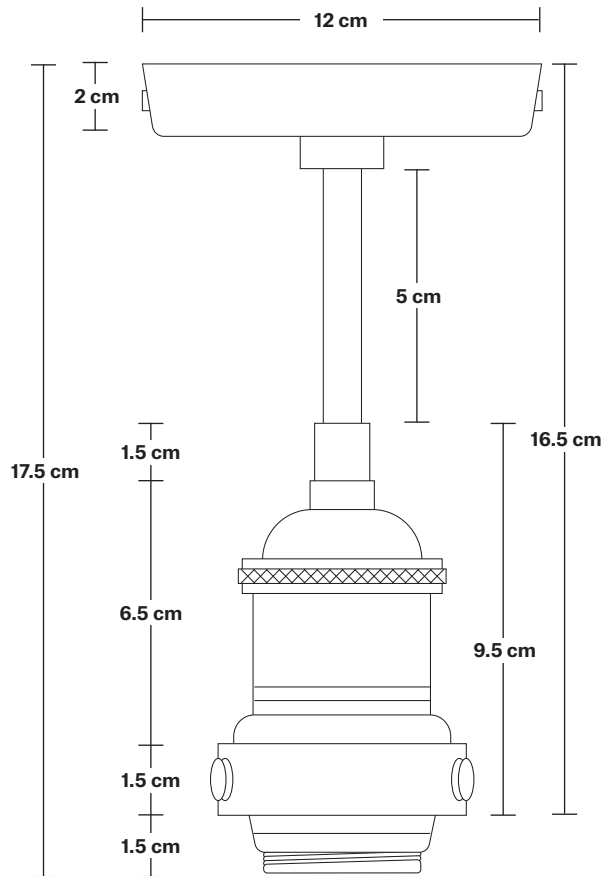

Brooklyn Flush Mount Holder

Product Code: BR-FM

H: 17.5 cm x W: 12 cm x D: 12 cm

SPECIFICATIONS

We meet all UK and EU lighting and safety regulations.

Our products are hand finished to ensure an authentic vintage look and therefore they may vary slightly from those shown in the images.

Bulb required: Standard screw (E27) fitting, max 40W.

Weight: 0.5 kg

INFORMATION

Finishes: Brass, Pewter, Copper.

Ready to be installed, installation required.

Wall mount screws not included.

Ceiling rose: Pewter.

DIMENSIONS

Holder Diameter: 12 cm / 4.7"

Holder Height: 17.5 cm / 6.9"

Ceiling Rose Diameter: 12 cm / 4.7"

Ceiling Rose Depth: 2 cm / 0.8"