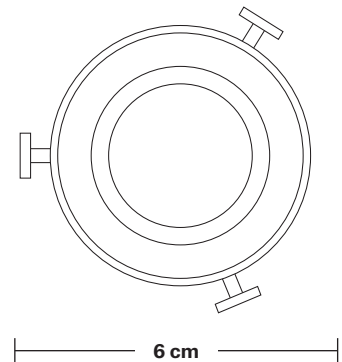

## DIMENSIONS

Shade Diameter: 17 cm / 6.6"

Shade Height (no holder): 16 cm / 6.2"

Holder Diameter: 6 cm / 2.3"

Holder Height: 18 cm / 7.1"

Ceiling Rose Diameter: 12 cm / 4.7"

Ceiling Rose Height: 2 cm / 0.8"

# Brooklyn Flush Mount Holder

Product Code: BR-FM

H: 17.5 cm x W: 12 cm x D: 12 cm

## DIMENSIONS

Holder Diameter: 12 cm / 4.7"

Holder Height: 17.5 cm / 6.9"

Ceiling Rose Diameter: 12 cm / 4.7"

Ceiling Rose Depth: 2 cm / 0.8"

## DIMENSIONS

Shade Diameter: 17 cm / 6.6"

Shade Height: 16 cm / 6.2"

INDUSTVILLE