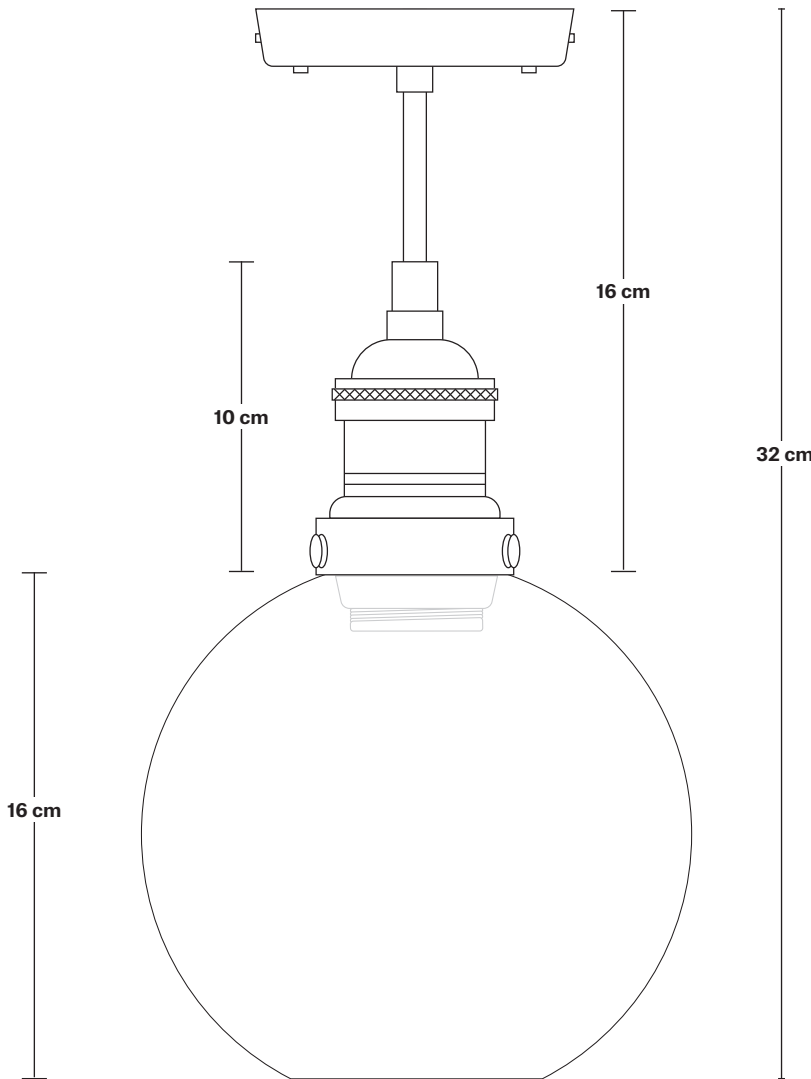

# Brooklyn Tinted Glass Globe Flush Mount - 7 Inch

Product Code: BR-TGL-GLFM7

H: 32 cm x W: 17 cm x D: 17 cm

## DIMENSIONS

Shade Diameter: 17 cm / 6.6"

Shade Height (no holder): 16 cm / 6.2"

Holder Diameter: 6 cm / 2.3"

Holder Height: 18 cm / 7.1"

Ceiling Rose Diameter: 12 cm / 4.7"

Ceiling Rose Height: 2 cm / 0.8"

## DIMENSIONS

Holder Diameter: 12 cm / 4.7"

Holder Height: 17.5 cm / 6.9"

Ceiling Rose Diameter: 12 cm / 4.7"

Ceiling Rose Depth: 2 cm / 0.8"

## DIMENSIONS

Shade Diameter: 17 cm / 6.6"

Shade Height: 16 cm / 6.2"

INDUSTVILLE