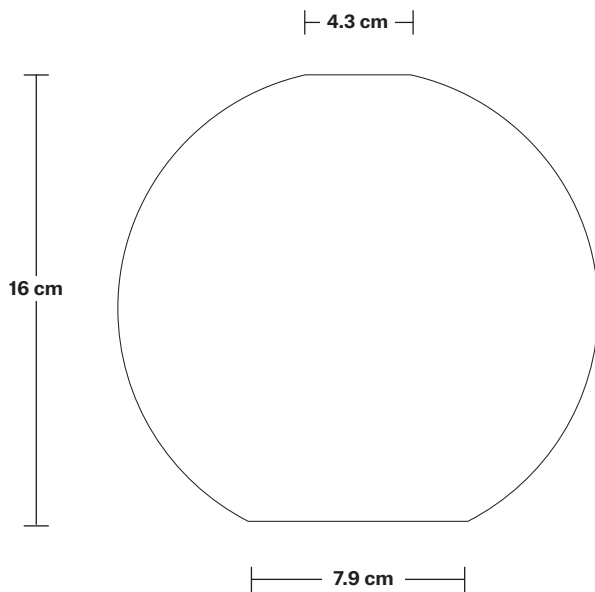

## DIMENSIONS

Shade Diameter: 17 cm / 6.6"

Shade Height (no holder): 16 cm / 6.2"

Holder Diameter: 6 cm / 2.3"

Holder Height: 18 cm / 7.1"

Ceiling Rose Diameter: 12 cm / 4.7"

Ceiling Rose Height: 2 cm / 0.8"

## DIMENSIONS

Holder Diameter: 12 cm / 4.7"

Holder Height: 17.5 cm / 6.9"

Ceiling Rose Diameter: 12 cm / 4.7"

Ceiling Rose Depth: 2 cm / 0.8"

# Tinted Glass Globe - 7 Inch - Shade Only

Product Code: TGL-GL7-SO

H: 16 cm x W: 17 cm x D: 17 cm

## DIMENSIONS

Shade Diameter: 17 cm / 6.6"

Shade Height: 16 cm / 6.2"

INDUSTVILLE