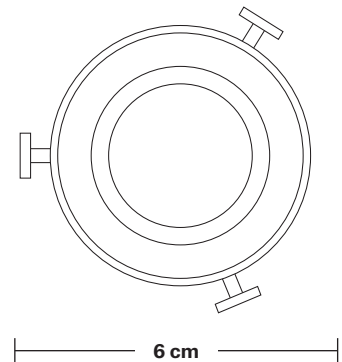

Brooklyn Tinted Glass Globe Flush Mount - 7 Inch

Product Code: BR-TGL-GLFM7

H: 32 cm x W: 17 cm x D: 17 cm

SPECIFICATIONS

We meet all UK and EU lighting and safety regulations.

Our products are hand finished to ensure an authentic vintage look and therefore they may vary slightly from those shown in the images.

Wall mount screws not included.

Holders available: Brass, Pewter, Copper.

Ceiling rose: Pewter.

DIMENSIONS

Shade Diameter: 17 cm / 6.6"

Shade Height (no holder): 16 cm / 6.2"

Holder Diameter: 6 cm / 2.3"

Holder Height: 18 cm / 7.1"

Ceiling Rose Diameter: 12 cm / 4.7"

Ceiling Rose Height: 2 cm / 0.8"

INDUSTVILLE

Brooklyn Flush Mount Holder

Product Code: BR-FM

H: 17.5 cm x W: 12 cm x D: 12 cm

SPECIFICATIONS

We meet all UK and EU lighting and safety regulations.

INFORMATION

Finishes: Brass, Pewter, Copper.

Ready to be installed, installation required.

Wall mount screws not included.

Ceiling rose: Pewter.

DIMENSIONS

Holder Diameter: 12 cm / 4.7"

Holder Height: 17.5 cm / 6.9"