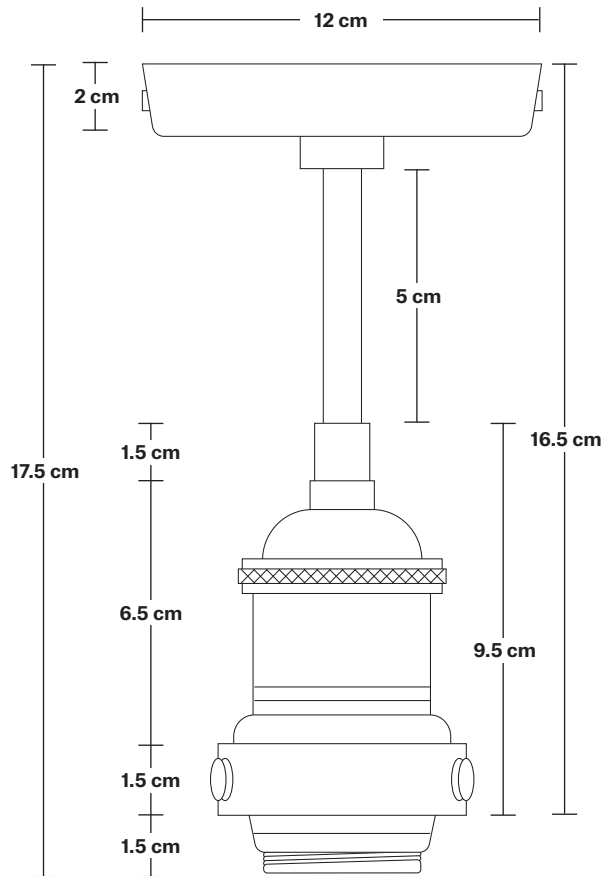

Wall mount screws not included.

Holders available: Brass, Pewter, Copper.

Ceiling rose: Pewter.

DIMENSIONS

Shade Diameter: 17 cm / 6.6"

Shade Height (no holder): 16 cm / 6.2"

Holder Diameter: 6 cm / 2.3"

Holder Height: 18 cm / 7.1"

Ceiling Rose Diameter: 12 cm / 4.7"

Ceiling Rose Height: 2 cm / 0.8"

INDUSTVILLE

Brooklyn Flush Mount Holder

Product Code: BR-FM

H: 17.5 cm x W: 12 cm x D: 12 cm

SPECIFICATIONS

We meet all UK and EU lighting and safety regulations.

INFORMATION

Finishes: Brass, Pewter, Copper.

Ready to be installed, installation required.

Wall mount screws not included.

Ceiling rose: Pewter.

DIMENSIONS

Holder Diameter: 12 cm / 4.7"

Holder Height: 17.5 cm / 6.9"

Ceiling Rose Diameter: 12 cm / 4.7"

Ceiling Rose Depth: 2 cm / 0.8"

Tinted Glass Globe - 7 Inch - Shade Only

Product Code: TGL-GL7-SO

H: 16 cm x W: 17 cm x D: 17 cm

SPECIFICATIONS

We meet all UK and EU lighting and safety regulations.