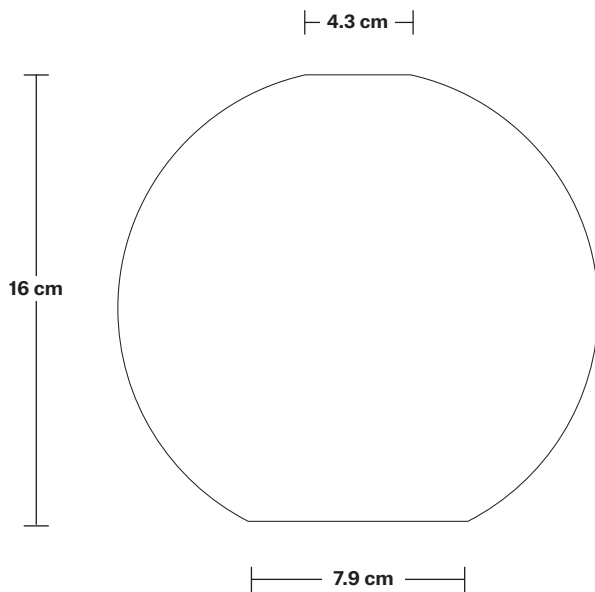

Wall mount screws not included.

Holders available: Brass, Pewter, Copper.

Ceiling rose: Pewter.

DIMENSIONS

Shade Diameter: 17 cm / 6.6"

Shade Height (no holder): 16 cm / 6.2"

Holder Diameter: 6 cm / 2.3"

Holder Height: 18 cm / 7.1"

Ceiling Rose Diameter: 12 cm / 4.7"

Ceiling Rose Height: 2 cm / 0.8"

INDUSTVILLE

Brooklyn Flush Mount Holder

Product Code: BR-FM

H: 17.5 cm x W: 12 cm x D: 12 cm

SPECIFICATIONS

We meet all UK and EU lighting and safety regulations.

INFORMATION

Finishes: Brass, Pewter, Copper.

Ready to be installed, installation required.

Wall mount screws not included.

Ceiling rose: Pewter.

DIMENSIONS

Holder Diameter: 12 cm / 4.7"

Holder Height: 17.5 cm / 6.9"

Ceiling Rose Diameter: 12 cm / 4.7"

Ceiling Rose Depth: 2 cm / 0.8"

Tinted Glass Globe - 7 Inch - Shade Only

Product Code: TGL-GL7-SO

H: 16 cm x W: 17 cm x D: 17 cm

SPECIFICATIONS

We meet all UK and EU lighting and safety regulations.