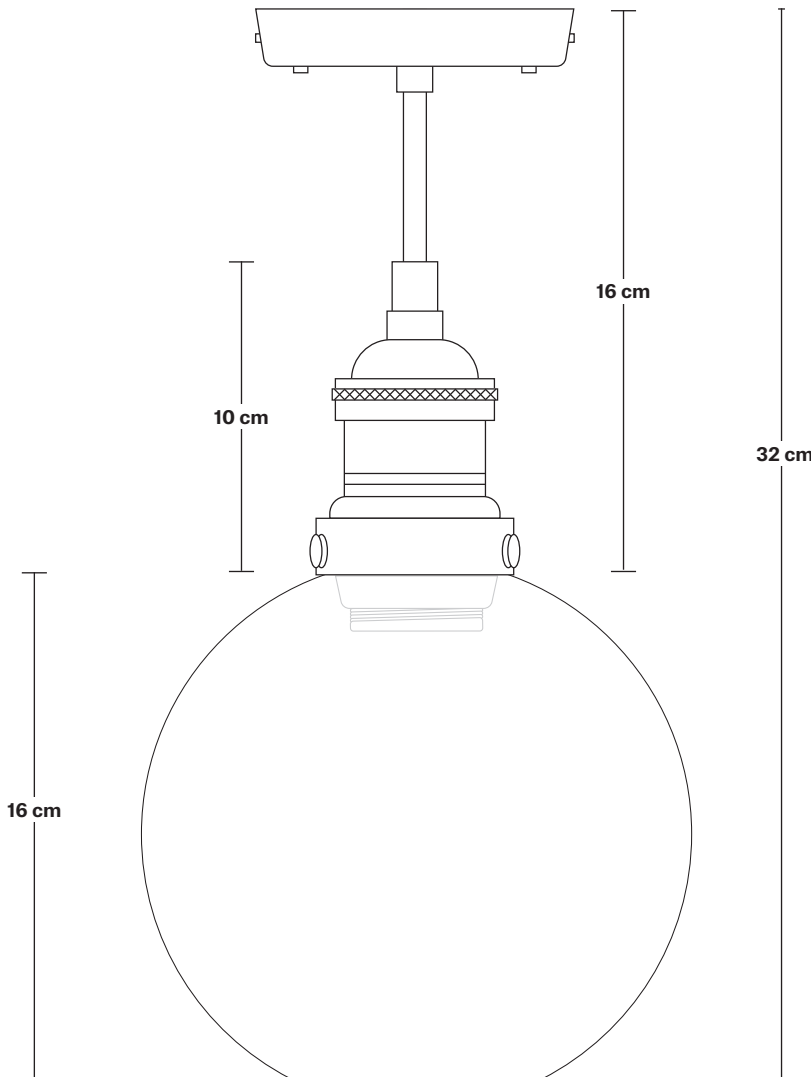

Brooklyn Tinted Glass Globe Flush Mount - 7 Inch

Product Code: BR-TGL-GLFM7

H: 32 cm x W: 17 cm x D: 17 cm

SPECIFICATIONS

We meet all UK and EU lighting and safety regulations.

Our products are hand finished to ensure an authentic vintage look and therefore they may vary slightly from those shown in the images.

Bulb required: Standard screw (E27) fitting, max 40W.

Shade weight: 0.53 kg | **Holder weight:** 0.5 kg

Maximum weight: 1.03 kg

INFORMATION

Finishes: Amber, Smoke Grey.

Ready to be installed, installation required.

Wall mount screws not included.

Holders available: Brass, Pewter, Copper.

Ceiling rose: Pewter.

DIMENSIONS

Shade Diameter: 17 cm / 6.6"

Shade Height (no holder): 16 cm / 6.2"

Holder Diameter: 6 cm / 2.3"

Holder Height: 18 cm / 7.1"

Ceiling Rose Diameter: 12 cm / 4.7"

Ceiling Rose Height: 2 cm / 0.8"

INDUSTVILLE

Brooklyn Flush Mount Holder

Product Code: BR-FM

H: 17.5 cm x W: 12 cm x D: 12 cm

SPECIFICATIONS

We meet all UK and EU lighting and safety regulations.