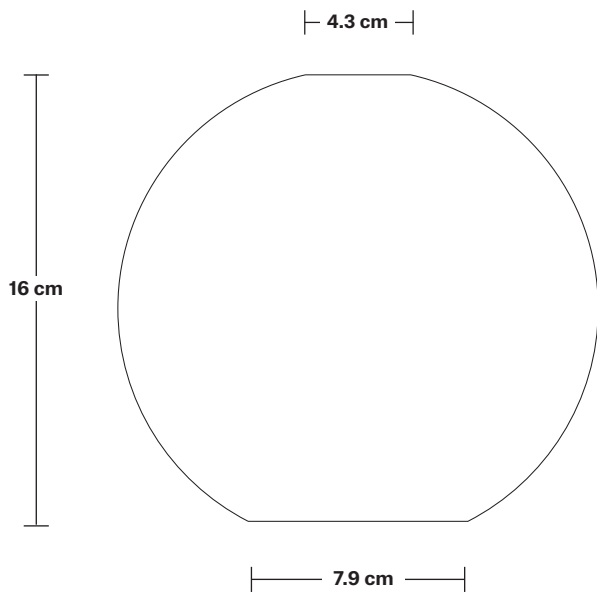

Tinted Glass Globe - 7 Inch - Shade Only

Product Code: TGL-GL7-SO

H: 16 cm x W: 17 cm x D: 17 cm

SPECIFICATIONS

We meet all UK and EU lighting and safety regulations.

Our products are hand finished to ensure an authentic vintage look and therefore they may vary slightly from those shown in the images.

Shade weight: 0.53 kg

INFORMATION

Finishes: Amber, Smoke Grey.

DIMENSIONS

Shade Diameter: 17 cm / 6.6"

Shade Height: 16 cm / 6.2"

INDUSTVILLE