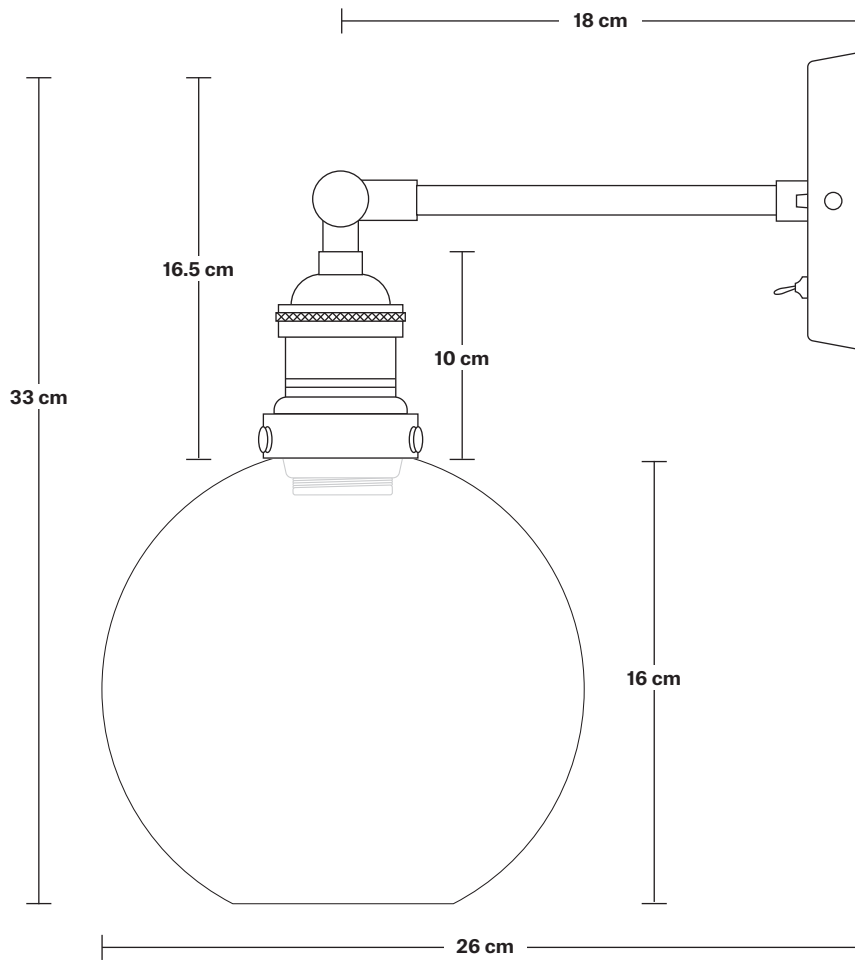

Brooklyn Tinted Glass Globe Wall Light - 7 Inch

Product Code: BR-TGL-GLWL7

H: 33 cm x W: 17 cm x D: 26 cm

SPECIFICATIONS

We meet all UK and EU lighting and safety regulations.

Our products are hand finished to ensure an authentic vintage look and therefore they may vary slightly from those shown in the images.

Bulb required: Standard screw (E27) fitting, max 40W.

Shade weight: 0.53 kg | **Holder weight:** 0.6 kg

Maximum weight: 1.13 kg

INFORMATION

Finishes: Amber, Smoke Grey.

Ready to be installed, installation required.

Shade Height (no holder): 16 cm / 6.2"

Holder Diameter: 6 cm / 2.5"

Holder Height: 18 cm / 7.1"

Wall Rose Diameter: 12 cm / 4.9"

Wall Rose Height: 2 cm / 0.8"

Brooklyn Wall Light Holder

Product Code: BR-WL

H: 18 cm x W: 12 cm x D: 20 cm

Wall rose: Pewter.

DIMENSIONS

Holder Diameter: 6 cm / 2.5"

Holder Height: 18 cm / 7.1"

Projection: 20 cm / 7.9"

Wall Rose Diameter: 12 cm / 4.9"

Wall Rose Depth: 2 cm / 0.8"

Tinted Glass Globe - 7 Inch - Shade Only