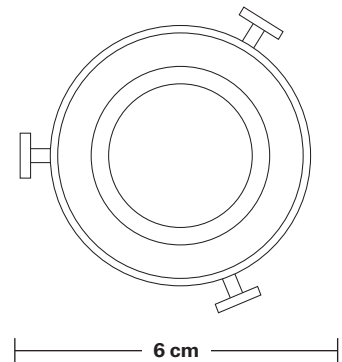

Brooklyn Tinted Glass Globe Wall Light - 7 Inch

Product Code: BR-TGL-GLWL7

H: 33 cm x W: 17 cm x D: 26 cm

SPECIFICATIONS

We meet all UK and EU lighting and safety regulations.

Our products are hand finished to ensure an authentic vintage look and therefore they may vary slightly from those shown in the images.

Wall mount screws not included.

The lights can be operated by both the flick switch or the main switch.

Holders available: Brass, Pewter, Copper.

Ceiling rose: Pewter.

DIMENSIONS

Shade Diameter: 17 cm / 6.6"

Shade Height (no holder): 16 cm / 6.2"

Holder Diameter: 6 cm / 2.5"

Holder Height: 18 cm / 7.1"

Wall Rose Diameter: 12 cm / 4.9"

Wall Rose Height: 2 cm / 0.8"

Brooklyn Wall Light Holder

Product Code: BR-WL

H: 18 cm x W: 12 cm x D: 20 cm

Wall rose: Pewter.

DIMENSIONS

Holder Diameter: 6 cm / 2.5"

Holder Height: 18 cm / 7.1"

Projection: 20 cm / 7.9"

Wall Rose Diameter: 12 cm / 4.9"

Wall Rose Depth: 2 cm / 0.8"

Tinted Glass Globe - 7 Inch - Shade Only