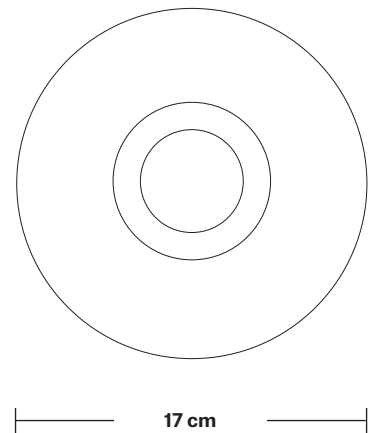

Tinted Glass Globe - 7 Inch - Shade Only

Product Code: TGL-GL7-SO

H: 16 cm x W: 17 cm x D: 17 cm

SPECIFICATIONS

We meet all UK and EU lighting and safety regulations.

Our products are hand finished to ensure an authentic vintage look and therefore they may vary slightly from those shown in the images.

Shade weight: 0.53 kg

INFORMATION

Finishes: Amber, Smoke Grey.

DIMENSIONS

Shade Diameter: 17 cm / 6.6"

Shade Height: 16 cm / 6.2"

INDUSTVILLE