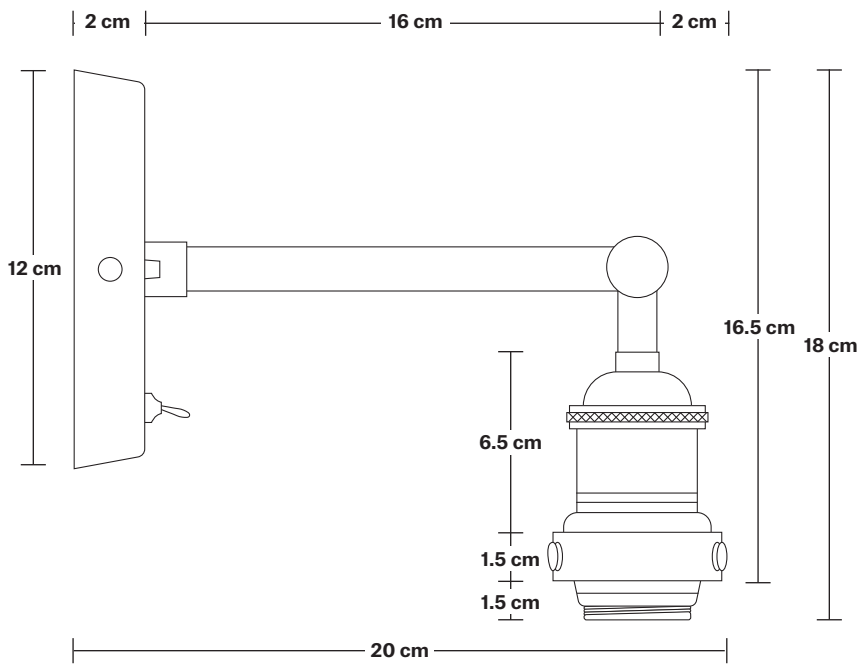

Brooklyn Tinted Glass Globe Wall Light - 7 Inch

Product Code: BR-TGL-GLWL7

H: 33 cm x W: 17 cm x D: 26 cm

SPECIFICATIONS

We meet all UK and EU lighting and safety regulations.

Our products are hand finished to ensure an authentic vintage look and therefore they may vary slightly from those shown in the images.

Wall mount screws not included.

The lights can be operated by both the flick switch or the main switch.

Holders available: Brass, Pewter, Copper.

Ceiling rose: Pewter.

DIMENSIONS

Shade Diameter: 17 cm / 6.6"

Shade Height (no holder): 16 cm / 6.2"

Holder Diameter: 6 cm / 2.5"

Holder Height: 18 cm / 7.1"

Wall Rose Diameter: 12 cm / 4.9"

Wall Rose Height: 2 cm / 0.8"

Brooklyn Wall Light Holder

Product Code: BR-WL

H: 18 cm x W: 12 cm x D: 20 cm

Wall rose: Pewter.

DIMENSIONS

Holder Diameter: 6 cm / 2.5"

Holder Height: 18 cm / 7.1"

Projection: 20 cm / 7.9"

Wall Rose Diameter: 12 cm / 4.9"

Wall Rose Depth: 2 cm / 0.8"

Tinted Glass Globe - 7 Inch - Shade Only