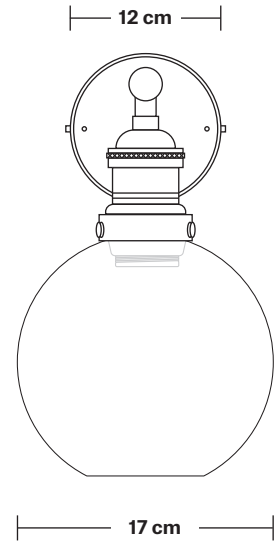

Brooklyn Tinted Glass Globe Wall Light - 7 Inch

Product Code: BR-TGL-GLWL7

H: 33 cm x W: 17 cm x D: 26 cm

SPECIFICATIONS

We meet all UK and EU lighting and safety regulations.

Our products are hand finished to ensure an authentic vintage look and therefore they may vary slightly from those shown in the images.

Shade Height (no holder): 16 cm / 6.2"

Holder Diameter: 6 cm / 2.5"

Holder Height: 18 cm / 7.1"

Wall Rose Diameter: 12 cm / 4.9"

Wall Rose Height: 2 cm / 0.8"

Brooklyn Wall Light Holder

Product Code: BR-WL

H: 18 cm x W: 12 cm x D: 20 cm

Wall rose: Pewter.

DIMENSIONS

Holder Diameter: 6 cm / 2.5"

Holder Height: 18 cm / 7.1"

Projection: 20 cm / 7.9"

Wall Rose Diameter: 12 cm / 4.9"

Wall Rose Depth: 2 cm / 0.8"

Tinted Glass Globe - 7 Inch - Shade Only

Shade weight: 0.53 kg

INFORMATION

Finishes: Amber, Smoke Grey.

DIMENSIONS

Shade Diameter: 17 cm / 6.6"

Shade Height: 16 cm / 6.2"

INDUSTVILLE

Tinted Glass Globe - 7 Inch - Amber