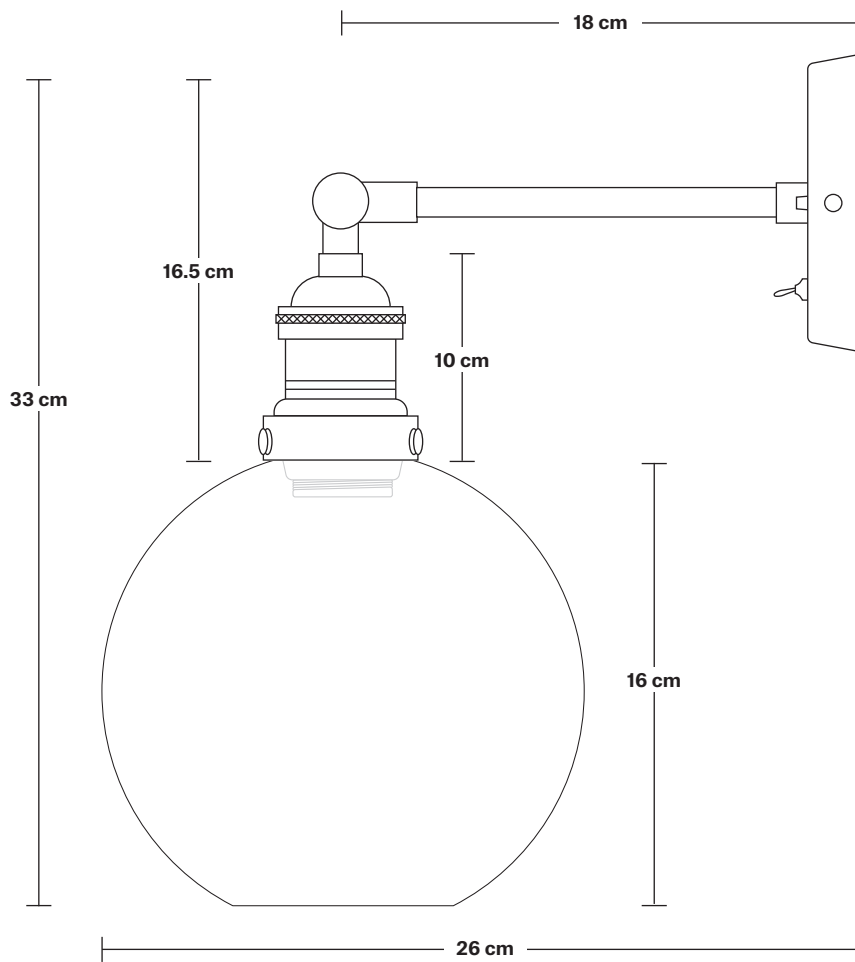

Brooklyn Tinted Glass Globe Wall Light - 7 Inch

Product Code: BR-TGL-GLWL7

H: 33 cm x W: 17 cm x D: 26 cm

SPECIFICATIONS

We meet all UK and EU lighting and safety regulations.

Our products are hand finished to ensure an authentic vintage look and therefore they may vary slightly from those shown in the images.

Bulb required: Standard screw (E27) fitting, max 40W.

Shade weight: 0.53 kg | **Holder weight:** 0.6 kg

Maximum weight: 1.13 kg

INFORMATION

Finishes: Amber, Smoke Grey.

Ready to be installed, installation required.

Shade Height (no holder): 16 cm / 6.2"

Holder Diameter: 6 cm / 2.5"

Holder Height: 18 cm / 7.1"

Wall Rose Diameter: 12 cm / 4.9"

Wall Rose Height: 2 cm / 0.8"

Brooklyn Wall Light Holder

Product Code: BR-WL

H: 18 cm x W: 12 cm x D: 20 cm

Wall rose: Pewter.

DIMENSIONS

Holder Diameter: 6 cm / 2.5"

Holder Height: 18 cm / 7.1"

Projection: 20 cm / 7.9"

Wall Rose Diameter: 12 cm / 4.9"

Wall Rose Depth: 2 cm / 0.8"

Tinted Glass Globe - 7 Inch - Shade Only