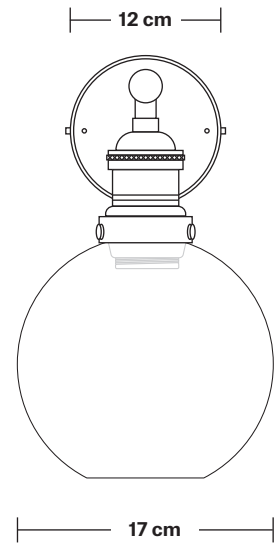

Brooklyn Tinted Glass Globe Wall Light - 7 Inch

Product Code: BR-TGL-GLWL7

H: 33 cm x W: 17 cm x D: 26 cm

SPECIFICATIONS

We meet all UK and EU lighting and safety regulations.

Our products are hand finished to ensure an authentic vintage look and therefore they may vary slightly from those shown in the images.

Bulb required: Standard screw (E27) fitting, max 40W.

Shade weight: 0.53 kg | **Holder weight:** 0.6 kg

Maximum weight: 1.13 kg

INFORMATION

Finishes: Amber, Smoke Grey.

Ready to be installed, installation required.

Shade Height (no holder): 16 cm / 6.2"

Holder Diameter: 6 cm / 2.5"

Holder Height: 18 cm / 7.1"

Wall Rose Diameter: 12 cm / 4.9"

Wall Rose Height: 2 cm / 0.8"

Brooklyn Wall Light Holder

Product Code: BR-WL

H: 18 cm x W: 12 cm x D: 20 cm

Wall rose: Pewter.

DIMENSIONS

Holder Diameter: 6 cm / 2.5"

Holder Height: 18 cm / 7.1"

Projection: 20 cm / 7.9"

Wall Rose Diameter: 12 cm / 4.9"

Wall Rose Depth: 2 cm / 0.8"

Tinted Glass Globe - 7 Inch - Shade Only