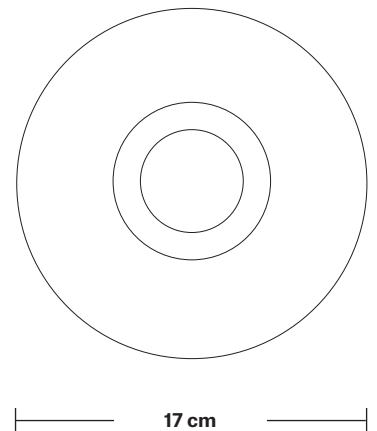

Tinted Glass Globe - 7 Inch - Shade Only

Product Code: TGL-GL7-SO

H: 16 cm x W: 17 cm x D: 17 cm

SPECIFICATIONS

We meet all UK and EU lighting and safety regulations.

Our products are hand finished to ensure an authentic vintage look and therefore they may vary slightly from those shown in the images.

Shade weight: 0.53 kg

INFORMATION

Finishes: Amber, Smoke Grey.

DIMENSIONS

Shade Diameter: 17 cm / 6.6"

Shade Height: 16 cm / 6.2"

INDUSTVILLE