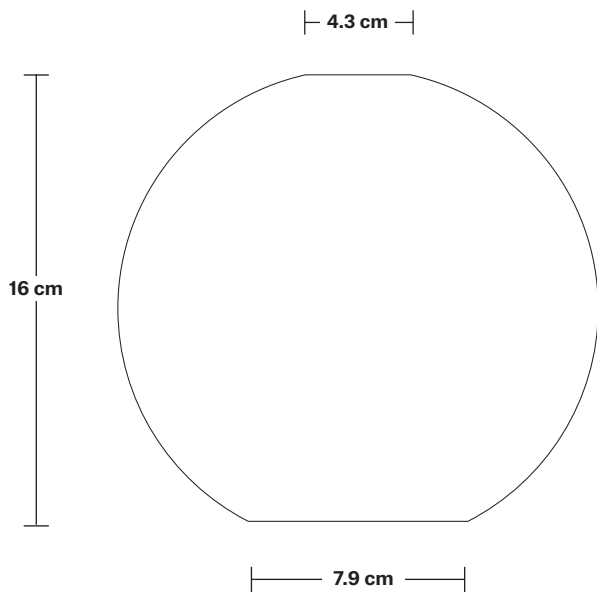

H: 12 cm x W: 4 cm x D: 4 cm

SPECIFICATIONS

We meet all UK and EU lighting and safety regulations.

Our products are hand finished to ensure an authentic vintage look and therefore they may vary slightly from those shown in the images.

Bulb required: Standard screw (E27) fitting, max 25W.

Weight: 0.27 kg

INFORMATION

Finishes: Brass, Pewter, Copper.

Ready to be installed, installation required.

Wall mount screws not included.

DIMENSIONS

Bulb Holder Height: 12 cm / 4.7"

Bulb Holder Depth: 4 cm / 1.5"

INDUSTVILLE

Tinted Glass Globe - 7 Inch - Shade Only

Product Code: TGL-GL7-SO

H: 16 cm x W: 17 cm x D: 17 cm

SPECIFICATIONS

We meet all UK and EU lighting and safety regulations.

Shade Diameter: 17 cm / 6.6"

Shade Height: 16 cm / 6.2"

INDUSTVILLE

Tinted Glass Globe - 7 Inch - Amber

Shade Only

Tinted Glass Globe - 7 Inch - Amber - Shade Only	TGL-GL7-A-SO
--	---------------------

Brooklyn Tinted Glass Globe Pendant - 7 Inch - Amber