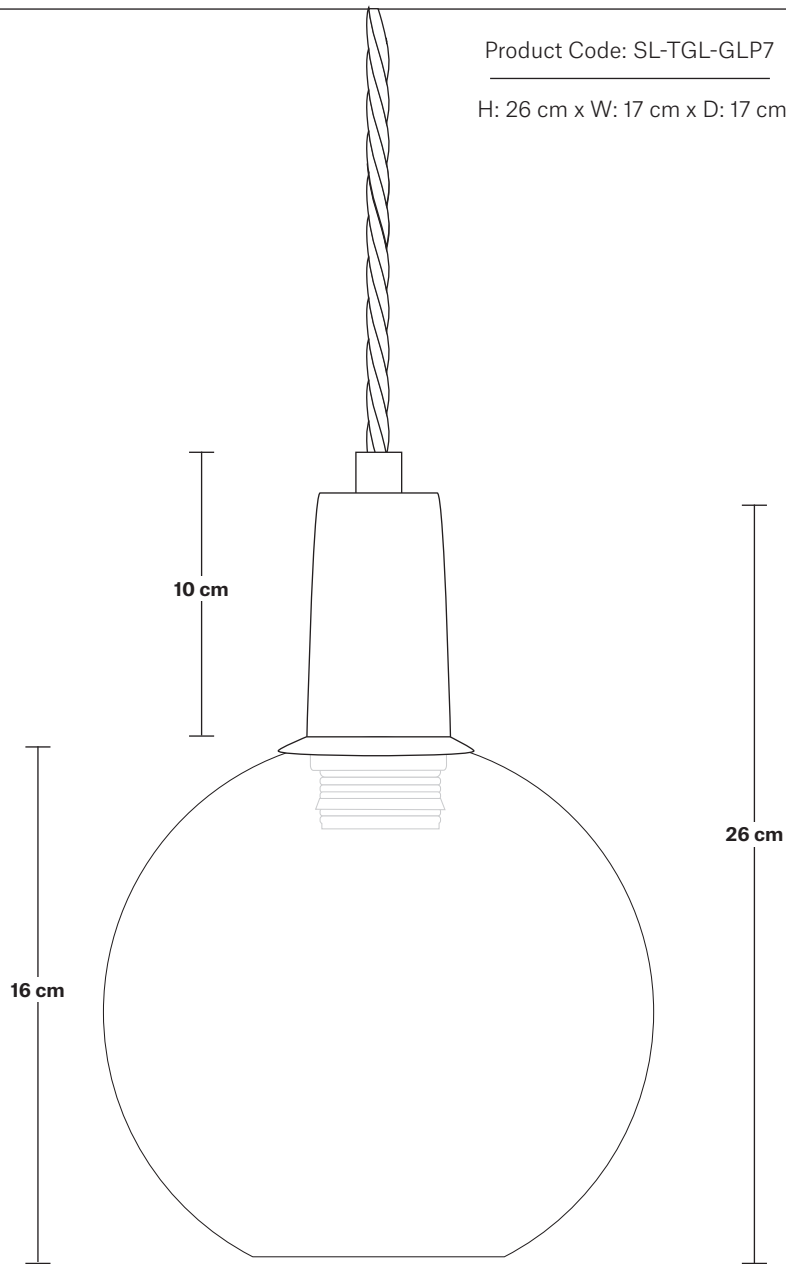

Sleek Tinted Glass Globe Pendant - 7 Inch

SPECIFICATIONS

We meet all UK and EU lighting and safety regulations.

Our products are hand finished to ensure an authentic vintage look and therefore they may vary slightly from those shown in the images.

Bulb required: Standard screw (E27) fitting, max 25W.

Shade weight: 0.53 kg | **Holder weight:** 0.2 kg

Maximum weight: 0.73 kg

INFORMATION

Finishes: Amber, Smoke Grey.

Ready to be installed, installation required.

Wall mount screws not included.

Holders available: Brass, Pewter, Copper.

Flex: 1m Black Twisted Fabric Flex.

Ceiling Rose: Brass, Pewter and Copper.

DIMENSIONS

Shade Diameter: 17 cm / 6.6"

Shade Height (no holder): 16 cm / 6.2"

Holder Diameter: 4 cm / 1.6"

Holder Height: 12 cm / 4.7"

Ceiling Rose Diameter: 8 cm / 3"

Ceiling Rose Height: 2 cm / 0.8"

INDUSTVILLE

Sleek Edison Cord Set ES E27 Bulb Holder - Ring & Fabric Flex

Product Code: SL-ECS