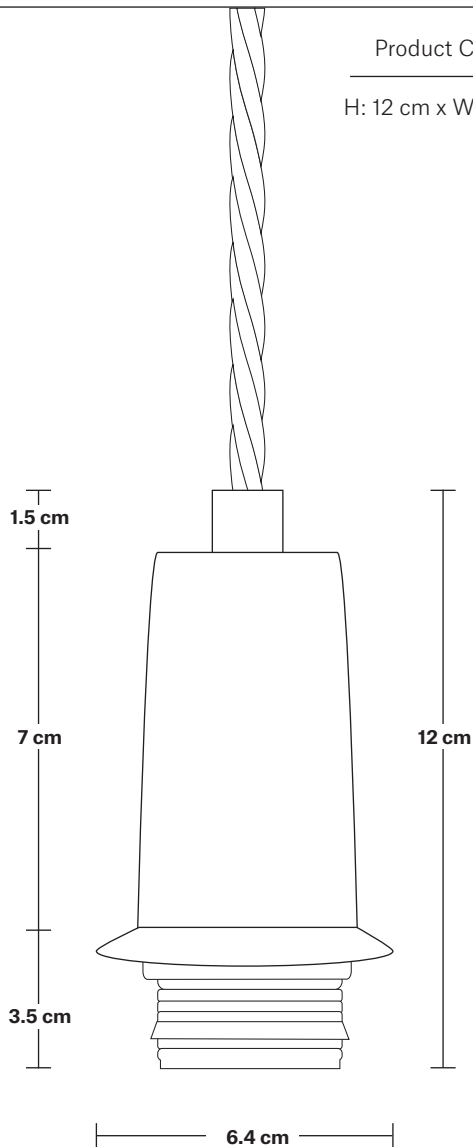

Wall mount screws not included.

Holders available: Brass, Pewter, Copper.

Flex: 1m Black Twisted Fabric Flex.

Ceiling Rose: Brass, Pewter and Copper.

DIMENSIONS

Shade Diameter: 17 cm / 6.6"

Shade Height (no holder): 16 cm / 6.2"

Holder Diameter: 4 cm / 1.6"

Holder Height: 12 cm / 4.7"

Ceiling Rose Diameter: 8 cm / 3"

Ceiling Rose Height: 2 cm / 0.8"

INDUSTVILLE

Sleek Edison Cord Set ES E27 Bulb Holder - Ring & Fabric Flex

Product Code: SL-ECS

H: 12 cm x W: 4 cm x D: 4 cm

SPECIFICATIONS

We meet all UK and EU lighting and safety regulations.

Our products are hand finished to ensure an authentic vintage look and therefore they may vary slightly from those shown in the images.

Bulb required: Standard screw (E27) fitting, max 25W.

Weight: 0.27 kg

INFORMATION

Finishes: Brass, Pewter, Copper.

Ready to be installed, installation required.

Wall mount screws not included.

DIMENSIONS

Bulb Holder Height: 12 cm / 4.7"