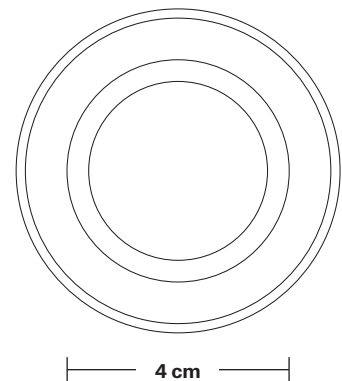

# Sleek Tinted Glass Globe Pendant - 7 Inch

Product Code: SL-TGL-GLP7

H: 26 cm x W: 17 cm x D: 17 cm

## DIMENSIONS

Shade Diameter: 17 cm / 6.6"

Shade Height (no holder): 16 cm / 6.2"

Holder Diameter: 4 cm / 1.6"

Holder Height: 12 cm / 4.7"

Ceiling Rose Diameter: 8 cm / 3"

Ceiling Rose Height: 2 cm / 0.8"

INDUSTVILLE

# Sleek Edison Cord Set ES E27 Bulb Holder - Ring & Fabric Flex

Product Code: SL-ECS

H: 12 cm x W: 4 cm x D: 4 cm

## DIMENSIONS

Shade Diameter: 17 cm / 6.6"

Shade Height: 16 cm / 6.2"

INDUSTVILLE