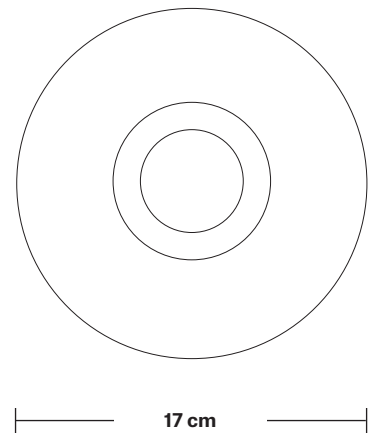

## DIMENSIONS

Shade Diameter: 17 cm / 6.6"

Shade Height (no holder): 16 cm / 6.2"

Holder Diameter: 4 cm / 1.6"

Holder Height: 12 cm / 4.7"

Ceiling Rose Diameter: 8 cm / 3"

Ceiling Rose Height: 2 cm / 0.8"

INDUSTVILLE

## DIMENSIONS

Bulb Holder Height: 12 cm / 4.7"

Bulb Holder Depth: 4 cm / 1.5"

INDUSTVILLE

# Tinted Glass Globe - 7 Inch - Shade Only

Product Code: TGL-GL7-SO

H: 16 cm x W: 17 cm x D: 17 cm

## DIMENSIONS

Shade Diameter: 17 cm / 6.6"

Shade Height: 16 cm / 6.2"

INDUSTVILLE