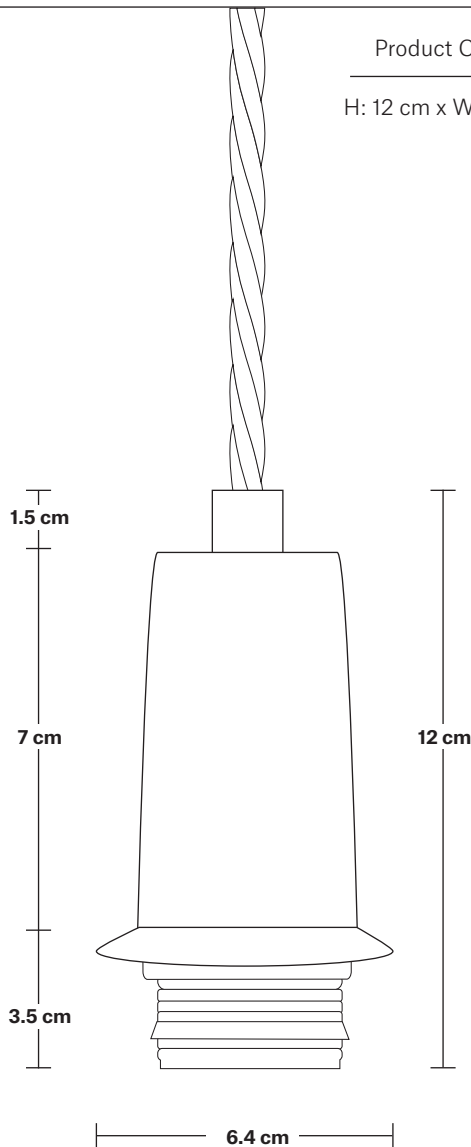

# Sleek Tinted Glass Globe Pendant - 7 Inch

Product Code: SL-TGL-GLP7

H: 26 cm x W: 17 cm x D: 17 cm

## DIMENSIONS

Shade Diameter: 17 cm / 6.6"

Shade Height (no holder): 16 cm / 6.2"

Holder Diameter: 4 cm / 1.6"

Holder Height: 12 cm / 4.7"

Ceiling Rose Diameter: 8 cm / 3"

Ceiling Rose Height: 2 cm / 0.8"

INDUSTVILLE

# Sleek Edison Cord Set ES E27 Bulb Holder - Ring & Fabric Flex

Product Code: SL-ECS

H: 12 cm x W: 4 cm x D: 4 cm

## DIMENSIONS

Shade Diameter: 17 cm / 6.6"

Shade Height: 16 cm / 6.2"

INDUSTVILLE