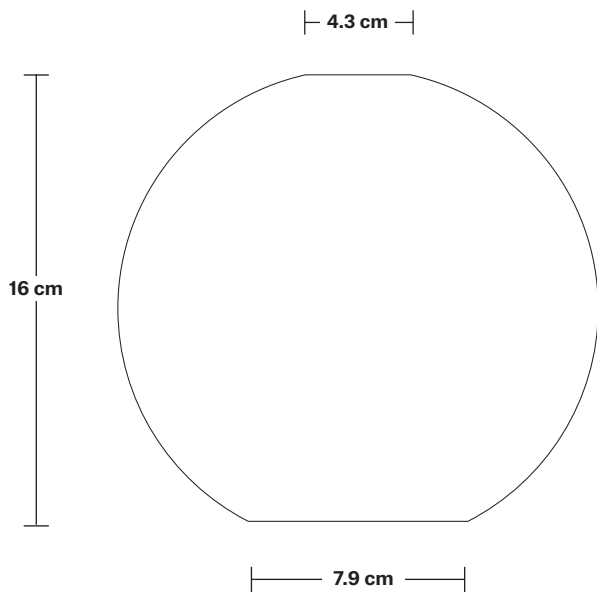

## DIMENSIONS

Shade Diameter: 17 cm / 6.6"

Shade Height (no holder): 16 cm / 6.2"

Holder Diameter: 4 cm / 1.6"

Holder Height: 12 cm / 4.7"

Ceiling Rose Diameter: 8 cm / 3"

Ceiling Rose Height: 2 cm / 0.8"

INDUSTVILLE

## DIMENSIONS

Bulb Holder Height: 12 cm / 4.7"

Bulb Holder Depth: 4 cm / 1.5"

INDUSTVILLE

# Tinted Glass Globe - 7 Inch - Shade Only

Product Code: TGL-GL7-SO

H: 16 cm x W: 17 cm x D: 17 cm

## DIMENSIONS

Shade Diameter: 17 cm / 6.6"

Shade Height: 16 cm / 6.2"

INDUSTVILLE