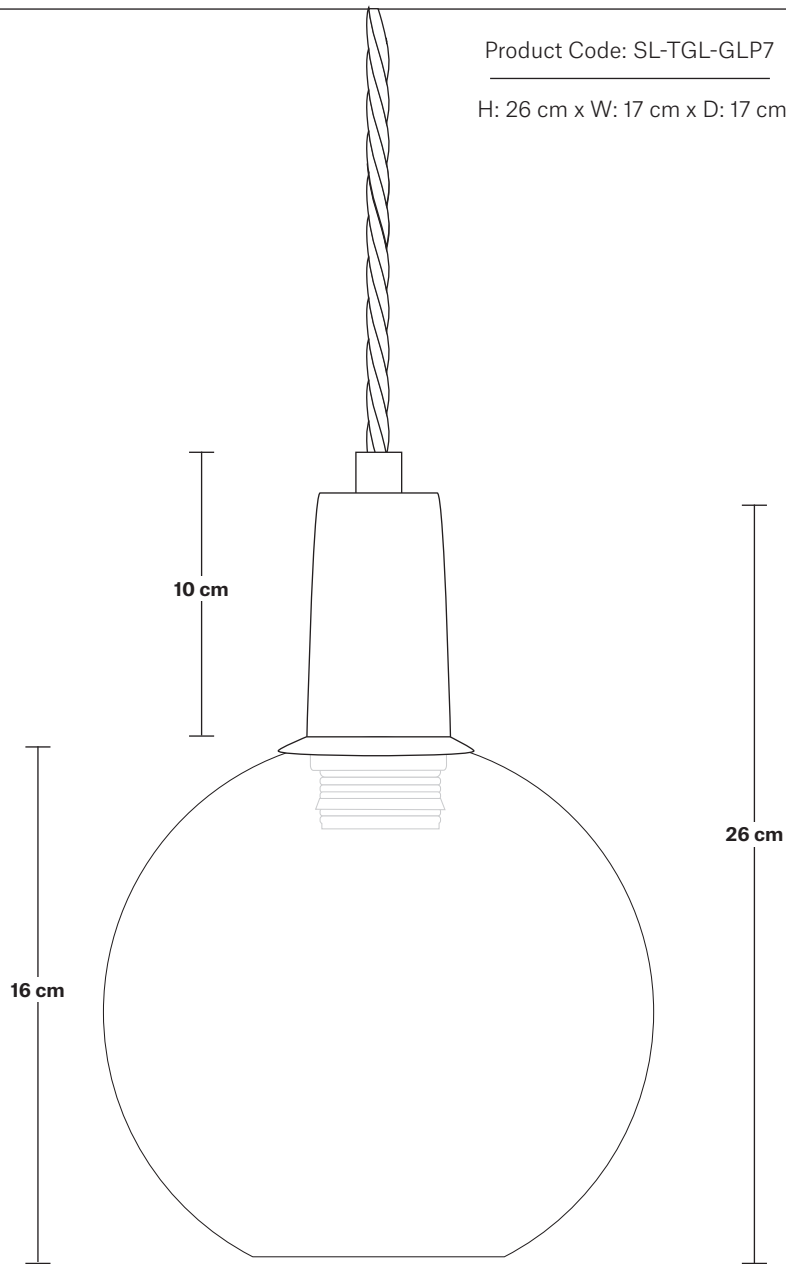

# Sleek Tinted Glass Globe Pendant - 7 Inch

Product Code: SL-TGL-GLP7

H: 26 cm x W: 17 cm x D: 17 cm

**Bulb required:** Standard screw (E27) fitting, max 25W.

**Shade weight:** 0.53 kg | **Holder weight:** 0.2 kg

**Maximum weight:** 0.73 kg

## DIMENSIONS

Shade Diameter: 17 cm / 6.6"

Shade Height (no holder): 16 cm / 6.2"

Holder Diameter: 4 cm / 1.6"

Holder Height: 12 cm / 4.7"

Ceiling Rose Diameter: 8 cm / 3"

Ceiling Rose Height: 2 cm / 0.8"

INDUSTVILLE

## DIMENSIONS

Bulb Holder Height: 12 cm / 4.7"

Bulb Holder Depth: 4 cm / 1.5"

INDUSTVILLE