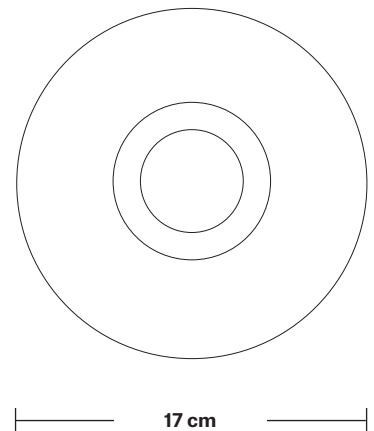

# Sleek Tinted Glass Globe Pendant - 7 Inch

Product Code: SL-TGL-GLP7

H: 26 cm x W: 17 cm x D: 17 cm

## DIMENSIONS

Shade Diameter: 17 cm / 6.6"

Shade Height (no holder): 16 cm / 6.2"

Holder Diameter: 4 cm / 1.6"

Holder Height: 12 cm / 4.7"

Ceiling Rose Diameter: 8 cm / 3"

Ceiling Rose Height: 2 cm / 0.8"

INDUSTVILLE

## DIMENSIONS

Bulb Holder Height: 12 cm / 4.7"

Bulb Holder Depth: 4 cm / 1.5"

INDUSTVILLE

## DIMENSIONS

Shade Diameter: 17 cm / 6.6"

Shade Height: 16 cm / 6.2"

INDUSTVILLE