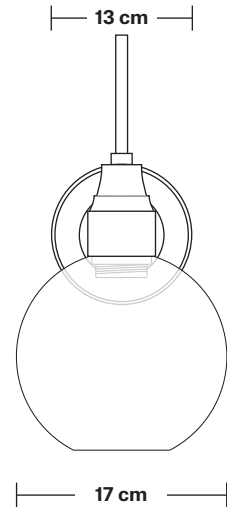

Swan Neck Tinted Glass Globe Wall Light - 7 Inch

Product Code: SN-TGL-GLWL7

H: 38 cm x W: 17 cm x D: 38 cm

SPECIFICATIONS

We meet all UK and EU lighting and safety regulations.

Our products are hand finished to ensure an authentic vintage look and therefore they may vary slightly from those shown in the images.

Wall mount screws not included.

Holders available: Brass, Pewter.

Wall rose: Brass, Pewter.

DIMENSIONS

SShade Diameter: 17 cm / 6.6"

Shade Height (no holder): 16 cm / 6.2"

Holder Diameter: 6 cm / 2.3"

Holder Height: 25 cm / 9.8"

Wall Rose Diameter: 13 cm / 5.1"

Wall Rose Height: 3 cm / 1.2"

Swan Neck Wall Holder

Product Code: SN-WL

H: 25 cm x W: 13 cm x D: 33 cm

SPECIFICATIONS

We meet all UK and EU lighting and safety regulations.

Our products are hand finished to ensure an authentic vintage look and therefore they may vary slightly from those shown in the images.

DIMENSIONS

Holder Diameter: 6 cm / 2.3"

Holder Height: 25 cm / 10"

Projection: 23 cm / 9.1"

Wall Rose Diameter: 13 cm / 5.1"

Wall Rose Depth: 3 cm / 1.2"

Tinted Glass Globe - 7 Inch - Shade Only

Product Code: TGL-GL7-SO