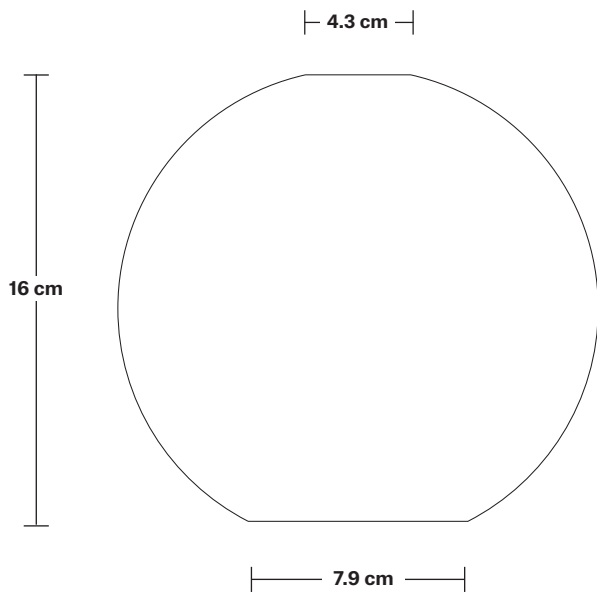

Wall Rose Diameter: 13 cm / 5.1"

Wall Rose Height: 3 cm / 1.2"

Swan Neck Wall Holder

Product Code: SN-WL

H: 25 cm x W: 13 cm x D: 33 cm

SPECIFICATIONS

We meet all UK and EU lighting and safety regulations.

Our products are hand finished to ensure an authentic vintage look and therefore they may vary slightly from those shown in the images.

DIMENSIONS

Holder Diameter: 6 cm / 2.3"

Holder Height: 25 cm / 10"

Projection: 23 cm / 9.1"

Wall Rose Diameter: 13 cm / 5.1"

Wall Rose Depth: 3 cm / 1.2"

Tinted Glass Globe - 7 Inch - Shade Only

Product Code: TGL-GL7-SO

H: 16 cm x W: 17 cm x D: 17 cm

SPECIFICATIONS

We meet all UK and EU lighting and safety regulations.

Our products are hand finished to ensure an authentic vintage look and therefore they may vary slightly from those shown in the images.

Shade weight: 0.53 kg

INFORMATION

Finishes: Amber, Smoke Grey.

DIMENSIONS

Shade Diameter: 17 cm / 6.6"

Shade Height: 16 cm / 6.2"

INDUSTVILLE

Tinted Glass Globe - 7 Inch - Amber