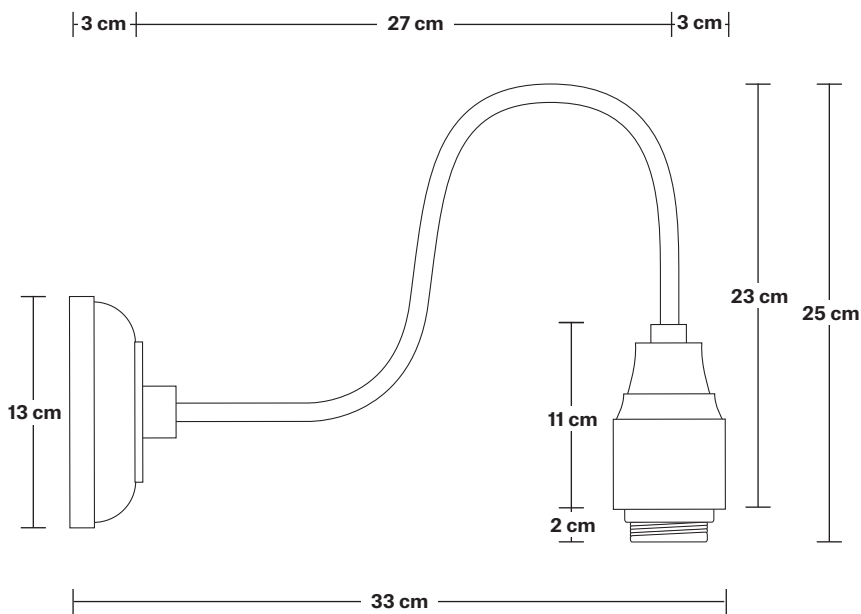

Swan Neck Tinted Glass Globe Wall Light - 7 Inch

Product Code: SN-TGL-GLWL7

H: 38 cm x W: 17 cm x D: 38 cm

SPECIFICATIONS

We meet all UK and EU lighting and safety regulations.

Our products are hand finished to ensure an authentic vintage look and therefore they may vary slightly from those shown in the images.

Wall mount screws not included.

Holders available: Brass, Pewter.

Wall rose: Brass, Pewter.

DIMENSIONS

SShade Diameter: 17 cm / 6.6"

Shade Height (no holder): 16 cm / 6.2"

Holder Diameter: 6 cm / 2.3"

Holder Height: 25 cm / 9.8"

Wall Rose Diameter: 13 cm / 5.1"

Wall Rose Height: 3 cm / 1.2"

Swan Neck Wall Holder

Product Code: SN-WL

H: 25 cm x W: 13 cm x D: 33 cm

SPECIFICATIONS

We meet all UK and EU lighting and safety regulations.

Our products are hand finished to ensure an authentic vintage look and therefore they may vary slightly from those shown in the images.

DIMENSIONS

Holder Diameter: 6 cm / 2.3"

Holder Height: 25 cm / 10"

Projection: 23 cm / 9.1"

Wall Rose Diameter: 13 cm / 5.1"

Wall Rose Depth: 3 cm / 1.2"

Tinted Glass Globe - 7 Inch - Shade Only

Product Code: TGL-GL7-SO