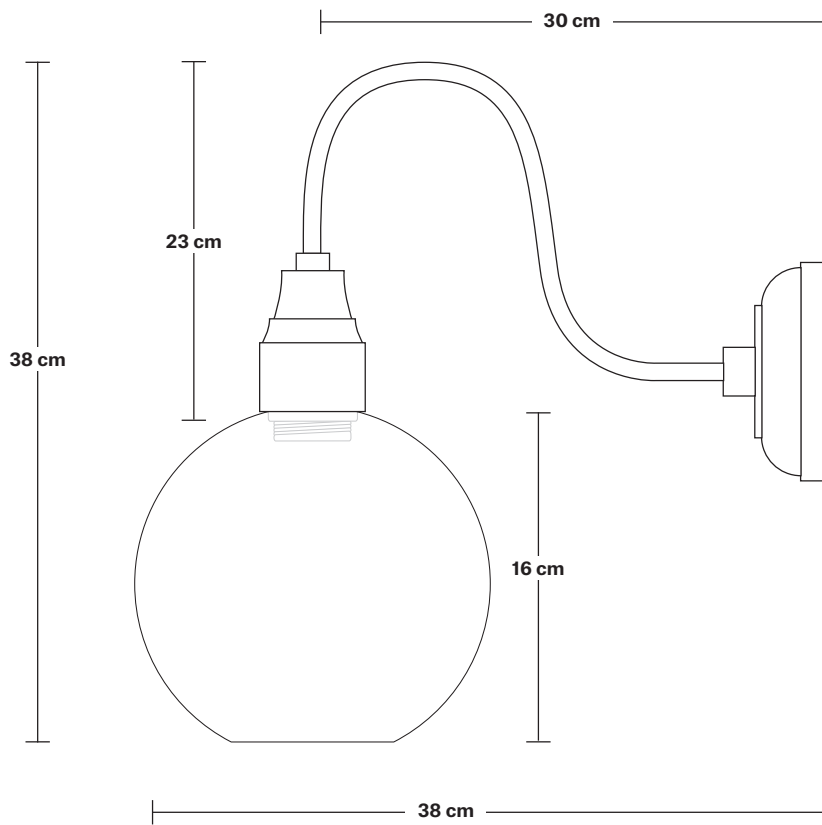

Swan Neck Tinted Glass Globe Wall Light - 7 Inch

Product Code: SN-TGL-GLWL7

H: 38 cm x W: 17 cm x D: 38 cm

SPECIFICATIONS

We meet all UK and EU lighting and safety regulations.

Our products are hand finished to ensure an authentic vintage look and therefore they may vary slightly from those shown in the images.

Wall mount screws not included.

Holders available: Brass, Pewter.

Wall rose: Brass, Pewter.

DIMENSIONS

SShade Diameter: 17 cm / 6.6"

Shade Height (no holder): 16 cm / 6.2"

Holder Diameter: 6 cm / 2.3"

Holder Height: 25 cm / 9.8"

Wall Rose Diameter: 13 cm / 5.1"

Wall Rose Height: 3 cm / 1.2"

Swan Neck Wall Holder

Product Code: SN-WL

H: 25 cm x W: 13 cm x D: 33 cm

SPECIFICATIONS

We meet all UK and EU lighting and safety regulations.

Our products are hand finished to ensure an authentic vintage look and therefore they may vary slightly from those shown in the images.

DIMENSIONS

Holder Diameter: 6 cm / 2.3"

Holder Height: 25 cm / 10"

Projection: 23 cm / 9.1"

Wall Rose Diameter: 13 cm / 5.1"

Wall Rose Depth: 3 cm / 1.2"

Tinted Glass Globe - 7 Inch - Shade Only

Product Code: TGL-GL7-SO