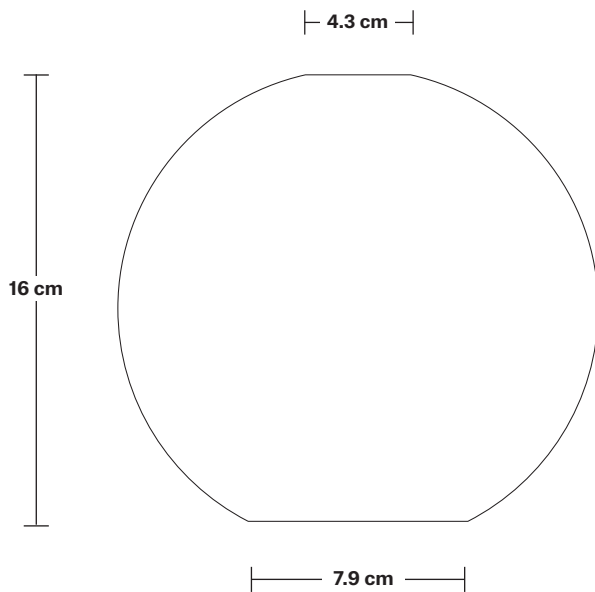

Orlando Tinted Glass Glob Pendant - 7 Inch

Product Code: OR-TGL-GLP7

H: 21.5 cm x W: 17 cm x D: 17 cm

SPECIFICATIONS

We meet all UK and EU lighting and safety regulations.

Our products are hand finished to ensure an authentic vintage look and therefore they may vary slightly from those shown in the images.

Wall mount screws not included.

Holders available: Brass, Pewter.

Flex: 1m Black Round Fabric Flex.

Ceiling rose: Brass, Pewter.

DIMENSIONS

Shade Diameter: 17 cm / 6.6"

Shade Height (no holder): 16 cm / 6.2"

Holder Diameter: 7 cm / 2.8"

Holder Height: 6 cm / 2.4"

Ceiling Rose Diameter: 12 cm / 4.9"

Ceiling Rose Height: 4 cm / 1.6"

Tinted Glass Globe - 7 Inch - Shade Only

Product Code: TGL-GL7-SO

H: 16 cm x W: 17 cm x D: 17 cm

Shade weight: 0.53 kg

INFORMATION

Finishes: Amber, Smoke Grey.

DIMENSIONS

Shade Diameter: 17 cm / 6.6"

Shade Height: 16 cm / 6.2"

INDUSTVILLE

Tinted Glass Globe - 7 Inch - Amber