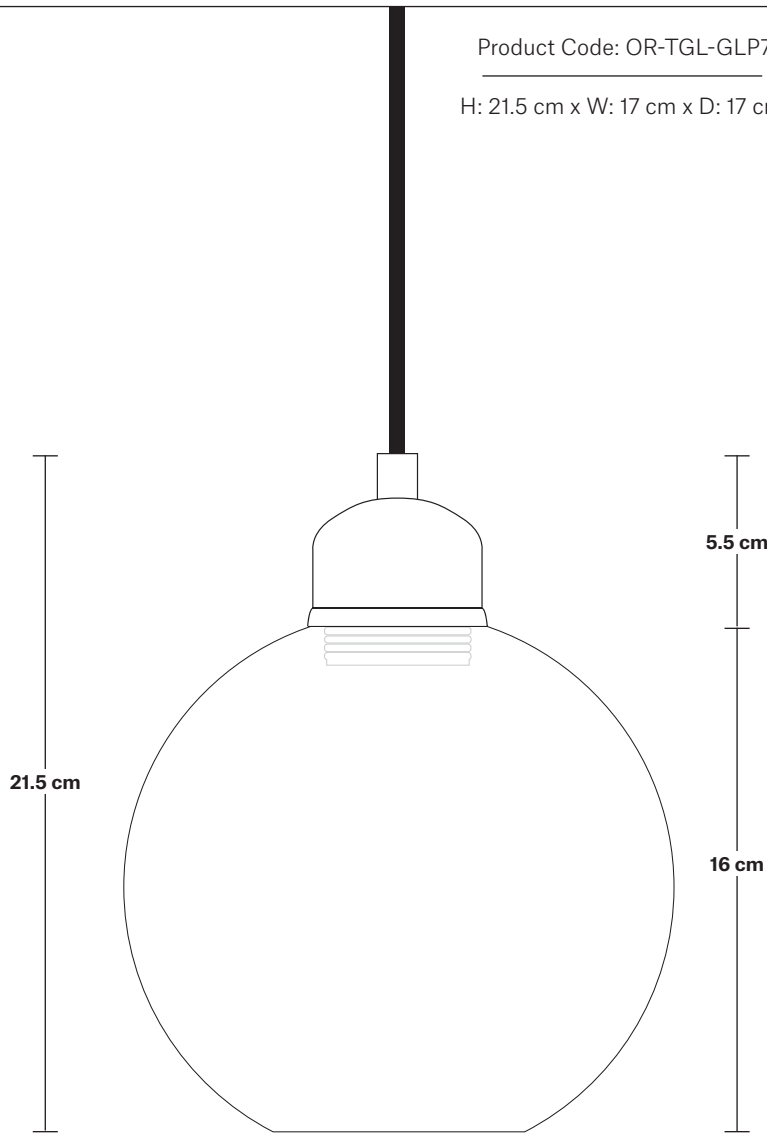

Orlando Tinted Glass Glob Pendant - 7 Inch

Product Code: OR-TGL-GLP7

H: 21.5 cm x W: 17 cm x D: 17 cm

SPECIFICATIONS

We meet all UK and EU lighting and safety regulations.

Our products are hand finished to ensure an authentic vintage look and therefore they may vary slightly from those shown in the images.

Bulb required: Standard screw (E27) fitting, max 40W.

Shade weight: 0.53 kg | **Holder weight:** 0.3kg

Maximum weight: 0.83kg

INFORMATION

Finishes: Amber, Smoke Grey.

Ready to be installed, installation required.

Holder Diameter: 7 cm / 2.8"

Holder Height: 6 cm / 2.4"

Ceiling Rose Diameter: 12 cm / 4.9"

Ceiling Rose Height: 4 cm / 1.6"

Tinted Glass Globe - 7 Inch - Shade Only

Product Code: TGL-GL7-SO

H: 16 cm x W: 17 cm x D: 17 cm

Shade weight: 0.53 kg

INFORMATION

Finishes: Amber, Smoke Grey.

DIMENSIONS

Shade Diameter: 17 cm / 6.6"

Shade Height: 16 cm / 6.2"

INDUSTVILLE

Tinted Glass Globe - 7 Inch - Amber