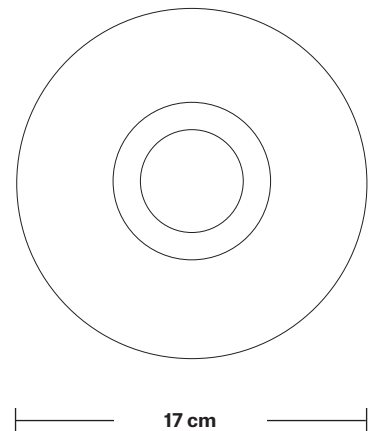

Orlando Tinted Glass Glob Pendant - 7 Inch

Product Code: OR-TGL-GLP7

H: 21.5 cm x W: 17 cm x D: 17 cm

SPECIFICATIONS

We meet all UK and EU lighting and safety regulations.

Our products are hand finished to ensure an authentic vintage look and therefore they may vary slightly from those shown in the images.

Wall mount screws not included.

Holders available: Brass, Pewter.

Flex: 1m Black Round Fabric Flex.

Ceiling rose: Brass, Pewter.

DIMENSIONS

Shade Diameter: 17 cm / 6.6"

Shade Height (no holder): 16 cm / 6.2"

Holder Diameter: 7 cm / 2.8"

Holder Height: 6 cm / 2.4"

Ceiling Rose Diameter: 12 cm / 4.9"

Ceiling Rose Height: 4 cm / 1.6"

Tinted Glass Globe - 7 Inch - Shade Only

Product Code: TGL-GL7-SO

H: 16 cm x W: 17 cm x D: 17 cm

Shade weight: 0.53 kg

INFORMATION

Finishes: Amber, Smoke Grey.

DIMENSIONS

Shade Diameter: 17 cm / 6.6"

Shade Height: 16 cm / 6.2"

INDUSTVILLE

Tinted Glass Globe - 7 Inch - Smoke Grey