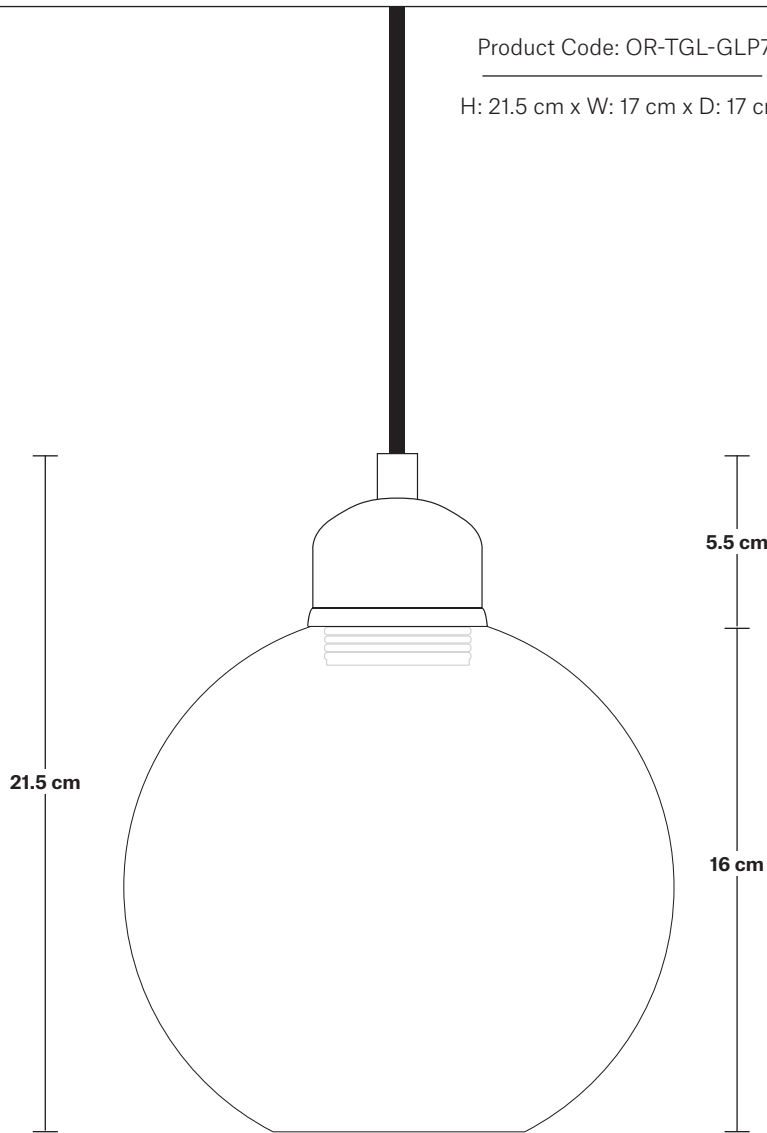

Orlando Tinted Glass Glob Pendant - 7 Inch

Product Code: OR-TGL-GLP7

H: 21.5 cm x W: 17 cm x D: 17 cm

SPECIFICATIONS

We meet all UK and EU lighting and safety regulations.

Our products are hand finished to ensure an authentic vintage look and therefore they may vary slightly from those shown in the images.

Bulb required: Standard screw (E27) fitting, max 40W.

Shade weight: 0.53 kg | **Holder weight:** 0.3kg

Maximum weight: 0.83kg

INFORMATION

Finishes: Amber, Smoke Grey.

Ready to be installed, installation required.

Wall mount screws not included.

Holders available: Brass, Pewter.

Flex: 1m Black Round Fabric Flex.

Ceiling rose: Brass, Pewter.

DIMENSIONS

Shade Diameter: 17 cm / 6.6"

Shade Height (no holder): 16 cm / 6.2"

Holder Diameter: 7 cm / 2.8"

Holder Height: 6 cm / 2.4"

Ceiling Rose Diameter: 12 cm / 4.9"

Ceiling Rose Height: 4 cm / 1.6"

Tinted Glass Globe - 7 Inch - Shade Only

Product Code: TGL-GL7-SO

H: 16 cm x W: 17 cm x D: 17 cm