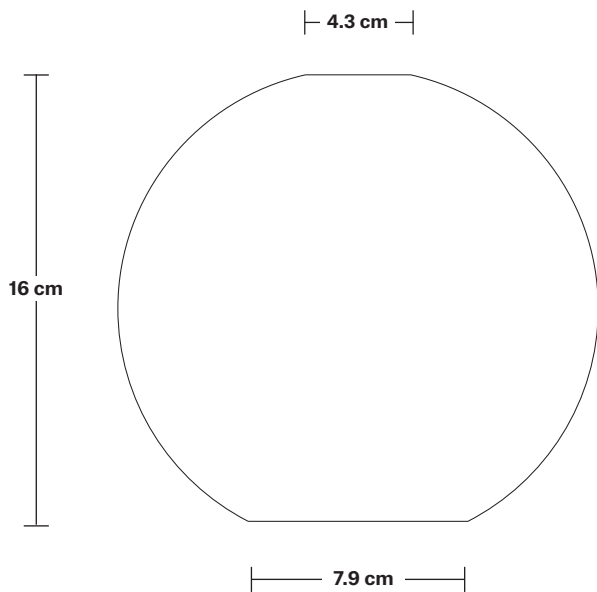

Orlando Tinted Glass Glob Pendant - 7 Inch

Product Code: OR-TGL-GLP7

H: 21.5 cm x W: 17 cm x D: 17 cm

SPECIFICATIONS

We meet all UK and EU lighting and safety regulations.

Our products are hand finished to ensure an authentic vintage look and therefore they may vary slightly from those shown in the images.

Wall mount screws not included.

Holders available: Brass, Pewter.

Flex: 1m Black Round Fabric Flex.

Ceiling rose: Brass, Pewter.

DIMENSIONS

Shade Diameter: 17 cm / 6.6"

Shade Height (no holder): 16 cm / 6.2"

Holder Diameter: 7 cm / 2.8"

Holder Height: 6 cm / 2.4"

Ceiling Rose Diameter: 12 cm / 4.9"

Ceiling Rose Height: 4 cm / 1.6"

Tinted Glass Globe - 7 Inch - Shade Only

Product Code: TGL-GL7-SO

H: 16 cm x W: 17 cm x D: 17 cm

Shade weight: 0.53 kg

INFORMATION

Finishes: Amber, Smoke Grey.

DIMENSIONS

Shade Diameter: 17 cm / 6.6"

Shade Height: 16 cm / 6.2"

INDUSTVILLE

Tinted Glass Globe - 7 Inch - Smoke Grey