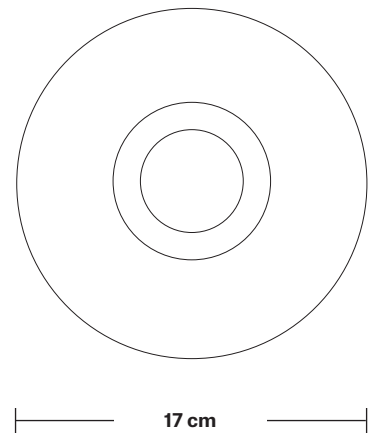

Orlando Tinted Glass Glob Pendant - 7 Inch

Product Code: OR-TGL-GLP7

H: 21.5 cm x W: 17 cm x D: 17 cm

SPECIFICATIONS

We meet all UK and EU lighting and safety regulations.

Our products are hand finished to ensure an authentic vintage look and therefore they may vary slightly from those shown in the images.

Wall mount screws not included.

Holders available: Brass, Pewter.

Flex: 1m Black Round Fabric Flex.

Ceiling rose: Brass, Pewter.

DIMENSIONS

Shade Diameter: 17 cm / 6.6"

Shade Height (no holder): 16 cm / 6.2"

Holder Diameter: 7 cm / 2.8"

Holder Height: 6 cm / 2.4"

Ceiling Rose Diameter: 12 cm / 4.9"

Ceiling Rose Height: 4 cm / 1.6"

Tinted Glass Globe - 7 Inch - Shade Only

Product Code: TGL-GL7-SO

H: 16 cm x W: 17 cm x D: 17 cm

Shade weight: 0.53 kg

INFORMATION

Finishes: Amber, Smoke Grey.

DIMENSIONS

Shade Diameter: 17 cm / 6.6"

Shade Height: 16 cm / 6.2"

INDUSTVILLE

Tinted Glass Globe - 7 Inch - Smoke Grey