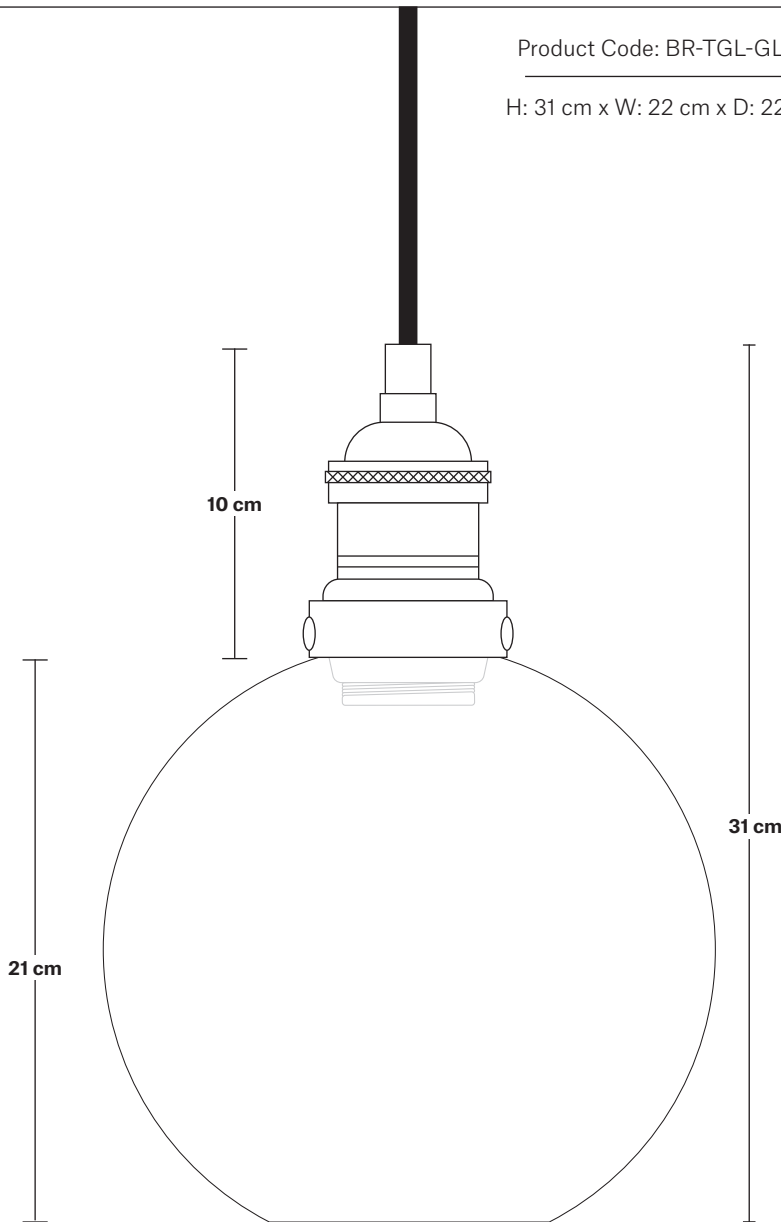

# Brooklyn Tinted Glass Globe Pendant - 9 Inch

Product Code: BR-TGL-GLP9

H: 31 cm x W: 22 cm x D: 22 cm

**Bulb required:** Standard screw (E27) fitting, max 40W.

**Shade weight:** 0.6 kg | **Holder weight:** 0.5 kg

**Maximum weight:** 1.1 kg

## DIMENSIONS

Shade Diameter: 22 cm / 8.6"

Shade Height (no holder): 21 cm / 8.2"

Holder Diameter: 6 cm / 2.3"

Holder Height: 11 cm / 4.3"

Ceiling Rose Diameter: 12 cm / 4.7"

Ceiling Rose Height: 2 cm / 0.8"

## DIMENSIONS

Bulb Holder Diameter: 6 cm / 2.5"

Bulb Holder Height: 11 cm / 4.3"

Ceiling Rose height: 12 cm / 4.9"

Full Drop: 113 cm / 44.5"