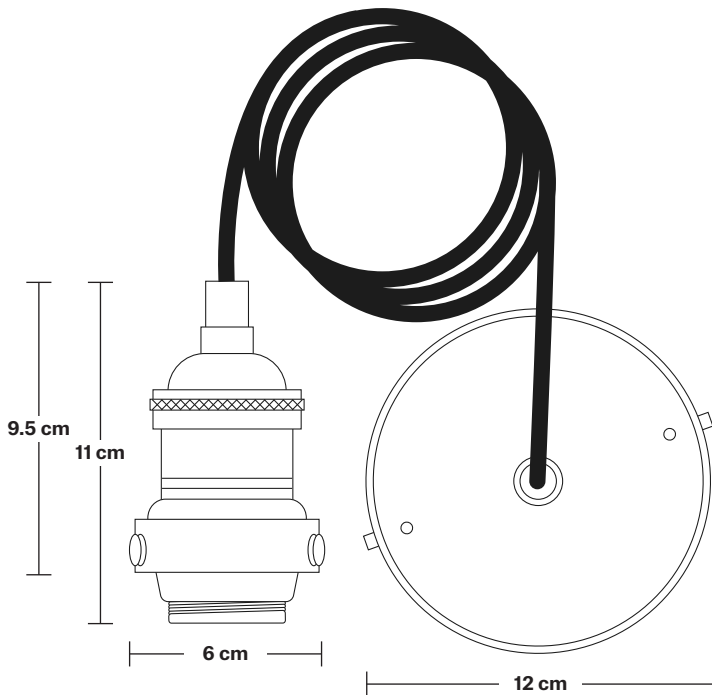

# Brooklyn Tinted Glass Globe Pendant - 9 Inch

Product Code: BR-TGL-GLP9

H: 31 cm x W: 22 cm x D: 22 cm

## DIMENSIONS

Shade Diameter: 22 cm / 8.6"

Shade Height (no holder): 21 cm / 8.2"

Holder Diameter: 6 cm / 2.3"

Holder Height: 11 cm / 4.3"

Ceiling Rose Diameter: 12 cm / 4.7"

Ceiling Rose Height: 2 cm / 0.8"

# Brooklyn Cord Set ES E27 Bulb Holder

Product Code: BR-CS

H: 113 cm x W: 12 cm x D: 12 cm

## DIMENSIONS

Bulb Holder Diameter: 6 cm / 2.5"

Bulb Holder Height: 11 cm / 4.3"

Ceiling Rose height: 12 cm / 4.9"

Full Drop: 113 cm / 44.5"