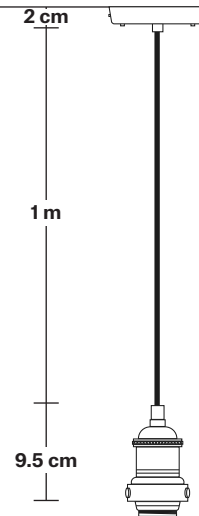

# Brooklyn Tinted Glass Globe Pendant - 9 Inch

Product Code: BR-TGL-GLP9

H: 31 cm x W: 22 cm x D: 22 cm

## DIMENSIONS

Shade Diameter: 22 cm / 8.6"

Shade Height (no holder): 21 cm / 8.2"

Holder Diameter: 6 cm / 2.3"

Holder Height: 11 cm / 4.3"

Ceiling Rose Diameter: 12 cm / 4.7"

Ceiling Rose Height: 2 cm / 0.8"

# Brooklyn Cord Set ES E27 Bulb Holder

Product Code: BR-CS

H: 113 cm x W: 12 cm x D: 12 cm

## DIMENSIONS

Bulb Holder Diameter: 6 cm / 2.5"

Bulb Holder Height: 11 cm / 4.3"

Ceiling Rose height: 12 cm / 4.9"

Full Drop: 113 cm / 44.5"