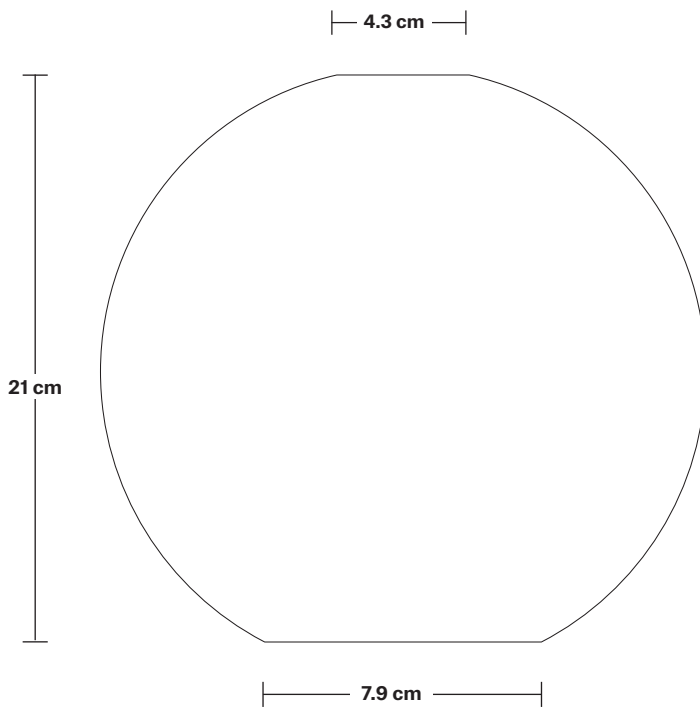

Tinted Glass Globe - 9 Inch - Shade Only

Product Code: TGL-GL9-SO

H: 21 cm x W: 22 cm x D: 22 cm

SPECIFICATIONS

We meet all UK and EU lighting and safety regulations.

Our products are hand finished to ensure an authentic vintage look and therefore they may vary slightly from those shown in the images.

Shade weight: 0.6 kg

INFORMATION

Finishes: Amber, Smoke Grey.

DIMENSIONS

Shade Diameter: 22 cm / 8.6"

Shade Height (no holder): 21 cm / 8.2"

INDUSTVILLE