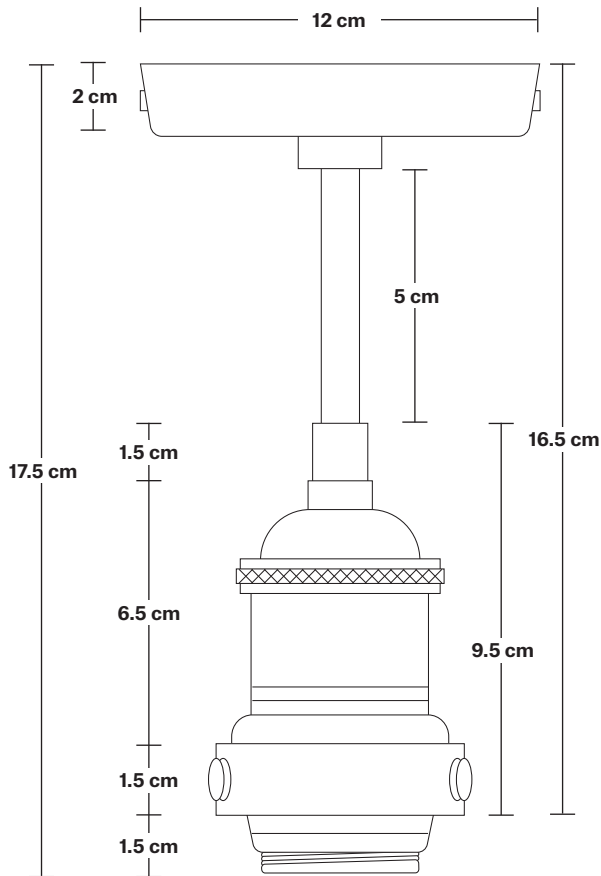

Wall mount screws not included.

Holders available: Brass, Pewter, Copper.

Ceiling rose: Pewter.

DIMENSIONS

Shade Diameter: 22 cm / 8.6"

Shade Height (no holder): 21 cm / 8.2"

Holder Diameter: 6 cm / 2.3"

Holder Height: 18 cm / 7.1"

Ceiling Rose Diameter: 12 cm / 4.7"

Ceiling Rose Height: 2 cm / 0.8"

INDUSTVILLE

Brooklyn Flush Mount Holder

Product Code: BR-FM

H: 17.5 cm x W: 12 cm x D: 12 cm

SPECIFICATIONS

We meet all UK and EU lighting and safety regulations.

INFORMATION

Finishes: Brass, Pewter, Copper.

Ready to be installed, installation required.

Wall mount screws not included.

Ceiling rose: Pewter.

DIMENSIONS

Holder Diameter: 12 cm / 4.7"

Holder Height: 17.5 cm / 6.9"

Ceiling Rose Diameter: 12 cm / 4.7"

Ceiling Rose Depth: 2 cm / 0.8"

Tinted Glass Globe - 9 Inch - Shade Only

Product Code: TGL-GL9-SO

H: 21 cm x W: 22 cm x D: 22 cm

SPECIFICATIONS

We meet all UK and EU lighting and safety regulations.