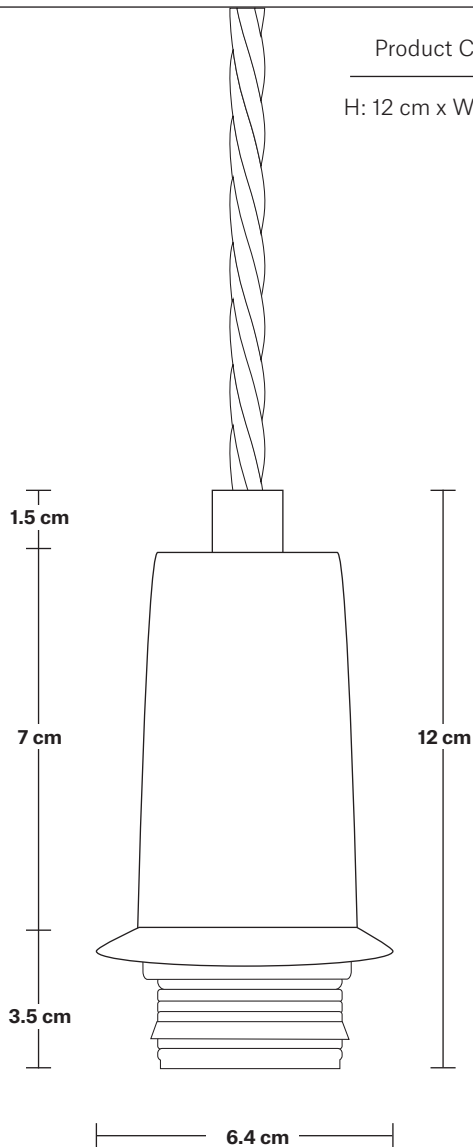

Sleek Tinted Glass Globe Pendant - 9 Inch

Product Code: SL-TGL-GLP9

H: 30 cm x W: 22 cm x D: 22 cm

SPECIFICATIONS

We meet all UK and EU lighting and safety regulations.

Our products are hand finished to ensure an authentic vintage look and therefore they may vary slightly from those shown in the images.

Wall mount screws not included.

Holders available: Brass, Pewter, Copper.

Flex: 1m Black Twisted Fabric Flex.

Ceiling Rose: Brass, Pewter and Copper.

DIMENSIONS

Shade Diameter: 22 cm / 8.6"

Shade Height (no holder): 21 cm / 8.2"

Holder Diameter: 4 cm / 1.6"

Holder Height: 12 cm / 4.7"

Ceiling Rose Diameter: 8 cm / 3"

Ceiling Rose Height: 2 cm / 0.8"

INDUSTVILLE

Sleek Edison Cord Set ES E27 Bulb Holder - Ring & Fabric Flex

Product Code: SL-ECS

H: 12 cm x W: 4 cm x D: 4 cm

SPECIFICATIONS

We meet all UK and EU lighting and safety regulations.

Our products are hand finished to ensure an authentic vintage look and therefore they may vary slightly from those shown in the images.