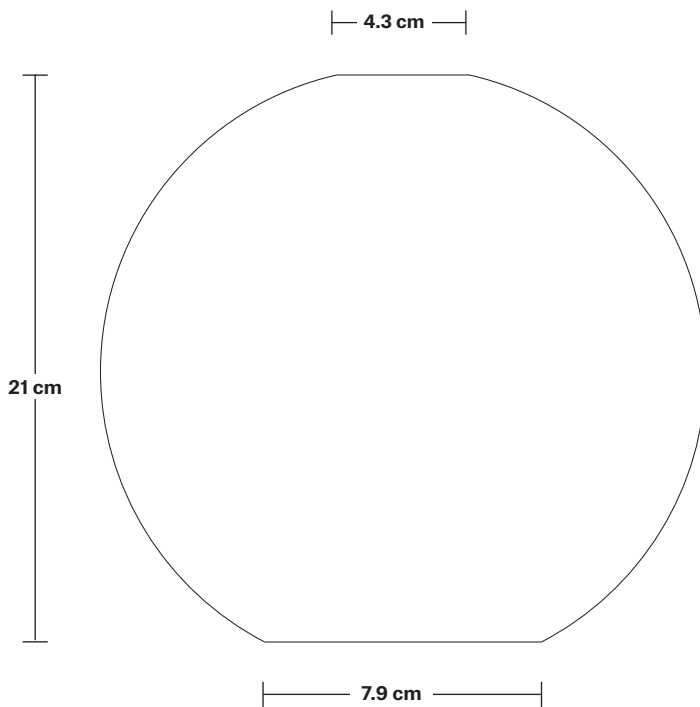

Sleek Tinted Glass Globe Pendant - 9 Inch

Product Code: SL-TGL-GLP9

H: 30 cm x W: 22 cm x D: 22 cm

SPECIFICATIONS

We meet all UK and EU lighting and safety regulations.

Our products are hand finished to ensure an authentic vintage look and therefore they may vary slightly from those shown in the images.

H: 12 cm x W: 4 cm x D: 4 cm

SPECIFICATIONS

We meet all UK and EU lighting and safety regulations.

Our products are hand finished to ensure an authentic vintage look and therefore they may vary slightly from those shown in the images.

Bulb required: Standard screw (E27) fitting, max 25W.

Weight: 0.27 kg

INFORMATION

Finishes: Brass, Pewter, Copper.

Ready to be installed, installation required.

Wall mount screws not included.

DIMENSIONS

Bulb Holder Height: 12 cm / 4.7"

Bulb Holder Depth: 4 cm / 1.5"

INDUSTVILLE

Tinted Glass Globe - 9 Inch - Shade Only

Product Code: TGL-GL9-SO

H: 21 cm x W: 22 cm x D: 22 cm

SPECIFICATIONS

We meet all UK and EU lighting and safety regulations.