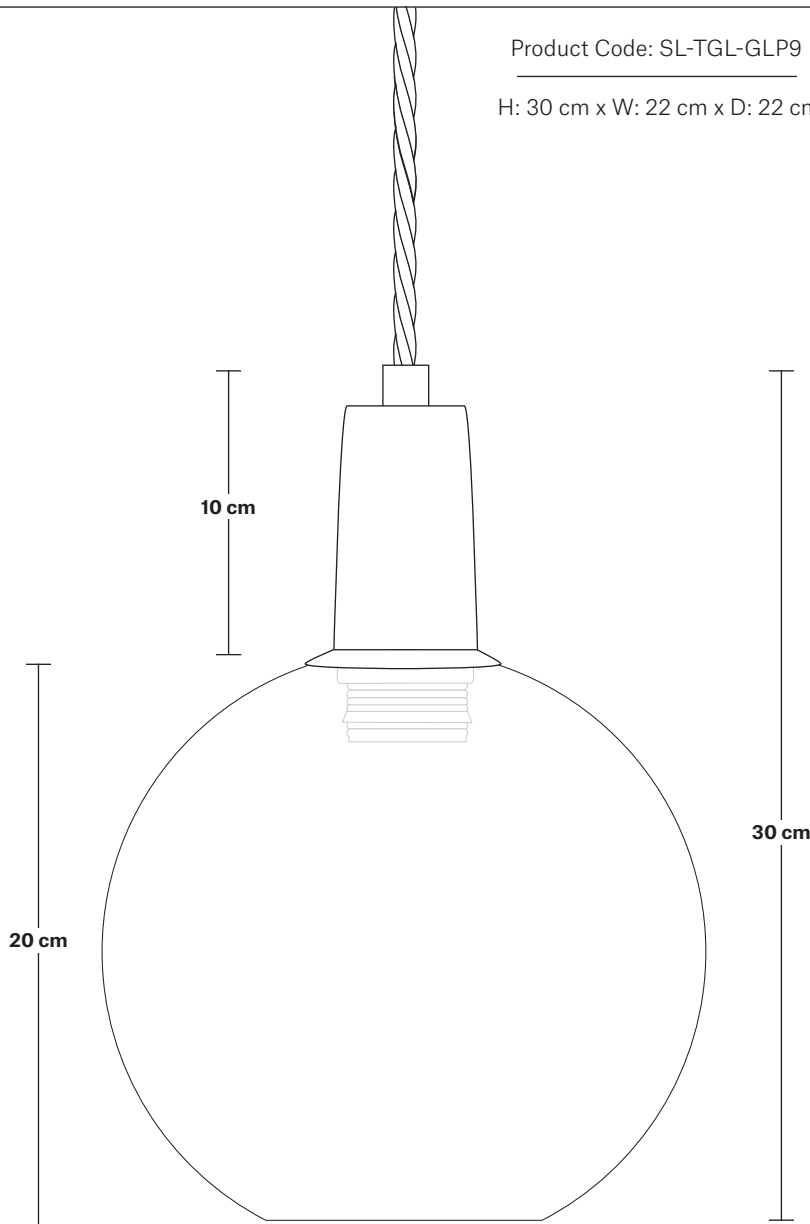

Sleek Tinted Glass Globe Pendant - 9 Inch

Product Code: SL-TGL-GLP9

H: 30 cm x W: 22 cm x D: 22 cm

SPECIFICATIONS

We meet all UK and EU lighting and safety regulations.

Our products are hand finished to ensure an authentic vintage look and therefore they may vary slightly from those shown in the images.

Bulb required: Standard screw (E27) fitting, max 25W.

Shade weight: 0.6 kg | **Holder weight:** 0.2 kg

Maximum weight: 0.8kg

INFORMATION

Finishes: Amber, Smoke Grey.

Ready to be installed, installation required.

Wall mount screws not included.

Holders available: Brass, Pewter, Copper.

Flex: 1m Black Twisted Fabric Flex.

Ceiling Rose: Brass, Pewter and Copper.

DIMENSIONS

Shade Diameter: 22 cm / 8.6"

Shade Height (no holder): 21 cm / 8.2"

Holder Diameter: 4 cm / 1.6"

Holder Height: 12 cm / 4.7"

Ceiling Rose Diameter: 8 cm / 3"

Ceiling Rose Height: 2 cm / 0.8"

INDUSTVILLE

Sleek Edison Cord Set ES E27 Bulb Holder - Ring & Fabric Flex

Product Code: SL-ECS