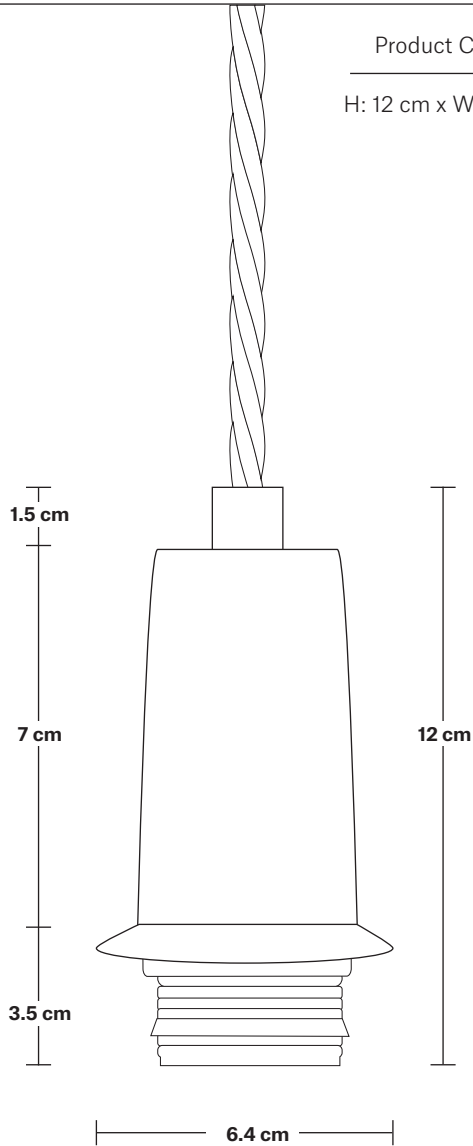

# Sleek Tinted Glass Globe Pendant - 9 Inch

Product Code: SL-TGL-GLP9

H: 30 cm x W: 22 cm x D: 22 cm

## DIMENSIONS

Shade Diameter: 22 cm / 8.6"

Shade Height (no holder): 21 cm / 8.2"

Holder Diameter: 4 cm / 1.6"

Holder Height: 12 cm / 4.7"

Ceiling Rose Diameter: 8 cm / 3"

Ceiling Rose Height: 2 cm / 0.8"

INDUSTVILLE

# Sleek Edison Cord Set ES E27 Bulb Holder - Ring & Fabric Flex

Product Code: SL-ECS

H: 12 cm x W: 4 cm x D: 4 cm

## DIMENSIONS

Bulb Holder Height: 12 cm / 4.7"

Bulb Holder Depth: 4 cm / 1.5"

INDUSTVILLE