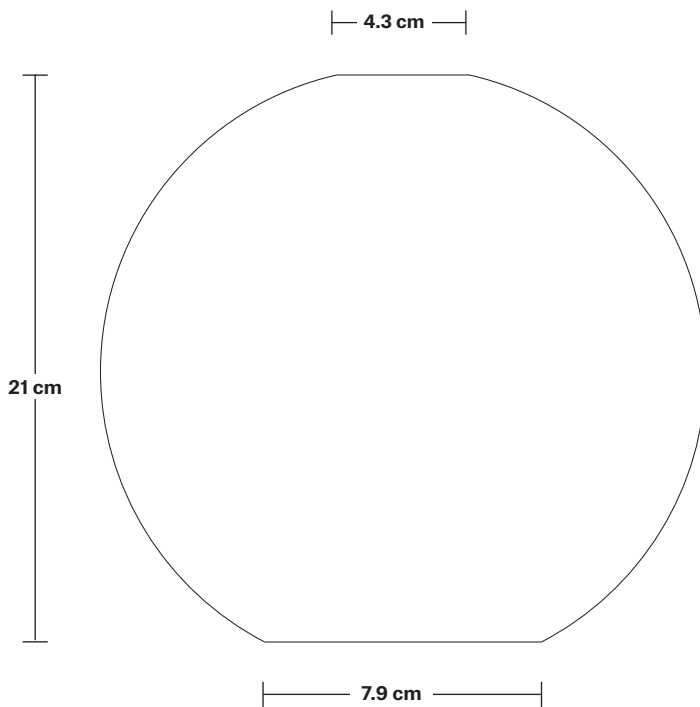

## DIMENSIONS

Shade Diameter: 22 cm / 8.6"

Shade Height (no holder): 21 cm / 8.2"

Holder Diameter: 4 cm / 1.6"

Holder Height: 12 cm / 4.7"

Ceiling Rose Diameter: 8 cm / 3"

Ceiling Rose Height: 2 cm / 0.8"

INDUSTVILLE

## DIMENSIONS

Bulb Holder Height: 12 cm / 4.7"

Bulb Holder Depth: 4 cm / 1.5"

INDUSTVILLE

# Tinted Glass Globe - 9 Inch - Shade Only

Product Code: TGL-GL9-SO

H: 21 cm x W: 22 cm x D: 22 cm

## DIMENSIONS

Shade Diameter: 22 cm / 8.6"

Shade Height (no holder): 21 cm / 8.2"

INDUSTVILLE