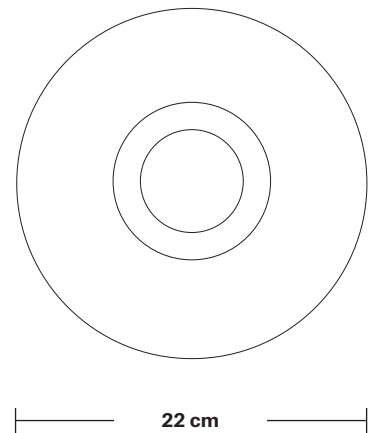

# Sleek Tinted Glass Globe Pendant - 9 Inch

Product Code: SL-TGL-GLP9

H: 30 cm x W: 22 cm x D: 22 cm

## DIMENSIONS

Shade Diameter: 22 cm / 8.6"

Shade Height (no holder): 21 cm / 8.2"

Holder Diameter: 4 cm / 1.6"

Holder Height: 12 cm / 4.7"

Ceiling Rose Diameter: 8 cm / 3"

Ceiling Rose Height: 2 cm / 0.8"

INDUSTVILLE

## DIMENSIONS

Bulb Holder Height: 12 cm / 4.7"

Bulb Holder Depth: 4 cm / 1.5"

INDUSTVILLE

## DIMENSIONS

Shade Diameter: 22 cm / 8.6"

Shade Height (no holder): 21 cm / 8.2"

INDUSTVILLE