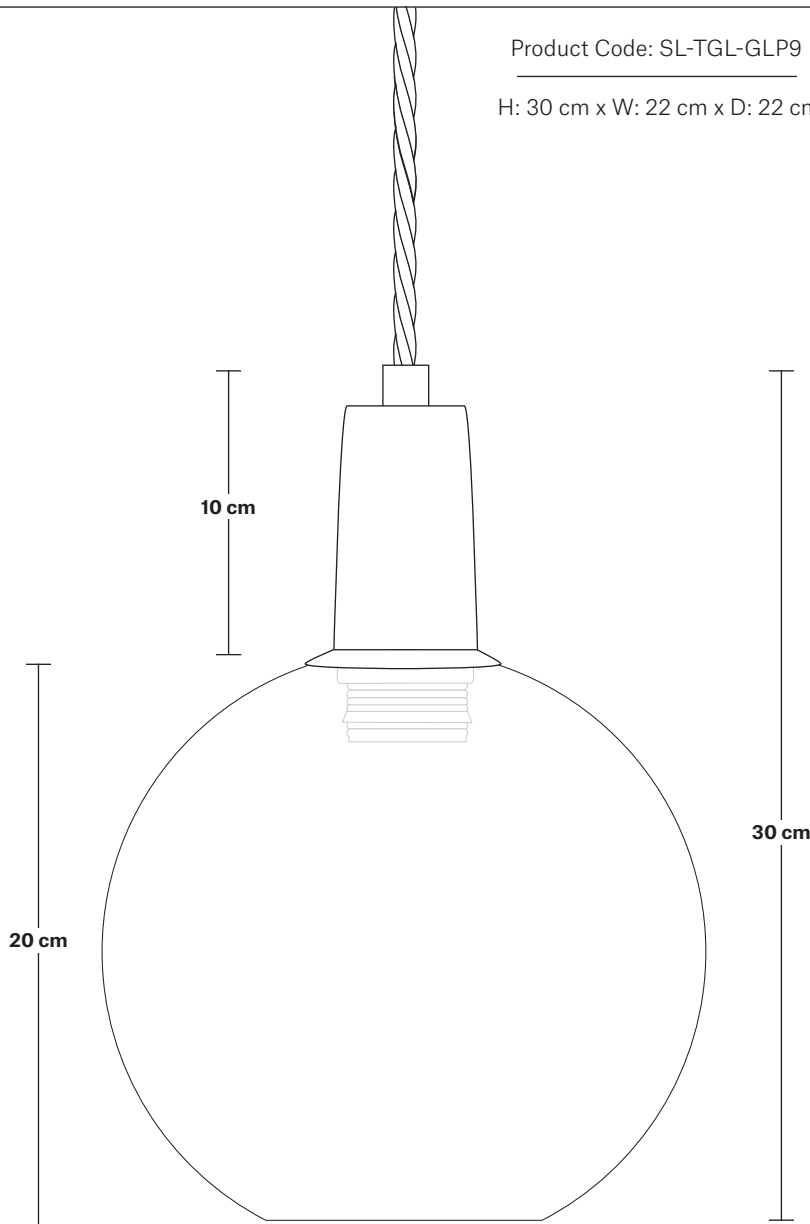

# Sleek Tinted Glass Globe Pendant - 9 Inch

Product Code: SL-TGL-GLP9

H: 30 cm x W: 22 cm x D: 22 cm

**Bulb required:** Standard screw (E27) fitting, max 25W.

**Shade weight:** 0.6 kg | **Holder weight:** 0.2 kg

**Maximum weight:** 0.8kg

## DIMENSIONS

Shade Diameter: 22 cm / 8.6"

Shade Height (no holder): 21 cm / 8.2"

Holder Diameter: 4 cm / 1.6"

Holder Height: 12 cm / 4.7"

Ceiling Rose Diameter: 8 cm / 3"

Ceiling Rose Height: 2 cm / 0.8"

INDUSTVILLE

## DIMENSIONS

Bulb Holder Height: 12 cm / 4.7"

Bulb Holder Depth: 4 cm / 1.5"

INDUSTVILLE