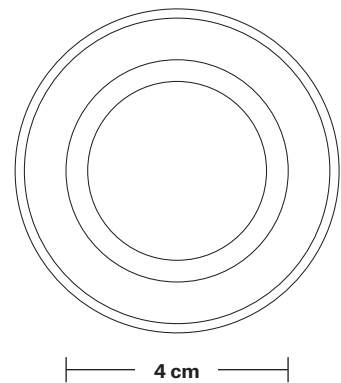

# Sleek Tinted Glass Globe Pendant - 9 Inch

Product Code: SL-TGL-GLP9

H: 30 cm x W: 22 cm x D: 22 cm

## DIMENSIONS

Shade Diameter: 22 cm / 8.6"

Shade Height (no holder): 21 cm / 8.2"

Holder Diameter: 4 cm / 1.6"

Holder Height: 12 cm / 4.7"

Ceiling Rose Diameter: 8 cm / 3"

Ceiling Rose Height: 2 cm / 0.8"

INDUSTVILLE

# Sleek Edison Cord Set ES E27 Bulb Holder - Ring & Fabric Flex

Product Code: SL-ECS

H: 12 cm x W: 4 cm x D: 4 cm

## DIMENSIONS

Shade Diameter: 22 cm / 8.6"

Shade Height (no holder): 21 cm / 8.2"

INDUSTVILLE