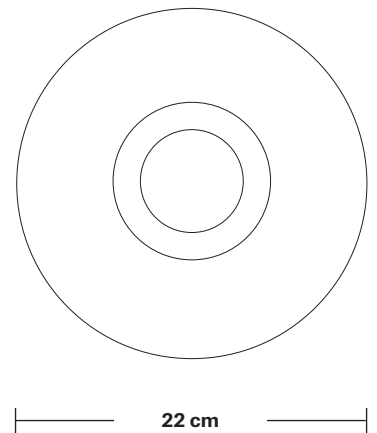

## DIMENSIONS

Shade Diameter: 22 cm / 8.6"

Shade Height (no holder): 21 cm / 8.2"

Holder Diameter: 4 cm / 1.6"

Holder Height: 12 cm / 4.7"

Ceiling Rose Diameter: 8 cm / 3"

Ceiling Rose Height: 2 cm / 0.8"

INDUSTVILLE

## DIMENSIONS

Bulb Holder Height: 12 cm / 4.7"

Bulb Holder Depth: 4 cm / 1.5"

INDUSTVILLE

# Tinted Glass Globe - 9 Inch - Shade Only

Product Code: TGL-GL9-SO

H: 21 cm x W: 22 cm x D: 22 cm

## DIMENSIONS

Shade Diameter: 22 cm / 8.6"

Shade Height (no holder): 21 cm / 8.2"

INDUSTVILLE