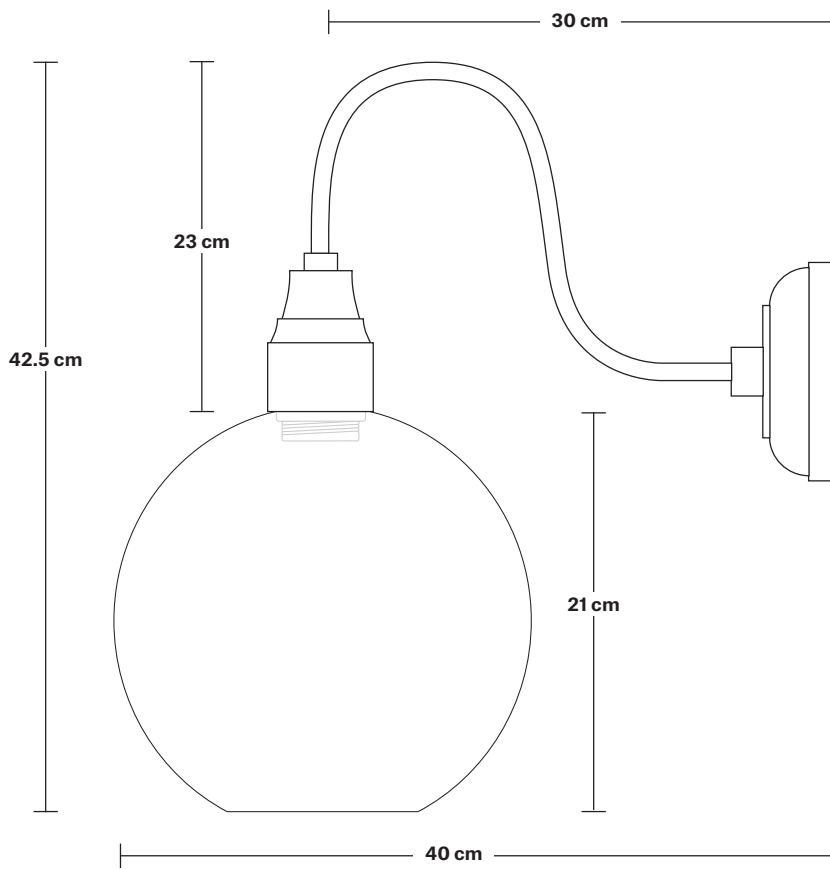

# Swan Neck Tinted Glass Globe Wall Light - 9 Inch

Product Code: SN-TGL-GLWL9

H: 42.5 cm x W: 22 cm x D: 40 cm

**Bulb required:** Standard screw (E27) fitting, max 40W.

**Shade weight:** 0.6 kg | **Holder weight:** 0.6 kg

**Maximum weight:** 1.1 kg

## DIMENSIONS

Shade Diameter: 22 cm / 8.6"

Shade Height (no holder): 21 cm / 8.2"

Holder Diameter: 6 cm / 2.3"

Holder Height: 25 cm / 9.8"

Wall Rose Diameter: 13 cm / 5.1"

Wall Rose Height: 3 cm / 1.2"

INDUSTVILLE

## DIMENSIONS

Holder Diameter: 6 cm / 2.3"

Holder Height: 25 cm / 10"

Projection: 23 cm / 9.1"

Wall Rose Diameter: 13 cm / 5.1"

Wall Rose Depth: 3 cm / 1.2"