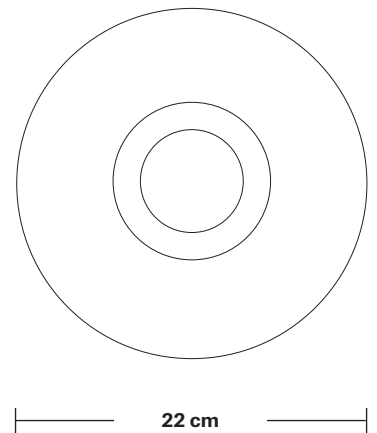

## DIMENSIONS

Shade Diameter: 22 cm / 8.6"

Shade Height (no holder): 21 cm / 8.2"

Holder Diameter: 6 cm / 2.3"

Holder Height: 25 cm / 9.8"

Wall Rose Diameter: 13 cm / 5.1"

Wall Rose Height: 3 cm / 1.2"

INDUSTVILLE

## DIMENSIONS

Holder Diameter: 6 cm / 2.3"

Holder Height: 25 cm / 10"

Projection: 23 cm / 9.1"

Wall Rose Diameter: 13 cm / 5.1"

Wall Rose Depth: 3 cm / 1.2"

# Tinted Glass Globe - 9 Inch - Shade Only

Product Code: TGL-GL9-SO

H: 21 cm x W: 22 cm x D: 22 cm

## DIMENSIONS

Shade Diameter: 22 cm / 8.6"

Shade Height (no holder): 21 cm / 8.2"

INDUSTVILLE