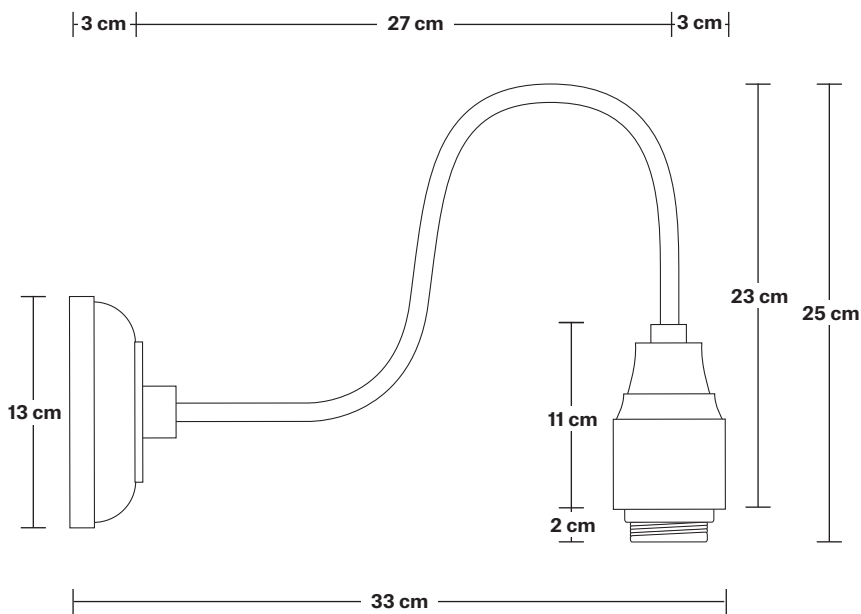

## DIMENSIONS

Shade Diameter: 22 cm / 8.6"

Shade Height (no holder): 21 cm / 8.2"

Holder Diameter: 6 cm / 2.3"

Holder Height: 25 cm / 9.8"

Wall Rose Diameter: 13 cm / 5.1"

Wall Rose Height: 3 cm / 1.2"

INDUSTVILLE

# Swan Neck Wall Holder

Product Code: SN-WL

H: 25 cm x W: 13 cm x D: 33 cm

## DIMENSIONS

Holder Diameter: 6 cm / 2.3"

Holder Height: 25 cm / 10"

Projection: 23 cm / 9.1"

Wall Rose Diameter: 13 cm / 5.1"

Wall Rose Depth: 3 cm / 1.2"

## DIMENSIONS

Shade Diameter: 22 cm / 8.6"

Shade Height (no holder): 21 cm / 8.2"

INDUSTVILLE