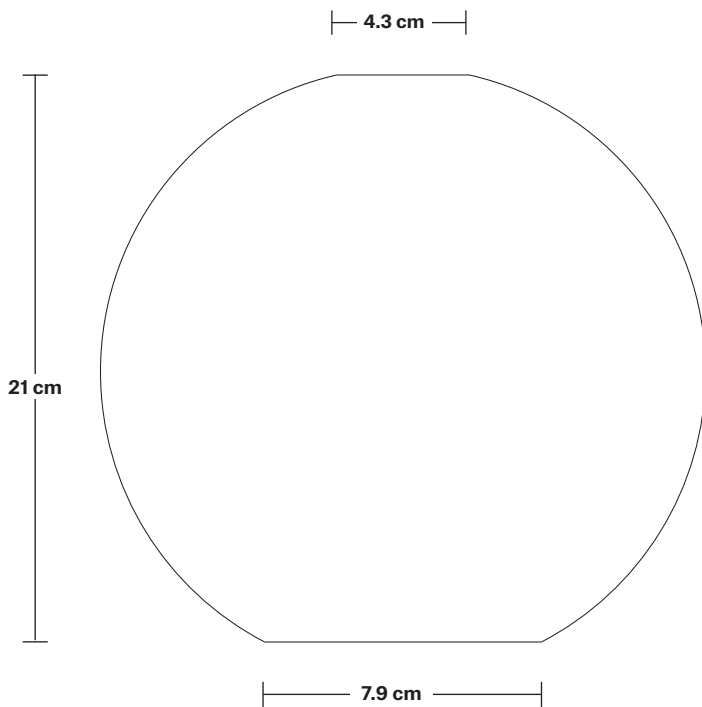

## DIMENSIONS

Shade Diameter: 22 cm / 8.6"

Shade Height (no holder): 21 cm / 8.2"

Holder Diameter: 6 cm / 2.3"

Holder Height: 25 cm / 9.8"

Wall Rose Diameter: 13 cm / 5.1"

Wall Rose Height: 3 cm / 1.2"

INDUSTVILLE

## DIMENSIONS

Holder Diameter: 6 cm / 2.3"

Holder Height: 25 cm / 10"

Projection: 23 cm / 9.1"

Wall Rose Diameter: 13 cm / 5.1"

Wall Rose Depth: 3 cm / 1.2"

# Tinted Glass Globe - 9 Inch - Shade Only

Product Code: TGL-GL9-SO

H: 21 cm x W: 22 cm x D: 22 cm

## DIMENSIONS

Shade Diameter: 22 cm / 8.6"

Shade Height (no holder): 21 cm / 8.2"

INDUSTVILLE