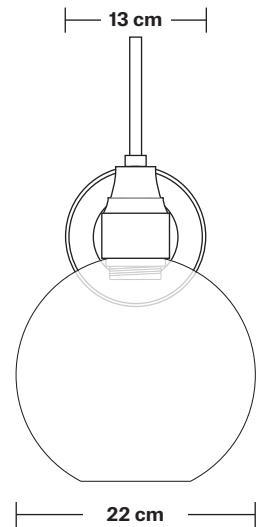

# Swan Neck Tinted Glass Globe Wall Light - 9 Inch

Product Code: SN-TGL-GLWL9

H: 42.5 cm x W: 22 cm x D: 40 cm

## DIMENSIONS

Shade Diameter: 22 cm / 8.6"

Shade Height (no holder): 21 cm / 8.2"

Holder Diameter: 6 cm / 2.3"

Holder Height: 25 cm / 9.8"

Wall Rose Diameter: 13 cm / 5.1"

Wall Rose Height: 3 cm / 1.2"

INDUSTVILLE

## DIMENSIONS

Holder Diameter: 6 cm / 2.3"

Holder Height: 25 cm / 10"

Projection: 23 cm / 9.1"

Wall Rose Diameter: 13 cm / 5.1"

Wall Rose Depth: 3 cm / 1.2"

## DIMENSIONS

Shade Diameter: 22 cm / 8.6"

Shade Height (no holder): 21 cm / 8.2"

INDUSTVILLE