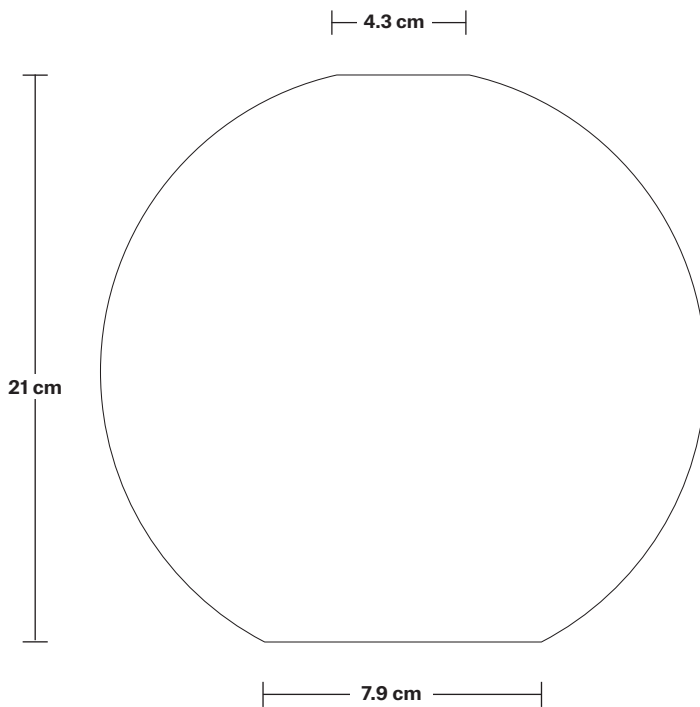

Orlando Tinted Glass Glob Pendant - 9 Inch

Product Code: OR-TGL-GLP9

H: 26.5 cm x W: 22 cm x D: 22 cm

SPECIFICATIONS

We meet all UK and EU lighting and safety regulations.

Our products are hand finished to ensure an authentic vintage look and therefore they may vary slightly from those shown in the images.

Wall mount screws not included.

Holders available: Brass, Pewter.

Flex: 1m Black Round Fabric Flex.

Ceiling rose: Brass, Pewter.

DIMENSIONS

Shade Diameter: 22 cm / 8.6"

Shade Height (no holder): 21 cm / 8.2"

Holder Diameter: 7 cm / 2.8"

Holder Height: 6 cm / 2.4"

Ceiling Rose Diameter: 12 cm / 4.9"

Ceiling Rose Height: 4 cm / 1.6"

INDUSTVILLE

Tinted Glass Globe - 9 Inch - Shade Only

Product Code: TGL-GL9-SO

H: 21 cm x W: 22 cm x D: 22 cm

Shade weight: 0.6 kg

INFORMATION

Finishes: Amber, Smoke Grey.

DIMENSIONS

Shade Diameter: 22 cm / 8.6"

Shade Height (no holder): 21 cm / 8.2"

INDUSTVILLE

Tinted Glass Globe - 9 Inch - Smoke Grey