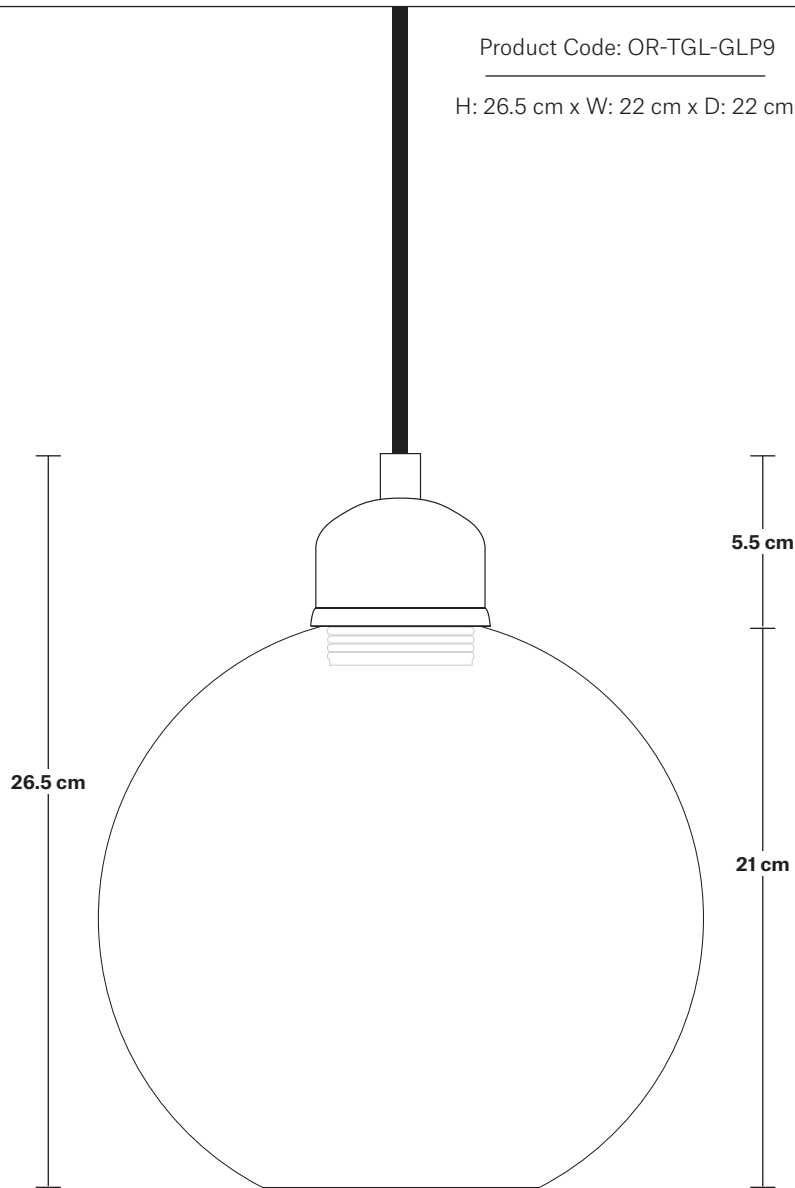

Orlando Tinted Glass Glob Pendant - 9 Inch

Product Code: OR-TGL-GLP9

H: 26.5 cm x W: 22 cm x D: 22 cm

SPECIFICATIONS

We meet all UK and EU lighting and safety regulations.

Our products are hand finished to ensure an authentic vintage look and therefore they may vary slightly from those shown in the images.

Bulb required: Standard screw (E27) fitting, max 40W.

Shade weight: 0.6 kg | **Holder weight:** 0.3kg

Maximum weight: 0.9kg

INFORMATION

Finishes: Amber, Smoke Grey.

Ready to be installed, installation required.

Wall mount screws not included.

Holders available: Brass, Pewter.

Flex: 1m Black Round Fabric Flex.

Ceiling rose: Brass, Pewter.

DIMENSIONS

Shade Diameter: 22 cm / 8.6"

Shade Height (no holder): 21 cm / 8.2"

Holder Diameter: 7 cm / 2.8"

Holder Height: 6 cm / 2.4"

Ceiling Rose Diameter: 12 cm / 4.9"

Ceiling Rose Height: 4 cm / 1.6"

INDUSTVILLE

Tinted Glass Globe - 9 Inch - Shade Only

Product Code: TGL-GL9-SO

H: 21 cm x W: 22 cm x D: 22 cm