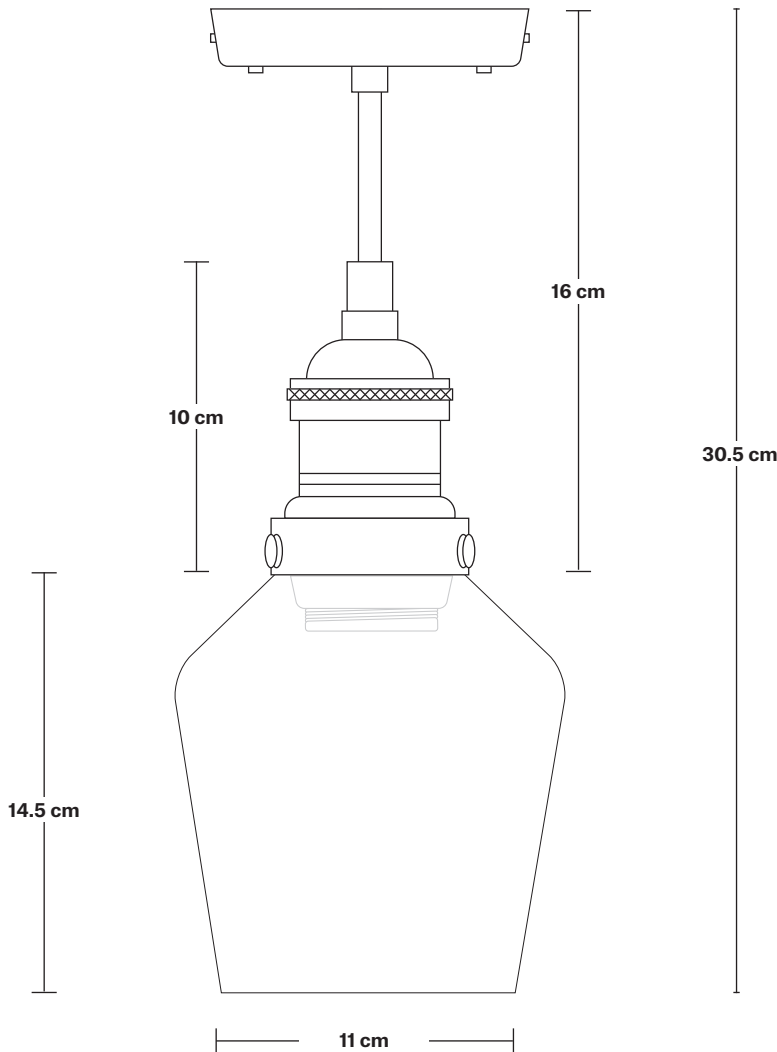

Brooklyn Tinted Glass Schoolhouse Flush Mount - 5.5 Inch

Product Code: BR-TGL-SHFM5

H: 30.5 cm x W: 14 cm x D: 14 cm

SPECIFICATIONS

We meet all UK and EU lighting and safety regulations.

Our products are hand finished to ensure an authentic vintage look and therefore they may vary slightly from those shown in the images.

Bulb required: Standard screw (E27) fitting, max 40W.

Shade weight: 0.5 kg | **Holder weight:** 0.5 kg

Maximum weight: 1 kg

INFORMATION

Finishes: Amber, Smoke Grey.

Ready to be installed, installation required.

Wall mount screws not included.

Holders available: Brass, Pewter, Copper.

Ceiling rose: Pewter.

DIMENSIONS

Shade Diameter: 14 cm / 5.5"

Shade Height (no holder): 14.5 cm / 5.7"

Holder Diameter: 6 cm / 2.3"

Holder Height: 18 cm / 7.1"

Ceiling Rose Diameter: 12 cm / 4.7"

Ceiling Rose Height: 2 cm / 0.8"

Brooklyn Flush Mount Holder

Product Code: BR-FM

H: 17.5 cm x W: 12 cm x D: 12 cm

SPECIFICATIONS

We meet all UK and EU lighting and safety regulations.