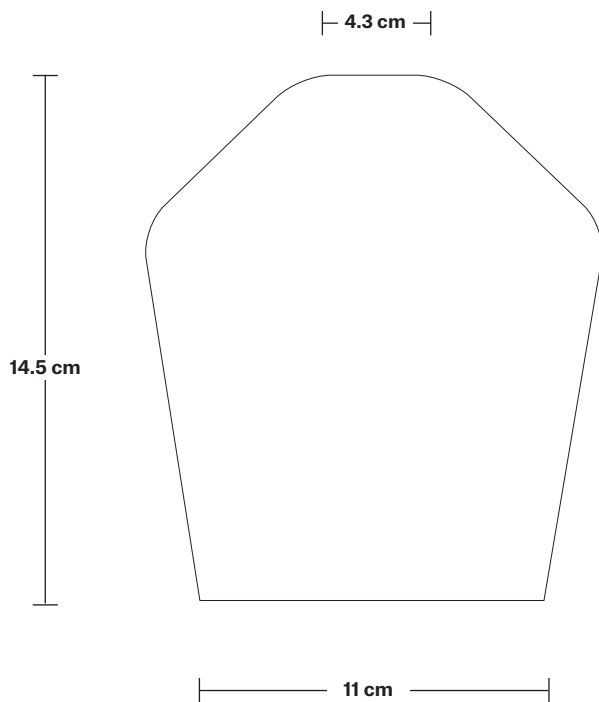

Wall mount screws not included.

Holders available: Brass, Pewter, Copper.

Ceiling rose: Pewter.

DIMENSIONS

Shade Diameter: 14 cm / 5.5"

Shade Height (no holder): 14.5 cm / 5.7"

Holder Diameter: 6 cm / 2.3"

Holder Height: 18 cm / 7.1"

Ceiling Rose Diameter: 12 cm / 4.7"

Ceiling Rose Height: 2 cm / 0.8"

Brooklyn Flush Mount Holder

Product Code: BR-FM

H: 17.5 cm x W: 12 cm x D: 12 cm

SPECIFICATIONS

We meet all UK and EU lighting and safety regulations.

INFORMATION

Finishes: Brass, Pewter, Copper.

Ready to be installed, installation required.

Wall mount screws not included.

Ceiling rose: Pewter.

DIMENSIONS

Holder Diameter: 12 cm / 4.7"

Holder Height: 17.5 cm / 6.9"

Ceiling Rose Diameter: 12 cm / 4.7"

Ceiling Rose Depth: 2 cm / 0.8"

Tinted Glass Schoolhouse – 5.5 Inch – Shade Only

Product Code: TGL-SH5-SO

H: 14.5 cm x W: 14 cm x D: 14 cm

SPECIFICATIONS

We meet all UK and EU lighting and safety regulations.