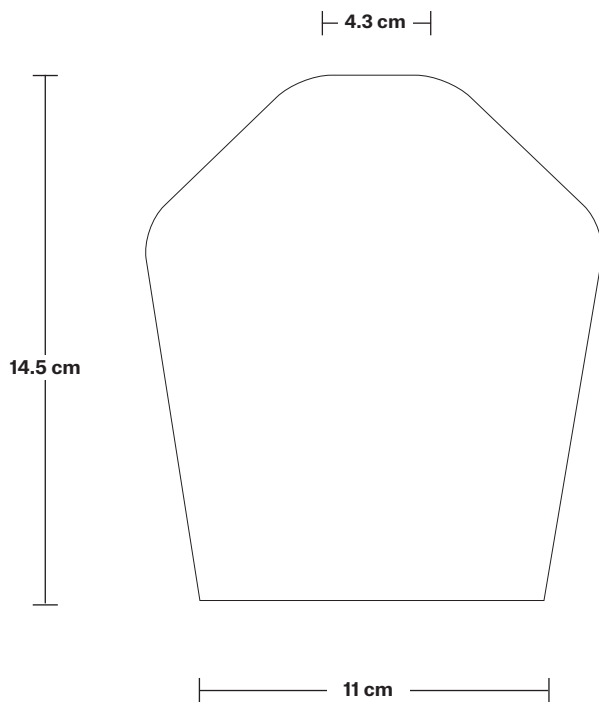

Shade Height (no holder): 14.5 cm / 5.7"

Holder Diameter: 6 cm / 2.5"

Holder Height: 18 cm / 7.1"

Wall Rose Diameter: 12 cm / 4.9"

Wall Rose Height: 2 cm / 0.8"

INDUSTVILLE

Brooklyn Wall Light Holder

Product Code: BR-WL

H: 18 cm x W: 12 cm x D: 20 cm

SPECIFICATIONS

We meet all UK and EU lighting and safety regulations.

Our products are hand finished to ensure an authentic vintage look and therefore they may vary slightly from those shown in the images.

Wall rose: Pewter.

DIMENSIONS

Holder Diameter: 6 cm / 2.5"

Holder Height: 18 cm / 7.1"

Projection: 20 cm / 7.9"

Wall Rose Diameter: 12 cm / 4.9"

Wall Rose Depth: 2 cm / 0.8"

Tinted Glass Schoolhouse – 5.5 Inch – Shade Only

Product Code: TGL-SH5-SO

H: 14.5 cm x W: 14 cm x D: 14 cm

SPECIFICATIONS

We meet all UK and EU lighting and safety regulations.

Our products are hand finished to ensure an authentic vintage look and therefore they may vary slightly from those shown in the images.