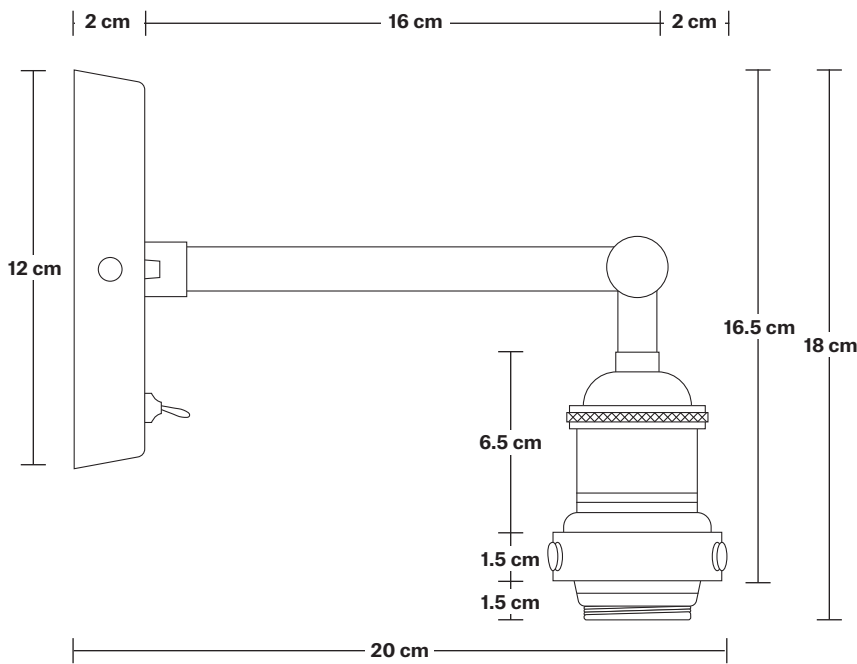

Wall mount screws not included.

The lights can be operated by both the flick switch or the main switch.

Holders available: Brass, Pewter, Copper.

Ceiling rose: Pewter.

DIMENSIONS

Shade Diameter: 14 cm / 5.5"

Shade Height (no holder): 14.5 cm / 5.7"

Holder Diameter: 6 cm / 2.5"

Holder Height: 18 cm / 7.1"

Wall Rose Diameter: 12 cm / 4.9"

Wall Rose Height: 2 cm / 0.8"

INDUSTVILLE

Brooklyn Wall Light Holder

Product Code: BR-WL

H: 18 cm x W: 12 cm x D: 20 cm

SPECIFICATIONS

We meet all UK and EU lighting and safety regulations.

Our products are hand finished to ensure an authentic vintage look and therefore they may vary slightly from those shown in the images.

Wall rose: Pewter.

DIMENSIONS

Holder Diameter: 6 cm / 2.5"

Holder Height: 18 cm / 7.1"

Projection: 20 cm / 7.9"

Wall Rose Diameter: 12 cm / 4.9"

Wall Rose Depth: 2 cm / 0.8"

Tinted Glass Schoolhouse – 5.5 Inch – Shade Only