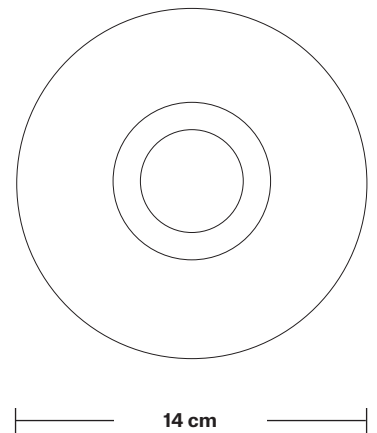

Shade Height (no holder): 14.5 cm / 5.7"

Holder Diameter: 6 cm / 2.5"

Holder Height: 18 cm / 7.1"

Wall Rose Diameter: 12 cm / 4.9"

Wall Rose Height: 2 cm / 0.8"

INDUSTVILLE

Brooklyn Wall Light Holder

Product Code: BR-WL

H: 18 cm x W: 12 cm x D: 20 cm

SPECIFICATIONS

We meet all UK and EU lighting and safety regulations.

Our products are hand finished to ensure an authentic vintage look and therefore they may vary slightly from those shown in the images.

Wall rose: Pewter.

DIMENSIONS

Holder Diameter: 6 cm / 2.5"

Holder Height: 18 cm / 7.1"

Projection: 20 cm / 7.9"

Wall Rose Diameter: 12 cm / 4.9"

Wall Rose Depth: 2 cm / 0.8"

Tinted Glass Schoolhouse – 5.5 Inch – Shade Only

Product Code: TGL-SH5-SO

H: 14.5 cm x W: 14 cm x D: 14 cm

SPECIFICATIONS

We meet all UK and EU lighting and safety regulations.

Our products are hand finished to ensure an authentic vintage look and therefore they may vary slightly from those shown in the images.