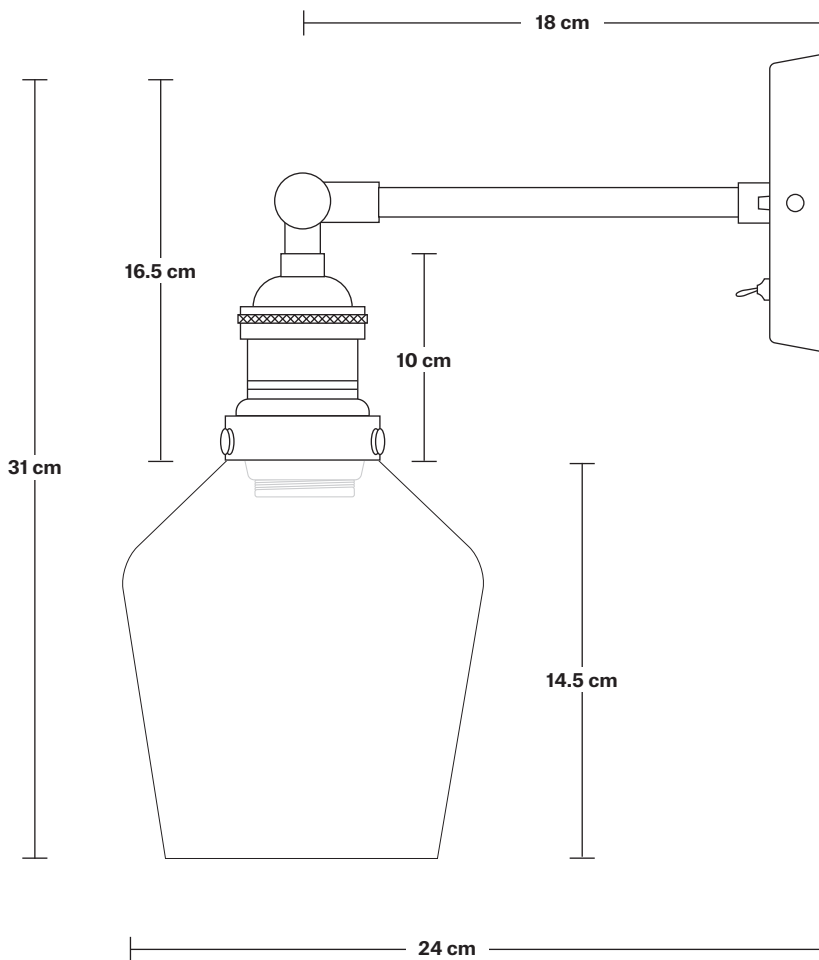

Brooklyn Tinted Glass Schoolhouse Wall Light - 5.5 Inch

Product Code: BR-TGL-SHWL5

H: 31 cm x W: 14 cm x D: 24 cm

SPECIFICATIONS

We meet all UK and EU lighting and safety regulations.

Our products are hand finished to ensure an authentic vintage look and therefore they may vary slightly from those shown in the images.

Wall mount screws not included.

The lights can be operated by both the flick switch or the main switch.

Holders available: Brass, Pewter, Copper.

Ceiling rose: Pewter.

DIMENSIONS

Shade Diameter: 14 cm / 5.5"

Shade Height (no holder): 14.5 cm / 5.7"

Holder Diameter: 6 cm / 2.5"

Holder Height: 18 cm / 7.1"

Wall Rose Diameter: 12 cm / 4.9"

Wall Rose Height: 2 cm / 0.8"

INDUSTVILLE

Brooklyn Wall Light Holder

Product Code: BR-WL

H: 18 cm x W: 12 cm x D: 20 cm

SPECIFICATIONS

We meet all UK and EU lighting and safety regulations.

Our products are hand finished to ensure an authentic vintage look and therefore they may vary slightly from those shown in the images.