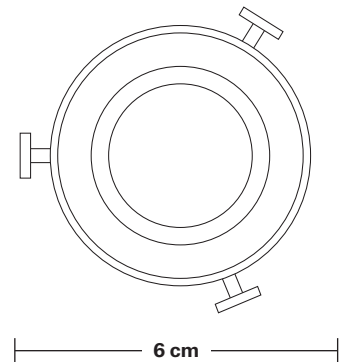

Brooklyn Tinted Glass Schoolhouse Wall Light - 5.5 Inch

Product Code: BR-TGL-SHWL5

H: 31 cm x W: 14 cm x D: 24 cm

SPECIFICATIONS

We meet all UK and EU lighting and safety regulations.

Our products are hand finished to ensure an authentic vintage look and therefore they may vary slightly from those shown in the images.

Wall mount screws not included.

The lights can be operated by both the flick switch or the main switch.

Holders available: Brass, Pewter, Copper.

Ceiling rose: Pewter.

DIMENSIONS

Shade Diameter: 14 cm / 5.5"

Shade Height (no holder): 14.5 cm / 5.7"

Holder Diameter: 6 cm / 2.5"

Holder Height: 18 cm / 7.1"

Wall Rose Diameter: 12 cm / 4.9"

Wall Rose Height: 2 cm / 0.8"

INDUSTVILLE

Brooklyn Wall Light Holder

Product Code: BR-WL

H: 18 cm x W: 12 cm x D: 20 cm

SPECIFICATIONS

We meet all UK and EU lighting and safety regulations.

Our products are hand finished to ensure an authentic vintage look and therefore they may vary slightly from those shown in the images.