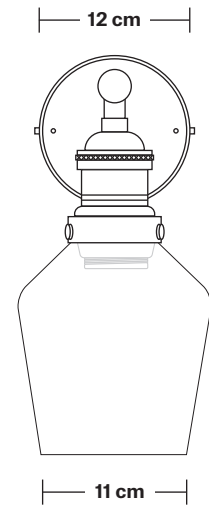

Brooklyn Tinted Glass Schoolhouse Wall Light - 5.5 Inch

Product Code: BR-TGL-SHWL5

H: 31 cm x W: 14 cm x D: 24 cm

SPECIFICATIONS

We meet all UK and EU lighting and safety regulations.

Our products are hand finished to ensure an authentic vintage look and therefore they may vary slightly from those shown in the images.

Shade Height (no holder): 14.5 cm / 5.7"

Holder Diameter: 6 cm / 2.5"

Holder Height: 18 cm / 7.1"

Wall Rose Diameter: 12 cm / 4.9"

Wall Rose Height: 2 cm / 0.8"

INDUSTVILLE

Brooklyn Wall Light Holder

Product Code: BR-WL

H: 18 cm x W: 12 cm x D: 20 cm

SPECIFICATIONS

We meet all UK and EU lighting and safety regulations.

Our products are hand finished to ensure an authentic vintage look and therefore they may vary slightly from those shown in the images.

Wall rose: Pewter.

DIMENSIONS

Holder Diameter: 6 cm / 2.5"

Holder Height: 18 cm / 7.1"

Projection: 20 cm / 7.9"

Wall Rose Diameter: 12 cm / 4.9"

Wall Rose Depth: 2 cm / 0.8"

Tinted Glass Schoolhouse – 5.5 Inch – Shade Only