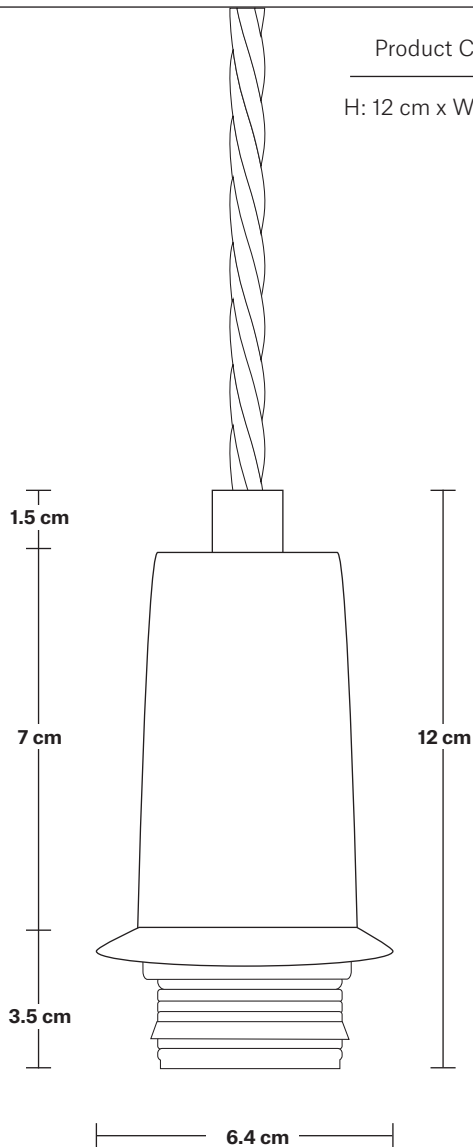

Sleek Tinted Glass Schoolhouse Pendant - 5.5 Inch

Product Code: SL-TGL-SHP5

H: 23.5 cm x W: 14 cm x D: 14 cm

SPECIFICATIONS

We meet all UK and EU lighting and safety regulations.

Our products are hand finished to ensure an authentic vintage look and therefore they may vary slightly from those shown in the images.

Wall mount screws not included.

Holders available: Brass, Pewter, Copper.

Flex: 1m Black Twisted Fabric Flex.

Ceiling Rose: Brass, Pewter and Copper.

DIMENSIONS

Shade Diameter: 14 cm / 5.5"

Shade Height (no holder): 14.5 cm / 5.7"

Holder Diameter: 4 cm / 1.6"

Holder Height: 12 cm / 4.7"

Ceiling Rose Diameter: 8 cm / 3"

Ceiling Rose Height: 2 cm / 0.8"

INDUSTVILLE

Sleek Edison Cord Set ES E27 Bulb Holder - Ring & Fabric Flex

Product Code: SL-ECS

H: 12 cm x W: 4 cm x D: 4 cm

SPECIFICATIONS

We meet all UK and EU lighting and safety regulations.

Our products are hand finished to ensure an authentic vintage look and therefore they may vary slightly from those shown in the images.