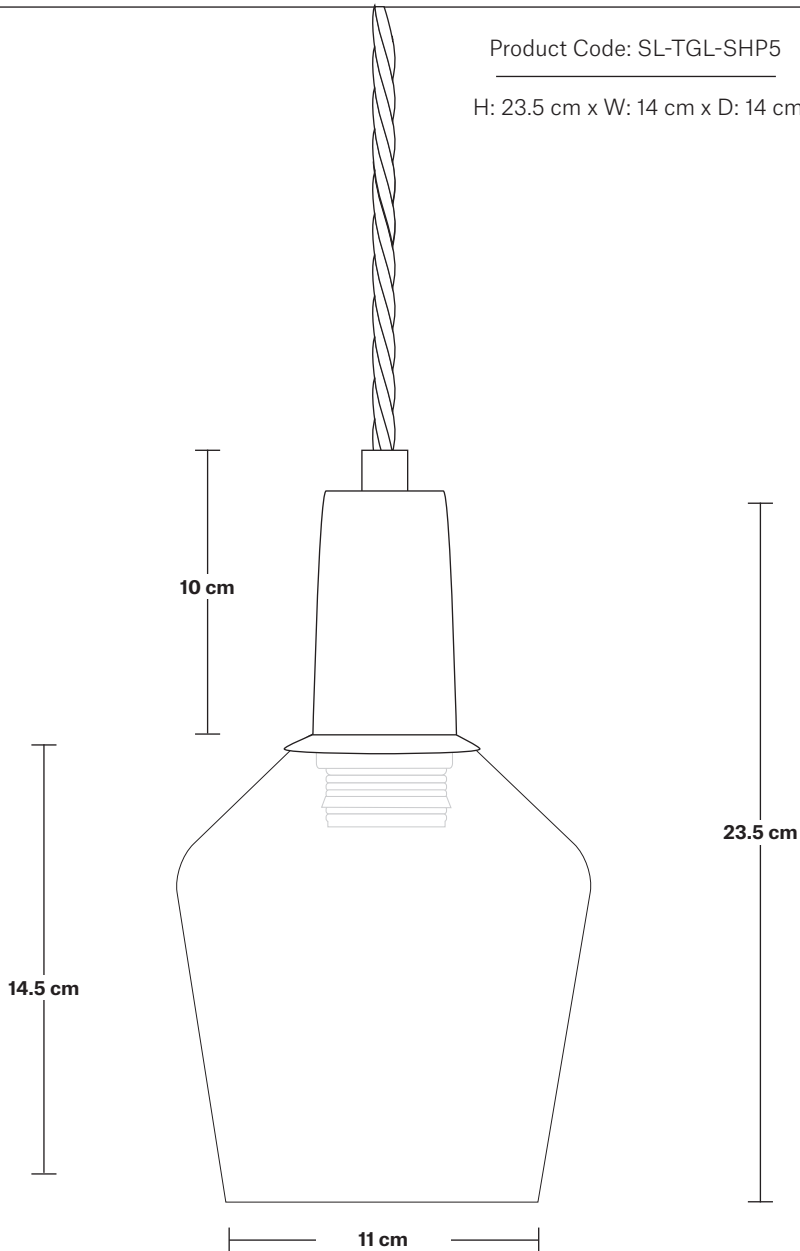

Sleek Tinted Glass Schoolhouse Pendant - 5.5 Inch

Product Code: SL-TGL-SHP5

H: 23.5 cm x W: 14 cm x D: 14 cm

SPECIFICATIONS

We meet all UK and EU lighting and safety regulations.

Our products are hand finished to ensure an authentic vintage look and therefore they may vary slightly from those shown in the images.

Bulb required: Standard screw (E27) fitting, max 25W.

Shade weight: 0.5 kg | **Holder weight:** 0.2 kg

Maximum weight: 0.7 kg

INFORMATION

Finishes: Amber, Smoke Grey.

Ready to be installed, installation required.

Wall mount screws not included.

Holders available: Brass, Pewter, Copper.

Flex: 1m Black Twisted Fabric Flex.

Ceiling Rose: Brass, Pewter and Copper.

DIMENSIONS

Shade Diameter: 14 cm / 5.5"

Shade Height (no holder): 14.5 cm / 5.7"

Holder Diameter: 4 cm / 1.6"

Holder Height: 12 cm / 4.7"

Ceiling Rose Diameter: 8 cm / 3"

Ceiling Rose Height: 2 cm / 0.8"

INDUSTVILLE

Sleek Edison Cord Set ES E27 Bulb Holder - Ring & Fabric Flex

Product Code: SL-ECS