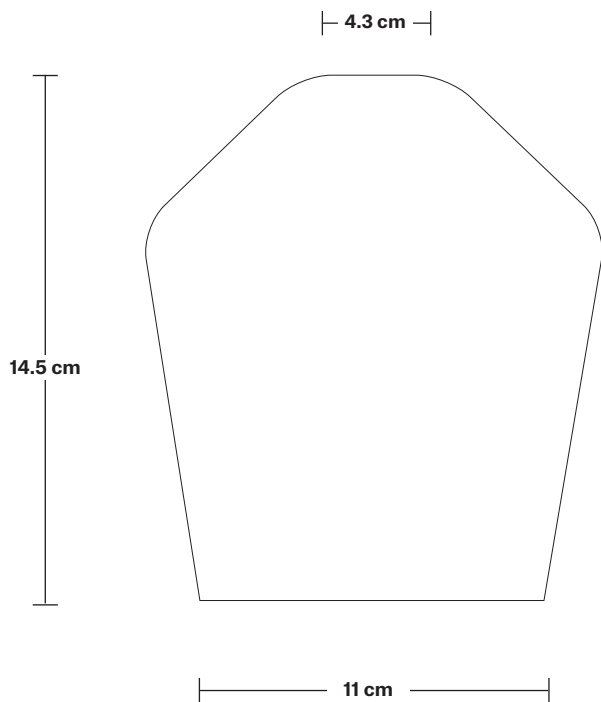

Wall mount screws not included.

Holders available: Brass, Pewter, Copper.

Flex: 1m Black Twisted Fabric Flex.

Ceiling Rose: Brass, Pewter and Copper.

DIMENSIONS

Shade Diameter: 14 cm / 5.5"

Shade Height (no holder): 14.5 cm / 5.7"

H: 12 cm x W: 4 cm x D: 4 cm

SPECIFICATIONS

We meet all UK and EU lighting and safety regulations.

Our products are hand finished to ensure an authentic vintage look and therefore they may vary slightly from those shown in the images.

Bulb required: Standard screw (E27) fitting, max 25W.

Weight: 0.27 kg

INFORMATION

Finishes: Brass, Pewter, Copper.

Ready to be installed, installation required.

Wall mount screws not included.

DIMENSIONS

Bulb Holder Height: 12 cm / 4.7"

Bulb Holder Depth: 4 cm / 1.5"

INDUSTVILLE

Tinted Glass Schoolhouse – 5.5 Inch – Shade Only

Product Code: TGL-SH5-SO

H: 14.5 cm x W: 14 cm x D: 14 cm

SPECIFICATIONS

We meet all UK and EU lighting and safety regulations.