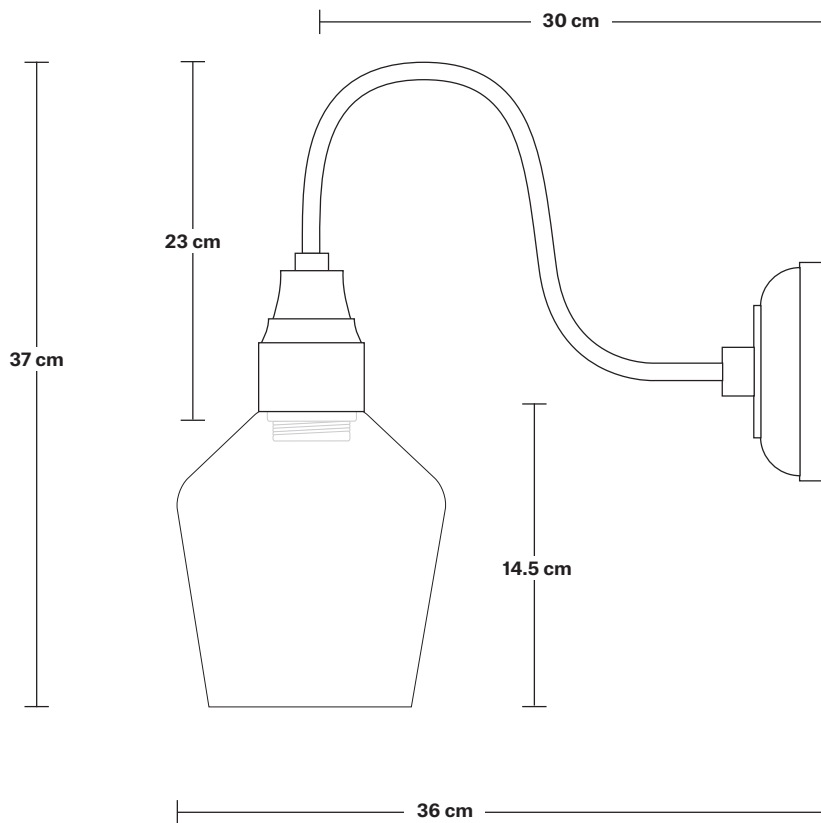

Swan Neck Tinted Glass Schoolhouse Wall Light - 5.5 Inch

Product Code: SN-TGL-SHWL5

H: 37 cm x W: 14 cm x D: 36 cm

SPECIFICATIONS

We meet all UK and EU lighting and safety regulations.

Our products are hand finished to ensure an authentic vintage look and therefore they may vary slightly from those shown in the images.

Bulb required: Standard screw (E27) fitting, max 40W.

Shade weight: 0.5 kg | **Holder weight:** 0.6 kg

Maximum weight: 1.1 kg

INFORMATION

Finishes: Amber, Smoke Grey.

Ready to be installed, installation required.

Wall mount screws not included.

Holders available: Brass, Pewter.

Wall rose: Brass, Pewter.

DIMENSIONS

Shade Diameter: 14 cm / 5.5"

Shade Height (no holder): 14.5 cm / 5.7"

Holder Diameter: 6 cm / 2.3"

Holder Height: 25 cm / 9.8"

Wall Rose Diameter: 13 cm / 5.1"

Wall Rose Height: 3 cm / 1.2"

Swan Neck Wall Holder

Product Code: SN-WL

H: 25 cm x W: 13 cm x D: 33 cm

SPECIFICATIONS

We meet all UK and EU lighting and safety regulations.

Our products are hand finished to ensure an authentic vintage look and therefore they may vary slightly from those shown in the images.