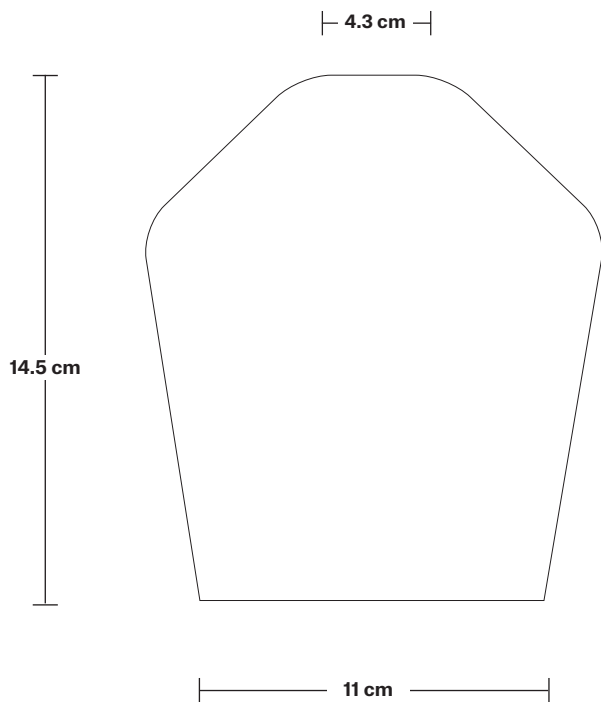

Wall mount screws not included.

Holders available: Brass, Pewter.

Wall rose: Brass, Pewter.

DIMENSIONS

Shade Diameter: 14 cm / 5.5"

Shade Height (no holder): 14.5 cm / 5.7"

Holder Diameter: 6 cm / 2.3"

Holder Height: 25 cm / 9.8"

Wall Rose Diameter: 13 cm / 5.1"

Wall Rose Height: 3 cm / 1.2"

Swan Neck Wall Holder

Product Code: SN-WL

H: 25 cm x W: 13 cm x D: 33 cm

SPECIFICATIONS

We meet all UK and EU lighting and safety regulations.

Our products are hand finished to ensure an authentic vintage look and therefore they may vary slightly from those shown in the images.

DIMENSIONS

Holder Diameter: 6 cm / 2.3"

Holder Height: 25 cm / 10"

Projection: 23 cm / 9.1"

Wall Rose Diameter: 13 cm / 5.1"

Wall Rose Depth: 3 cm / 1.2"

Tinted Glass Schoolhouse – 5.5 Inch – Shade Only

Product Code: TGL-SH5-SO

H: 14.5 cm x W: 14 cm x D: 14 cm

SPECIFICATIONS

We meet all UK and EU lighting and safety regulations.

Our products are hand finished to ensure an authentic vintage look and therefore they may vary slightly from those shown in the images.