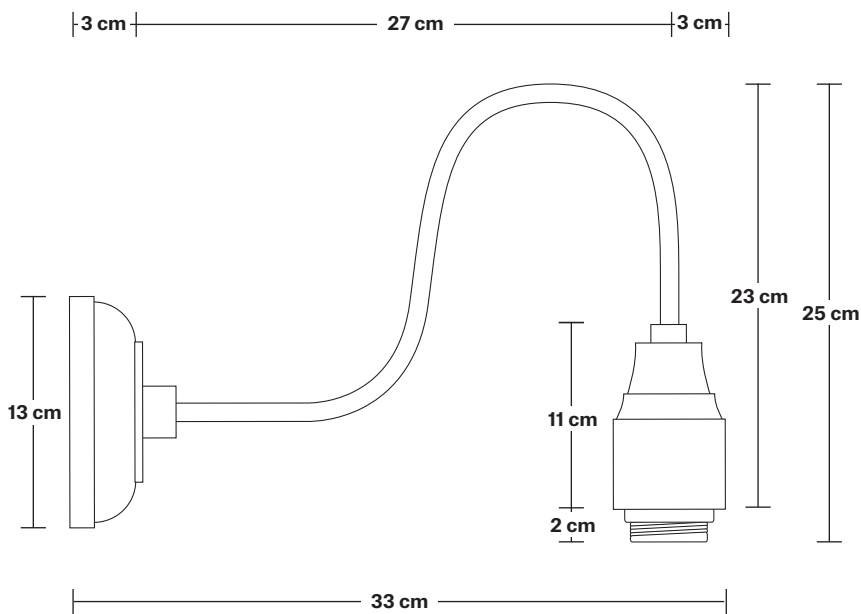

Swan Neck Tinted Glass Schoolhouse Wall Light - 5.5 Inch

Product Code: SN-TGL-SHWL5

H: 37 cm x W: 14 cm x D: 36 cm

SPECIFICATIONS

We meet all UK and EU lighting and safety regulations.

Our products are hand finished to ensure an authentic vintage look and therefore they may vary slightly from those shown in the images.

Wall mount screws not included.

Holders available: Brass, Pewter.

Wall rose: Brass, Pewter.

DIMENSIONS

Shade Diameter: 14 cm / 5.5"

Shade Height (no holder): 14.5 cm / 5.7"

Holder Diameter: 6 cm / 2.3"

Holder Height: 25 cm / 9.8"

Wall Rose Diameter: 13 cm / 5.1"

Wall Rose Height: 3 cm / 1.2"

Swan Neck Wall Holder

Product Code: SN-WL

H: 25 cm x W: 13 cm x D: 33 cm

SPECIFICATIONS

We meet all UK and EU lighting and safety regulations.

Our products are hand finished to ensure an authentic vintage look and therefore they may vary slightly from those shown in the images.

DIMENSIONS

Holder Diameter: 6 cm / 2.3"

Holder Height: 25 cm / 10"

Projection: 23 cm / 9.1"

Wall Rose Diameter: 13 cm / 5.1"

Wall Rose Depth: 3 cm / 1.2"

Tinted Glass Schoolhouse – 5.5 Inch – Shade Only

Product Code: TGL-SH5-SO