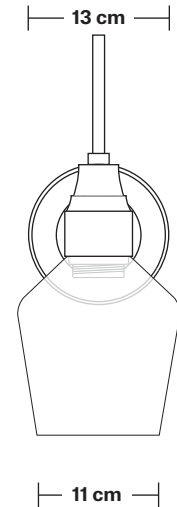

Swan Neck Tinted Glass Schoolhouse Wall Light - 5.5 Inch

Product Code: SN-TGL-SHWL5

H: 37 cm x W: 14 cm x D: 36 cm

SPECIFICATIONS

We meet all UK and EU lighting and safety regulations.

Our products are hand finished to ensure an authentic vintage look and therefore they may vary slightly from those shown in the images.

Wall mount screws not included.

Holders available: Brass, Pewter.

Wall rose: Brass, Pewter.

DIMENSIONS

Shade Diameter: 14 cm / 5.5"

Shade Height (no holder): 14.5 cm / 5.7"

Holder Diameter: 6 cm / 2.3"

Holder Height: 25 cm / 9.8"

Wall Rose Diameter: 13 cm / 5.1"

Wall Rose Height: 3 cm / 1.2"

Swan Neck Wall Holder

Product Code: SN-WL

H: 25 cm x W: 13 cm x D: 33 cm

SPECIFICATIONS

We meet all UK and EU lighting and safety regulations.

Our products are hand finished to ensure an authentic vintage look and therefore they may vary slightly from those shown in the images.

H: 14.5 cm x W: 14 cm x D: 14 cm

SPECIFICATIONS

We meet all UK and EU lighting and safety regulations.

Our products are hand finished to ensure an authentic vintage look and therefore they may vary slightly from those shown in the images.