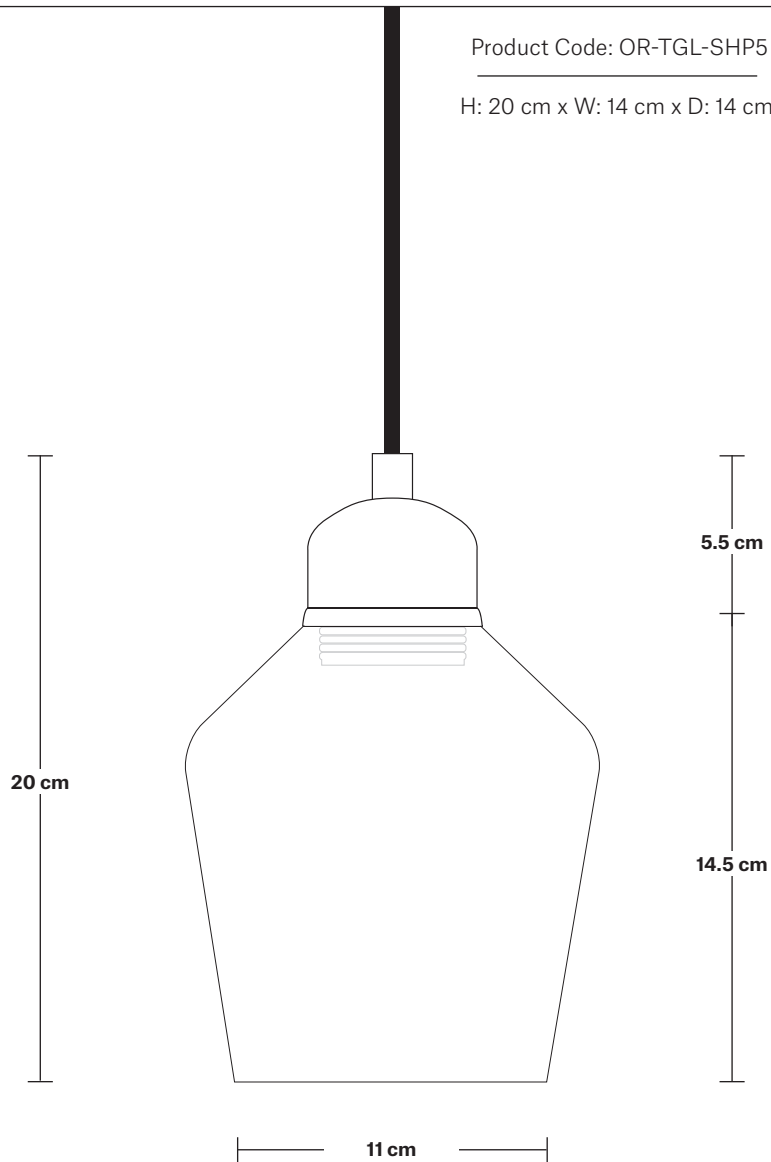

Orlando Tinted Glass Schoolhouse Pendant - 5.5 Inch

Product Code: OR-TGL-SHP5

H: 20 cm x W: 14 cm x D: 14 cm

SPECIFICATIONS

We meet all UK and EU lighting and safety regulations.

Our products are hand finished to ensure an authentic vintage look and therefore they may vary slightly from those shown in the images.

Bulb required: Standard screw (E27) fitting, max 40W.

Shade weight: 0.5 kg | **Holder weight:** 0.3kg

Maximum weight: 0.8 kg

INFORMATION

Finishes: Amber, Smoke Grey.

Ready to be installed, installation required.

Wall mount screws not included.

Holders available: Brass, Pewter.

Flex: 1m Black Round Fabric Flex.

Ceiling rose: Brass, Pewter.

DIMENSIONS

Shade Diameter: 14 cm / 5.5"

Shade Height (no holder): 14.5 cm / 5.7"

Holder Diameter: 7 cm / 2.8"

Holder Height: 6 cm / 2.4"

Ceiling Rose Diameter: 12 cm / 4.9"

Ceiling Rose Height: 4 cm / 1.6"

Tinted Glass Schoolhouse – 5.5 Inch – Shade Only

Product Code: TGL-SH5-SO

H: 14.5 cm x W: 14 cm x D: 14 cm