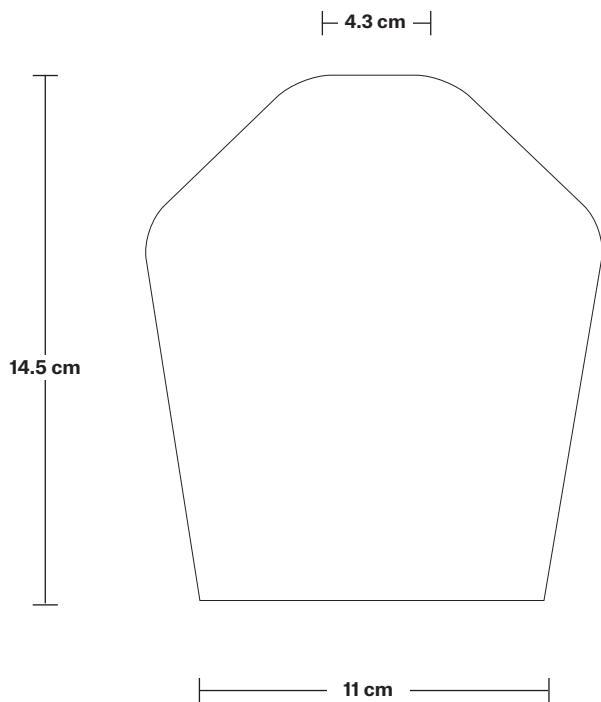

Orlando Tinted Glass Schoolhouse Pendant - 5.5 Inch

Product Code: OR-TGL-SHP5

H: 20 cm x W: 14 cm x D: 14 cm

SPECIFICATIONS

We meet all UK and EU lighting and safety regulations.

Our products are hand finished to ensure an authentic vintage look and therefore they may vary slightly from those shown in the images.

Wall mount screws not included.

Holders available: Brass, Pewter.

Flex: 1m Black Round Fabric Flex.

Ceiling rose: Brass, Pewter.

DIMENSIONS

Shade Diameter: 14 cm / 5.5"

Shade Height (no holder): 14.5 cm / 5.7"

Holder Diameter: 7 cm / 2.8"

Holder Height: 6 cm / 2.4"

Ceiling Rose Diameter: 12 cm / 4.9"

Ceiling Rose Height: 4 cm / 1.6"

Tinted Glass Schoolhouse – 5.5 Inch – Shade Only

Product Code: TGL-SH5-SO

H: 14.5 cm x W: 14 cm x D: 14 cm

Shade weight: 0.5 kg

INFORMATION

Finishes: Amber, Smoke Grey.

DIMENSIONS

Shade Diameter: 14 cm / 5.5"

Shade Height: 14.5 cm / 5.7"

INDUSTVILLE

Tinted Glass Schoolhouse - 5.5 Inch - Amber