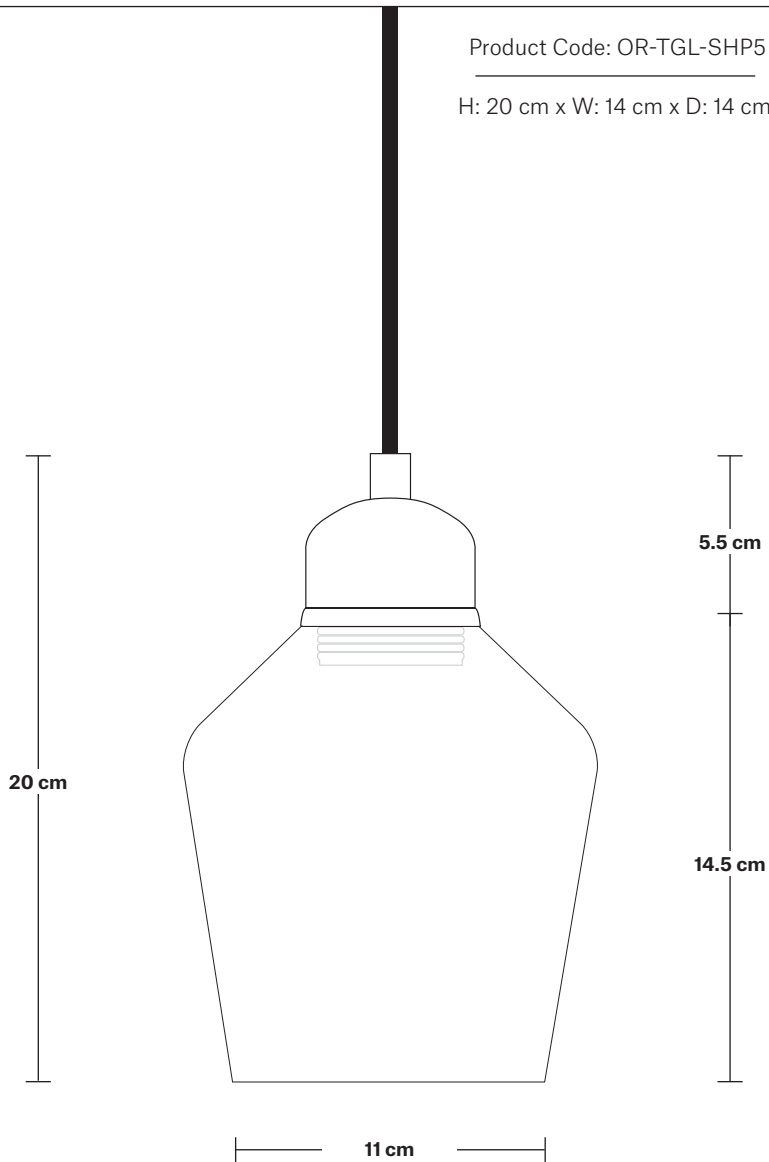

# Orlando Tinted Glass Schoolhouse Pendant - 5.5 Inch

Product Code: OR-TGL-SHP5

H: 20 cm x W: 14 cm x D: 14 cm

## DIMENSIONS

Shade Diameter: 14 cm / 5.5"

Shade Height (no holder): 14.5 cm / 5.7"

Holder Diameter: 7 cm / 2.8"

Holder Height: 6 cm / 2.4"

Ceiling Rose Diameter: 12 cm / 4.9"

Ceiling Rose Height: 4 cm / 1.6"

## DIMENSIONS

Shade Diameter: 14 cm / 5.5"

Shade Height: 14.5 cm / 5.7"

INDUSTVILLE