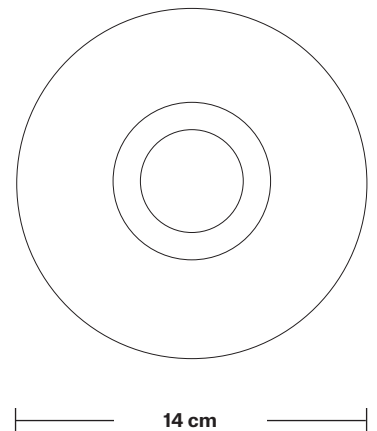

## DIMENSIONS

Shade Diameter: 14 cm / 5.5"

Shade Height (no holder): 14.5 cm / 5.7"

Holder Diameter: 7 cm / 2.8"

Holder Height: 6 cm / 2.4"

Ceiling Rose Diameter: 12 cm / 4.9"

Ceiling Rose Height: 4 cm / 1.6"

# Tinted Glass Schoolhouse – 5.5 Inch – Shade Only

Product Code: TGL-SH5-SO

H: 14.5 cm x W: 14 cm x D: 14 cm

## DIMENSIONS

Shade Diameter: 14 cm / 5.5"

Shade Height: 14.5 cm / 5.7"

INDUSTVILLE