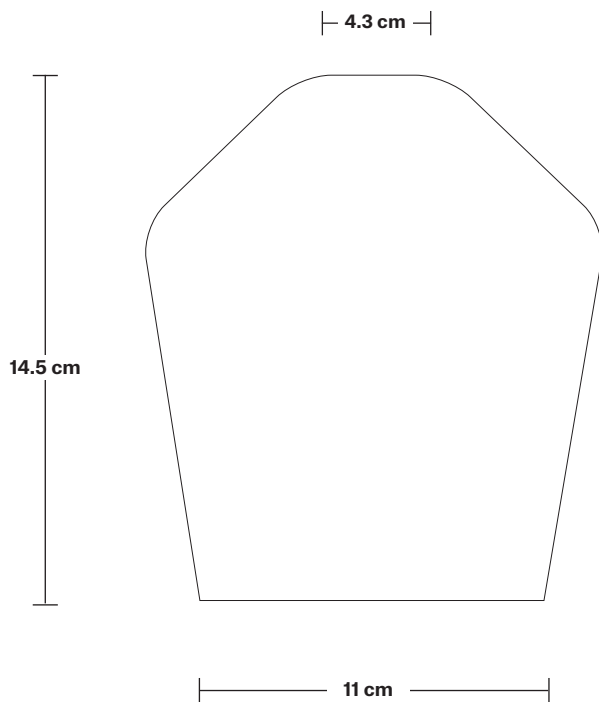

# Orlando Tinted Glass Schoolhouse Pendant - 5.5 Inch

Product Code: OR-TGL-SHP5

H: 20 cm x W: 14 cm x D: 14 cm

## DIMENSIONS

Shade Diameter: 14 cm / 5.5"

Shade Height (no holder): 14.5 cm / 5.7"

Holder Diameter: 7 cm / 2.8"

Holder Height: 6 cm / 2.4"

Ceiling Rose Diameter: 12 cm / 4.9"

Ceiling Rose Height: 4 cm / 1.6"

# Tinted Glass Schoolhouse – 5.5 Inch – Shade Only

Product Code: TGL-SH5-SO

H: 14.5 cm x W: 14 cm x D: 14 cm

## DIMENSIONS

Shade Diameter: 14 cm / 5.5"

Shade Height: 14.5 cm / 5.7"

INDUSTVILLE