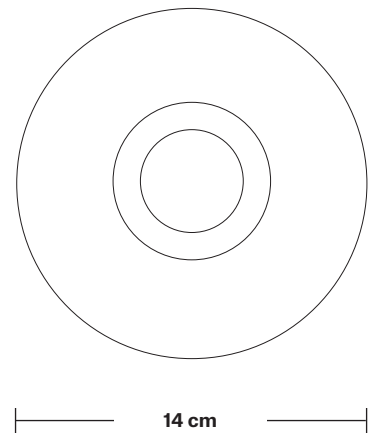

# Orlando Tinted Glass Schoolhouse Pendant - 5.5 Inch

Product Code: OR-TGL-SHP5

H: 20 cm x W: 14 cm x D: 14 cm

## DIMENSIONS

Shade Diameter: 14 cm / 5.5"

Shade Height (no holder): 14.5 cm / 5.7"

Holder Diameter: 7 cm / 2.8"

Holder Height: 6 cm / 2.4"

Ceiling Rose Diameter: 12 cm / 4.9"

Ceiling Rose Height: 4 cm / 1.6"

## DIMENSIONS

Shade Diameter: 14 cm / 5.5"

Shade Height: 14.5 cm / 5.7"

INDUSTVILLE