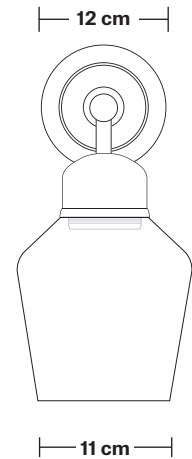

Orlando Tinted Glass Schoolhouse Wall Light - 5.5 Inch

Product Code: OR-TGL-SHWL5

H: 28.5 cm x W: 14 cm x D: 17 cm

SPECIFICATIONS

We meet all UK and EU lighting and safety regulations.

Our products are hand finished to ensure an authentic vintage look and therefore they may vary slightly from those shown in the images.

Wall mount screws not included.

Holders available: Brass, Pewter.

Wall rose: Brass, Pewter.

DIMENSIONS

Shade Diameter: 14 cm / 5.5"

Shade Height (no holder): 14.5 cm / 5.7"

Holder Diameter: 4 cm / 1.6"

Holder Height: 15 cm / 5.9"

Wall Rose Diameter: 12 cm / 4.7"

Wall Rose Height: 4 cm / 1.6"

INDUSTVILLE

Tinted Glass Schoolhouse – 5.5 Inch – Shade Only

Product Code: TGL-SH5-SO

H: 14.5 cm x W: 14 cm x D: 14 cm

SPECIFICATIONS

We meet all UK and EU lighting and safety regulations.

Shade Diameter: 14 cm / 5.5"

Shade Height: 14.5 cm / 5.7"

INDUSTVILLE

Tinted Glass Schoolhouse - 5.5 Inch - Amber

Shade Only

Tinted Glass Schoolhouse - 5.5 Inch - Amber - Shade Only	TGL-SH5-A-SO
--	---------------------