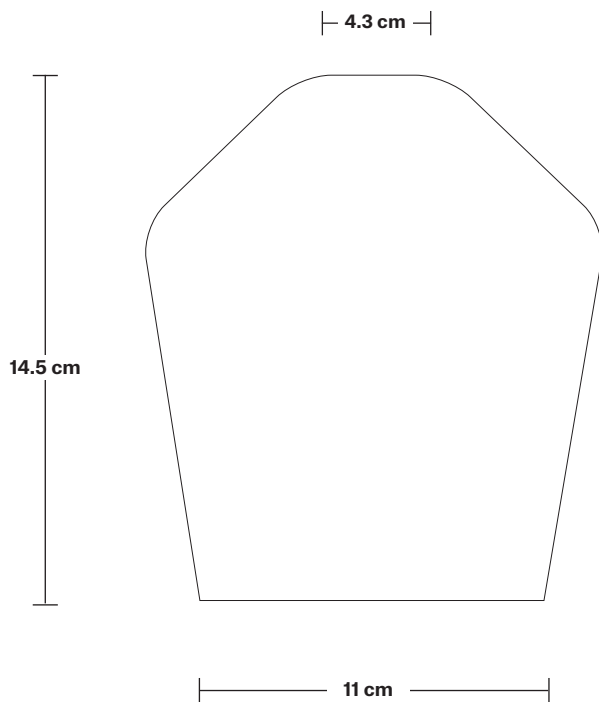

Orlando Tinted Glass Schoolhouse Wall Light - 5.5 Inch

Product Code: OR-TGL-SHWL5

H: 28.5 cm x W: 14 cm x D: 17 cm

SPECIFICATIONS

We meet all UK and EU lighting and safety regulations.

Our products are hand finished to ensure an authentic vintage look and therefore they may vary slightly from those shown in the images.

Wall mount screws not included.

Holders available: Brass, Pewter.

Wall rose: Brass, Pewter.

DIMENSIONS

Shade Diameter: 14 cm / 5.5"

Shade Height (no holder): 14.5 cm / 5.7"

Holder Diameter: 4 cm / 1.6"

Holder Height: 15 cm / 5.9"

Wall Rose Diameter: 12 cm / 4.7"

Wall Rose Height: 4 cm / 1.6"

INDUSTVILLE

Tinted Glass Schoolhouse – 5.5 Inch – Shade Only

Product Code: TGL-SH5-SO

H: 14.5 cm x W: 14 cm x D: 14 cm

SPECIFICATIONS

We meet all UK and EU lighting and safety regulations.

Shade Diameter: 14 cm / 5.5"

Shade Height: 14.5 cm / 5.7"

INDUSTVILLE

Tinted Glass Schoolhouse - 5.5 Inch - Amber

Shade Only

Tinted Glass Schoolhouse - 5.5 Inch - Amber - Shade Only	TGL-SH5-A-SO
--	---------------------