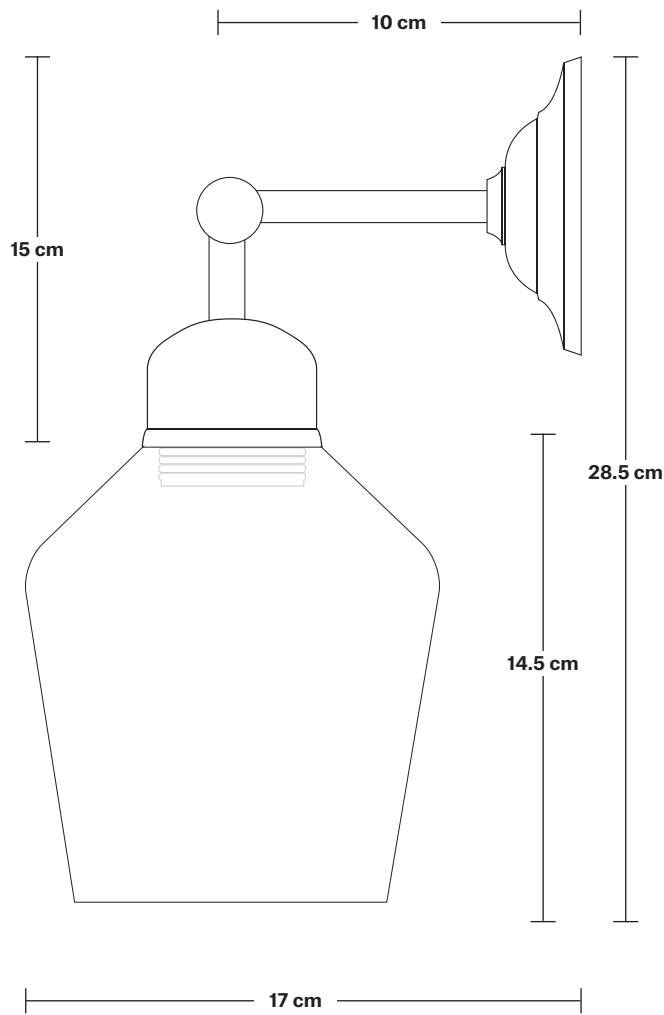

Orlando Tinted Glass Schoolhouse Wall Light - 5.5 Inch

Product Code: OR-TGL-SHWL5

H: 28.5 cm x W: 14 cm x D: 17 cm

SPECIFICATIONS

We meet all UK and EU lighting and safety regulations.

Our products are hand finished to ensure an authentic vintage look and therefore they may vary slightly from those shown in the images.

Bulb required: Standard screw (E27) fitting, max 40W.

Shade weight: 0.5 kg | **Holder weight:** 0.3 kg

Maximum weight: 0.8 kg

INFORMATION

Finishes: Brass, Pewter.

Ready to be installed, installation required.

Wall mount screws not included.

Holders available: Brass, Pewter.

Wall rose: Brass, Pewter.

DIMENSIONS

Shade Diameter: 14 cm / 5.5"

Shade Height (no holder): 14.5 cm / 5.7"

Holder Diameter: 4 cm / 1.6"

Holder Height: 15 cm / 5.9"

Wall Rose Diameter: 12 cm / 4.7"

Wall Rose Height: 4 cm / 1.6"

INDUSTVILLE

Tinted Glass Schoolhouse – 5.5 Inch – Shade Only

Product Code: TGL-SH5-SO

H: 14.5 cm x W: 14 cm x D: 14 cm

SPECIFICATIONS

We meet all UK and EU lighting and safety regulations.