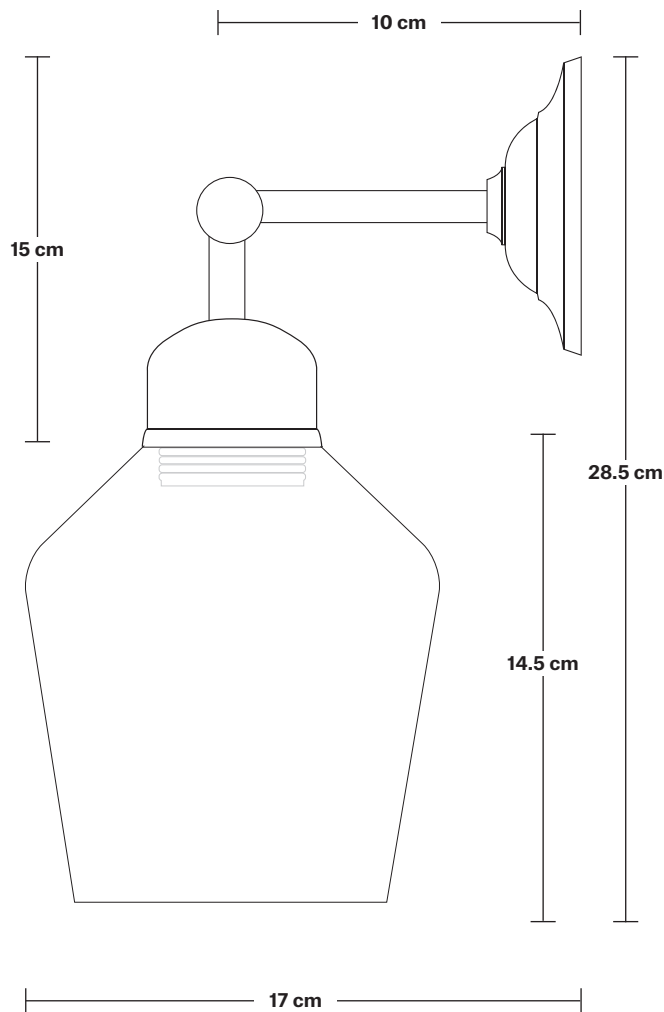

Orlando Tinted Glass Schoolhouse Wall Light - 5.5 Inch

Product Code: OR-TGL-SHWL5

H: 28.5 cm x W: 14 cm x D: 17 cm

SPECIFICATIONS

We meet all UK and EU lighting and safety regulations.

Our products are hand finished to ensure an authentic vintage look and therefore they may vary slightly from those shown in the images.

Bulb required: Standard screw (E27) fitting, max 40W.

Shade weight: 0.5 kg | **Holder weight:** 0.3 kg

Maximum weight: 0.8 kg

INFORMATION

Finishes: Brass, Pewter.

Ready to be installed, installation required.

Wall mount screws not included.

Holders available: Brass, Pewter.

Wall rose: Brass, Pewter.

DIMENSIONS

Shade Diameter: 14 cm / 5.5"

Shade Height (no holder): 14.5 cm / 5.7"

Holder Diameter: 4 cm / 1.6"

Holder Height: 15 cm / 5.9"

Wall Rose Diameter: 12 cm / 4.7"

Wall Rose Height: 4 cm / 1.6"

INDUSTVILLE

Tinted Glass Schoolhouse – 5.5 Inch – Shade Only

Product Code: TGL-SH5-SO

H: 14.5 cm x W: 14 cm x D: 14 cm

SPECIFICATIONS

We meet all UK and EU lighting and safety regulations.