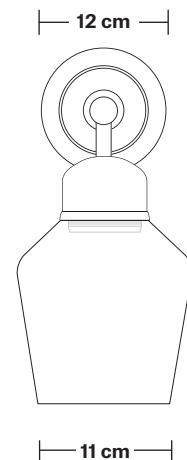

Orlando Tinted Glass Schoolhouse Wall Light - 5.5 Inch

Product Code: OR-TGL-SHWL5

H: 28.5 cm x W: 14 cm x D: 17 cm

SPECIFICATIONS

We meet all UK and EU lighting and safety regulations.

Our products are hand finished to ensure an authentic vintage look and therefore they may vary slightly from those shown in the images.

Bulb required: Standard screw (E27) fitting, max 40W.

Shade weight: 0.5 kg | **Holder weight:** 0.3 kg

Maximum weight: 0.8 kg

INFORMATION

Finishes: Brass, Pewter.

Ready to be installed, installation required.

Wall mount screws not included.

Holders available: Brass, Pewter.

Wall rose: Brass, Pewter.

DIMENSIONS

Shade Diameter: 14 cm / 5.5"

Shade Height (no holder): 14.5 cm / 5.7"

Holder Diameter: 4 cm / 1.6"

Holder Height: 15 cm / 5.9"

Wall Rose Diameter: 12 cm / 4.7"

Wall Rose Height: 4 cm / 1.6"

INDUSTVILLE

Tinted Glass Schoolhouse – 5.5 Inch – Shade Only

Product Code: TGL-SH5-SO

H: 14.5 cm x W: 14 cm x D: 14 cm

SPECIFICATIONS

We meet all UK and EU lighting and safety regulations.