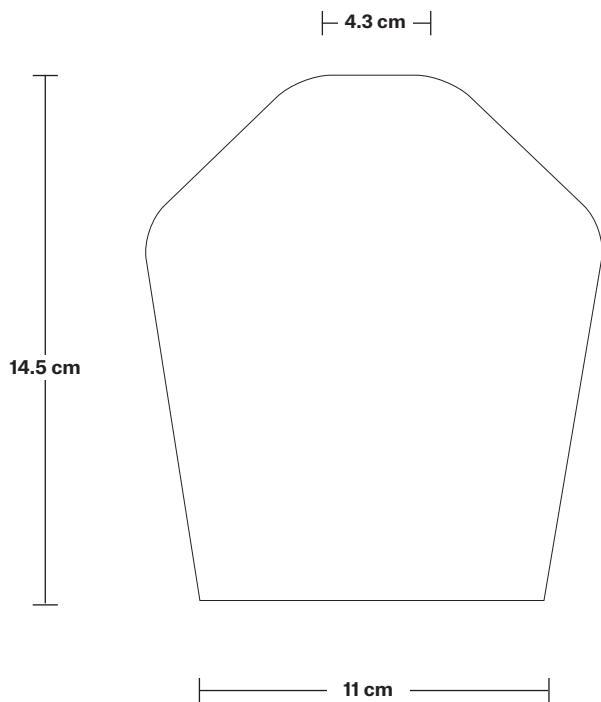

Orlando Tinted Glass Schoolhouse Wall Light - 5.5 Inch

Product Code: OR-TGL-SHWL5

H: 28.5 cm x W: 14 cm x D: 17 cm

SPECIFICATIONS

We meet all UK and EU lighting and safety regulations.

Our products are hand finished to ensure an authentic vintage look and therefore they may vary slightly from those shown in the images.

Wall mount screws not included.

Holders available: Brass, Pewter.

Wall rose: Brass, Pewter.

DIMENSIONS

Shade Diameter: 14 cm / 5.5"

Shade Height (no holder): 14.5 cm / 5.7"

Holder Diameter: 4 cm / 1.6"

Holder Height: 15 cm / 5.9"

Wall Rose Diameter: 12 cm / 4.7"

Wall Rose Height: 4 cm / 1.6"

INDUSTVILLE

Tinted Glass Schoolhouse – 5.5 Inch – Shade Only

Product Code: TGL-SH5-SO

H: 14.5 cm x W: 14 cm x D: 14 cm

SPECIFICATIONS

We meet all UK and EU lighting and safety regulations.

Shade Diameter: 14 cm / 5.5"

Shade Height: 14.5 cm / 5.7"

INDUSTVILLE

Tinted Glass Schoolhouse – 5.5 Inch – Smoke Grey

Shade Only

Tinted Glass Schoolhouse - 5.5 Inch - Smoke Grey - Shade Only

TGL-SH5-SG-SO

Brooklyn Tinted Glass Schoolhouse Pendant - 5.5 Inch - Smoke Grey