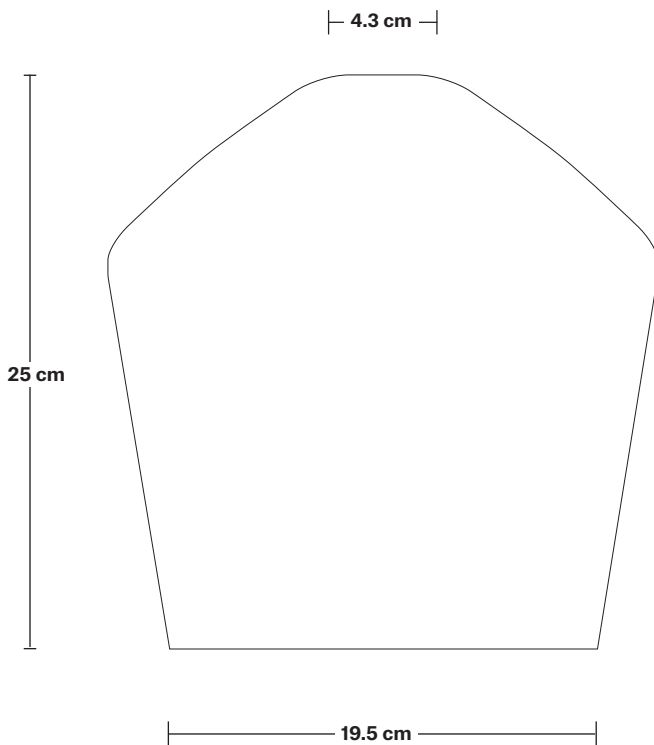

Wall mount screws not included.

Holders available: Brass, Pewter, Copper.

Ceiling rose: Pewter.

DIMENSIONS

Shade Diameter: 25 cm / 9.8"

Shade Height (no holder): 25 cm / 9.8"

Holder Diameter: 6 cm / 2.3"

Holder Height: 18 cm / 7.1"

Ceiling Rose Diameter: 12 cm / 4.7"

Ceiling Rose Height: 2 cm / 0.8"

INDUSTVILLE

Brooklyn Flush Mount Holder

Product Code: BR-FM

H: 17.5 cm x W: 12 cm x D: 12 cm

SPECIFICATIONS

We meet all UK and EU lighting and safety regulations.

INFORMATION

Finishes: Brass, Pewter, Copper.

Ready to be installed, installation required.

Wall mount screws not included.

Ceiling rose: Pewter.

DIMENSIONS

Holder Diameter: 12 cm / 4.7"

Holder Height: 17.5 cm / 6.9"

Ceiling Rose Diameter: 12 cm / 4.7"

Ceiling Rose Depth: 2 cm / 0.8"

Tinted Glass Schoolhouse – 10 Inch – Shade Only

Product Code: TGL-SH10-SO

H: 25 cm x W: 25 cm x D: 25 cm

SPECIFICATIONS

We meet all UK and EU lighting and safety regulations.