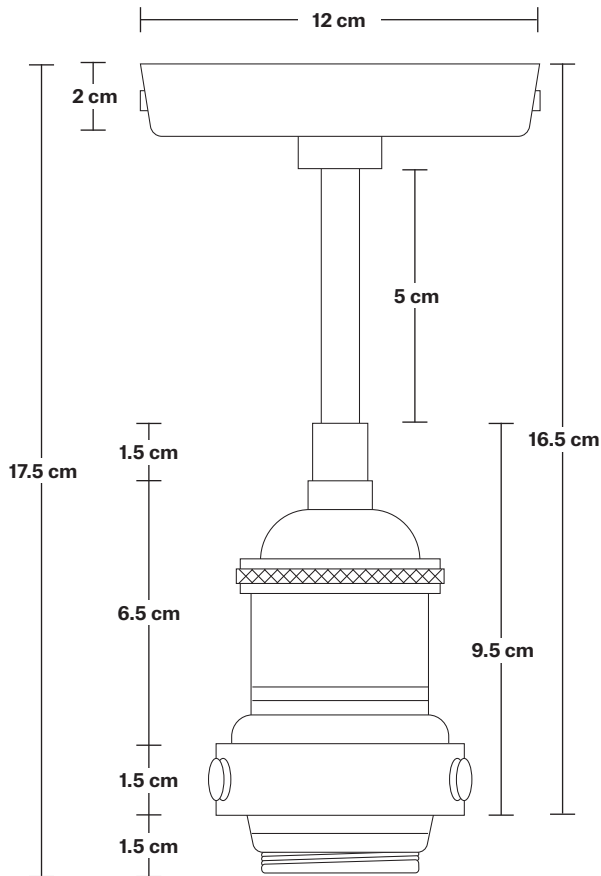

Wall mount screws not included.

Holders available: Brass, Pewter, Copper.

Ceiling rose: Pewter.

DIMENSIONS

Shade Diameter: 25 cm / 9.8"

Shade Height (no holder): 25 cm / 9.8"

Holder Diameter: 6 cm / 2.3"

Holder Height: 18 cm / 7.1"

Ceiling Rose Diameter: 12 cm / 4.7"

Ceiling Rose Height: 2 cm / 0.8"

INDUSTVILLE

Brooklyn Flush Mount Holder

Product Code: BR-FM

H: 17.5 cm x W: 12 cm x D: 12 cm

SPECIFICATIONS

We meet all UK and EU lighting and safety regulations.

INFORMATION

Finishes: Brass, Pewter, Copper.

Ready to be installed, installation required.

Wall mount screws not included.

Ceiling rose: Pewter.

DIMENSIONS

Holder Diameter: 12 cm / 4.7"

Holder Height: 17.5 cm / 6.9"

Ceiling Rose Diameter: 12 cm / 4.7"

Ceiling Rose Depth: 2 cm / 0.8"

Tinted Glass Schoolhouse – 10 Inch – Shade Only

Product Code: TGL-SH10-SO

H: 25 cm x W: 25 cm x D: 25 cm

SPECIFICATIONS

We meet all UK and EU lighting and safety regulations.