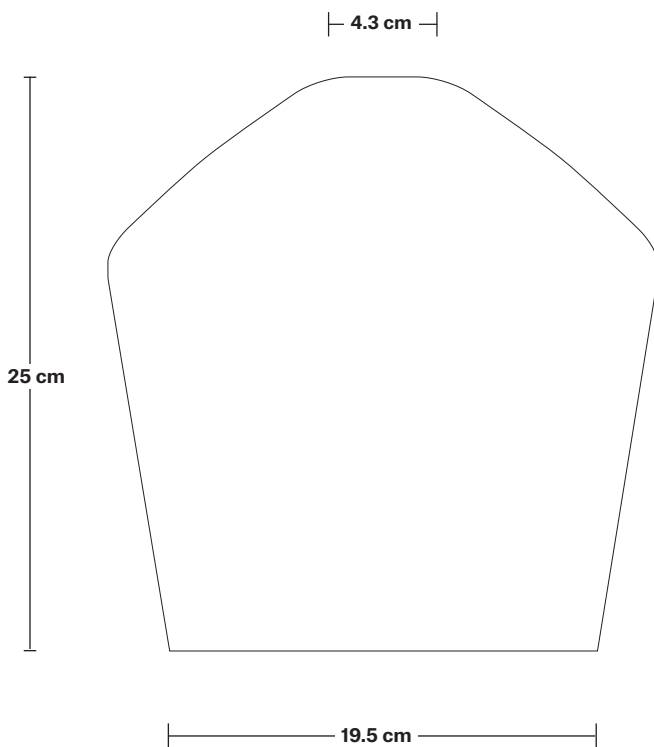

Wall mount screws not included.

Holders available: Brass, Pewter, Copper.

Ceiling rose: Pewter.

DIMENSIONS

Shade Diameter: 25 cm / 9.8"

Shade Height (no holder): 25 cm / 9.8"

Holder Diameter: 6 cm / 2.3"

Holder Height: 18 cm / 7.1"

Ceiling Rose Diameter: 12 cm / 4.7"

Ceiling Rose Height: 2 cm / 0.8"

INDUSTVILLE

Brooklyn Flush Mount Holder

Product Code: BR-FM

H: 17.5 cm x W: 12 cm x D: 12 cm

SPECIFICATIONS

We meet all UK and EU lighting and safety regulations.

INFORMATION

Finishes: Brass, Pewter, Copper.

Ready to be installed, installation required.

Wall mount screws not included.

Ceiling rose: Pewter.

DIMENSIONS

Holder Diameter: 12 cm / 4.7"

Holder Height: 17.5 cm / 6.9"

Ceiling Rose Diameter: 12 cm / 4.7"

Ceiling Rose Depth: 2 cm / 0.8"

Tinted Glass Schoolhouse – 10 Inch – Shade Only

Product Code: TGL-SH10-SO

H: 25 cm x W: 25 cm x D: 25 cm

SPECIFICATIONS

We meet all UK and EU lighting and safety regulations.