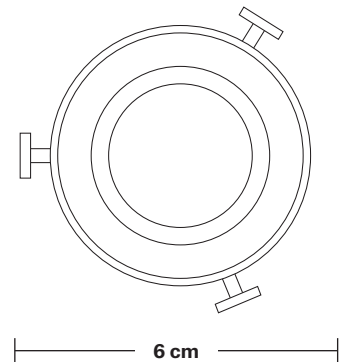

Brooklyn Tinted Glass Schoolhouse Flush Mount - 10 Inch

Product Code: BR-TGL-SHFM10

H: 41 cm x W: 25 cm x D: 25 cm

SPECIFICATIONS

We meet all UK and EU lighting and safety regulations.

Our products are hand finished to ensure an authentic vintage look and therefore they may vary slightly from those shown in the images.

Wall mount screws not included.

Holders available: Brass, Pewter, Copper.

Ceiling rose: Pewter.

DIMENSIONS

Shade Diameter: 25 cm / 9.8"

Shade Height (no holder): 25 cm / 9.8"

Holder Diameter: 6 cm / 2.3"

Holder Height: 18 cm / 7.1"

Ceiling Rose Diameter: 12 cm / 4.7"

Ceiling Rose Height: 2 cm / 0.8"

INDUSTVILLE

Brooklyn Flush Mount Holder

Product Code: BR-FM

H: 17.5 cm x W: 12 cm x D: 12 cm

SPECIFICATIONS

We meet all UK and EU lighting and safety regulations.

INFORMATION

Finishes: Brass, Pewter, Copper.

Ready to be installed, installation required.

Wall mount screws not included.

Ceiling rose: Pewter.

DIMENSIONS

Holder Diameter: 12 cm / 4.7"

Holder Height: 17.5 cm / 6.9"