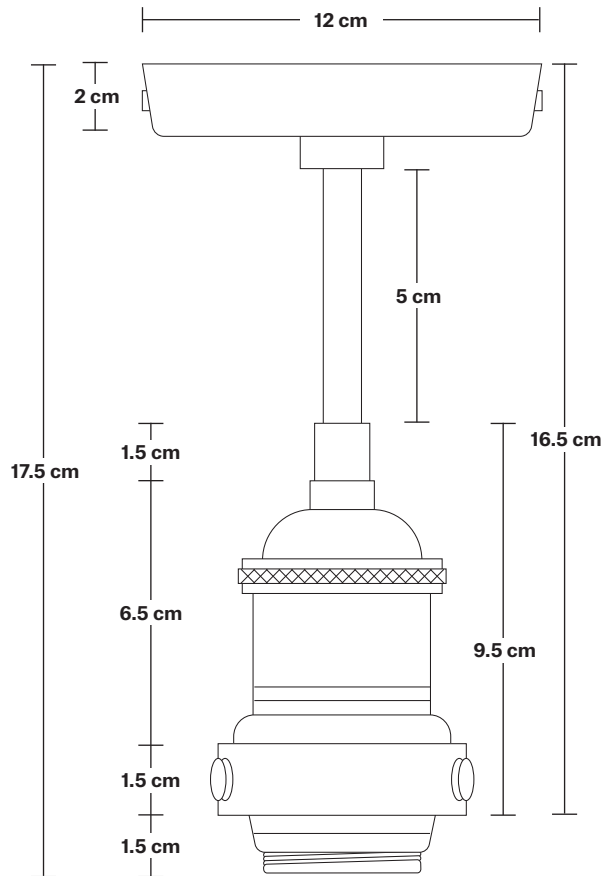

Bulb required: Standard screw (E27) fitting, max 40W.

Shade weight: 1.1 kg | **Holder weight:** 0.5 kg

Maximum weight: 1.6 kg

INFORMATION

Finishes: Amber, Smoke Grey.

Ready to be installed, installation required.

Wall mount screws not included.

Holders available: Brass, Pewter, Copper.

Ceiling rose: Pewter.

DIMENSIONS

Shade Diameter: 25 cm / 9.8"

Shade Height (no holder): 25 cm / 9.8"

Holder Diameter: 6 cm / 2.3"

Holder Height: 18 cm / 7.1"

Ceiling Rose Diameter: 12 cm / 4.7"

Ceiling Rose Height: 2 cm / 0.8"

INDUSTVILLE

Brooklyn Flush Mount Holder

Product Code: BR-FM

H: 17.5 cm x W: 12 cm x D: 12 cm

SPECIFICATIONS

We meet all UK and EU lighting and safety regulations.

INFORMATION

Finishes: Brass, Pewter, Copper.

Ready to be installed, installation required.

Wall mount screws not included.

Ceiling rose: Pewter.

DIMENSIONS

Holder Diameter: 12 cm / 4.7"

Holder Height: 17.5 cm / 6.9"