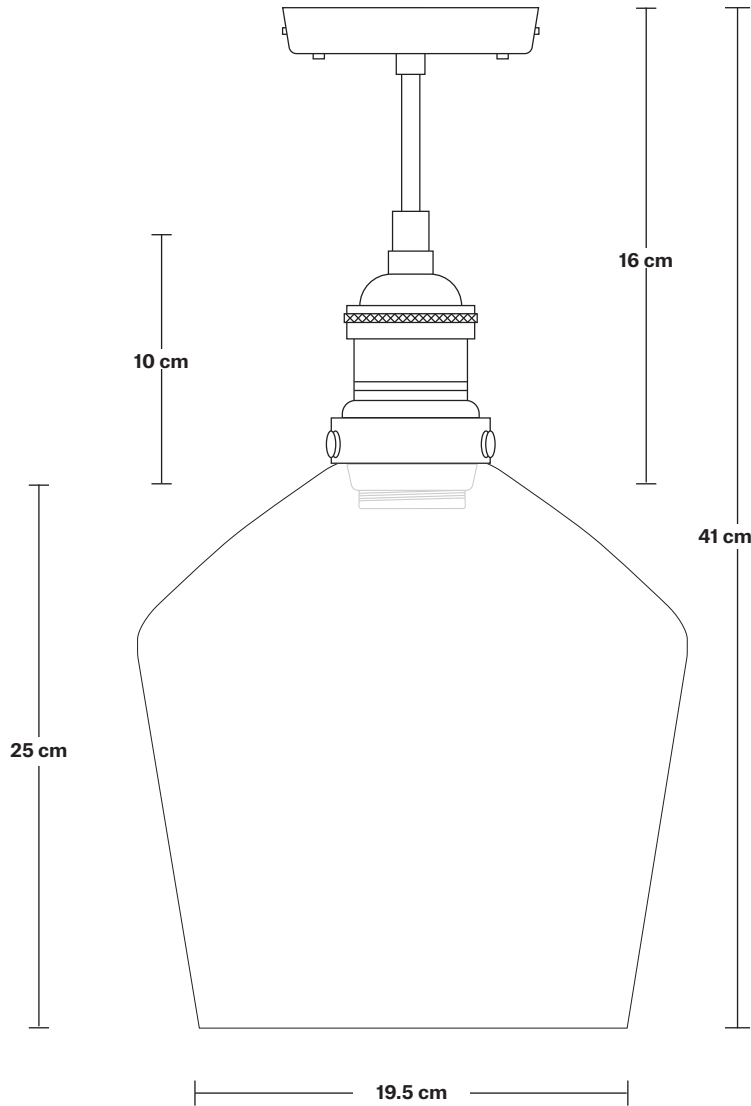

Brooklyn Tinted Glass Schoolhouse Flush Mount - 10 Inch

Product Code: BR-TGL-SHFM10

H: 41 cm x W: 25 cm x D: 25 cm

SPECIFICATIONS

We meet all UK and EU lighting and safety regulations.

Our products are hand finished to ensure an authentic vintage look and therefore they may vary slightly from those shown in the images.

Bulb required: Standard screw (E27) fitting, max 40W.

Shade weight: 1.1 kg | **Holder weight:** 0.5 kg

Maximum weight: 1.6 kg

INFORMATION

Finishes: Amber, Smoke Grey.

Ready to be installed, installation required.

Wall mount screws not included.

Holders available: Brass, Pewter, Copper.

Ceiling rose: Pewter.

DIMENSIONS

Shade Diameter: 25 cm / 9.8"

Shade Height (no holder): 25 cm / 9.8"

Holder Diameter: 6 cm / 2.3"

Holder Height: 18 cm / 7.1"

Ceiling Rose Diameter: 12 cm / 4.7"

Ceiling Rose Height: 2 cm / 0.8"

INDUSTVILLE

Brooklyn Flush Mount Holder

Product Code: BR-FM

H: 17.5 cm x W: 12 cm x D: 12 cm

SPECIFICATIONS

We meet all UK and EU lighting and safety regulations.