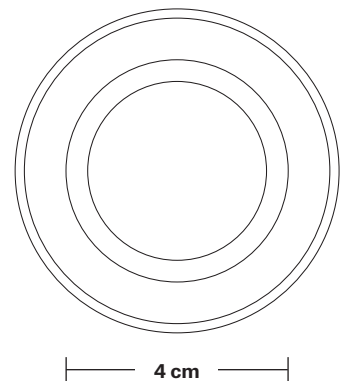

# Sleek Tinted Glass Schoolhouse Pendant - 10 Inch

Product Code: SL-TGL-SHP10

H: 34 cm x W: 25 cm x D: 25 cm

## DIMENSIONS

Shade Diameter: 25 cm / 9.8"

Shade Height (no holder): 25 cm / 9.8"

Holder Diameter: 4 cm / 1.6"

Holder Height: 12 cm / 4.7"

Ceiling Rose Diameter: 8 cm / 3"

Ceiling Rose Height: 2 cm / 0.8"

INDUSTVILLE

# Sleek Edison Cord Set ES E27 Bulb Holder - Ring & Fabric Flex

Product Code: SL-ECS

H: 12 cm x W: 4 cm x D: 4 cm

## DIMENSIONS

Shade Diameter: 25 cm / 9.8"

Shade Height: 25 cm / 9.8"

INDUSTVILLE