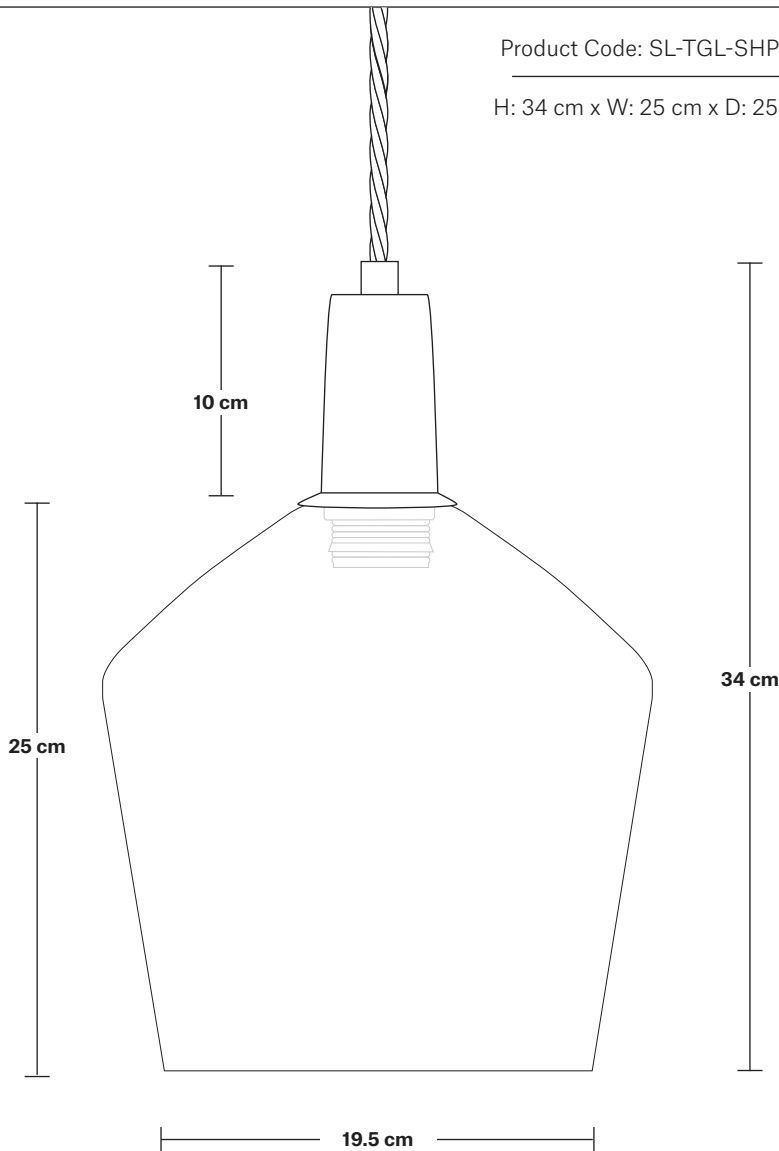

# Sleek Tinted Glass Schoolhouse Pendant - 10 Inch

Product Code: SL-TGL-SHP10

H: 34 cm x W: 25 cm x D: 25 cm

## DIMENSIONS

Shade Diameter: 25 cm / 9.8"

Shade Height (no holder): 25 cm / 9.8"

Holder Diameter: 4 cm / 1.6"

Holder Height: 12 cm / 4.7"

Ceiling Rose Diameter: 8 cm / 3"

Ceiling Rose Height: 2 cm / 0.8"

INDUSTVILLE

## DIMENSIONS

Bulb Holder Height: 12 cm / 4.7"

Bulb Holder Depth: 4 cm / 1.5"

INDUSTVILLE

## DIMENSIONS

Shade Diameter: 25 cm / 9.8"

Shade Height: 25 cm / 9.8"

INDUSTVILLE