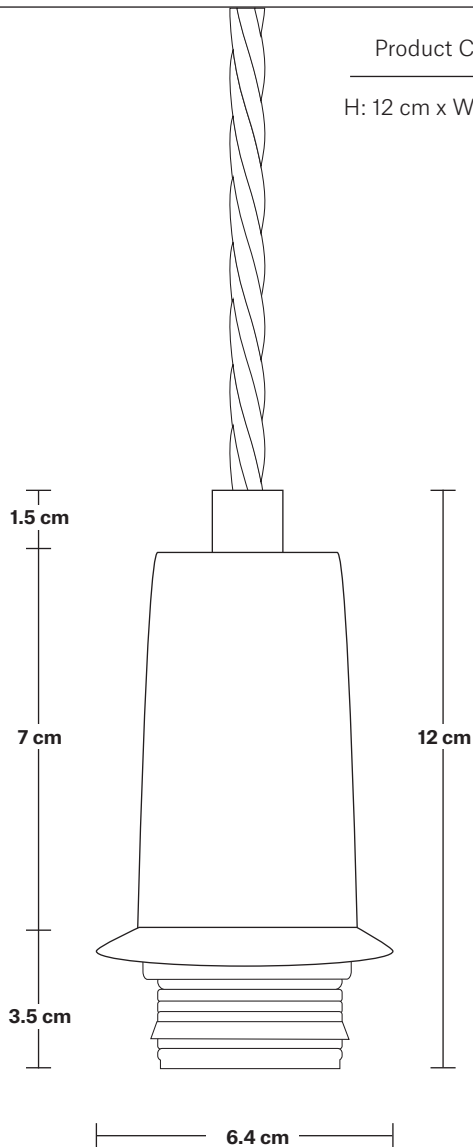

# Sleek Tinted Glass Schoolhouse Pendant - 10 Inch

Product Code: SL-TGL-SHP10

H: 34 cm x W: 25 cm x D: 25 cm

## DIMENSIONS

Shade Diameter: 25 cm / 9.8"

Shade Height (no holder): 25 cm / 9.8"

Holder Diameter: 4 cm / 1.6"

Holder Height: 12 cm / 4.7"

Ceiling Rose Diameter: 8 cm / 3"

Ceiling Rose Height: 2 cm / 0.8"

INDUSTVILLE

# Sleek Edison Cord Set ES E27 Bulb Holder - Ring & Fabric Flex

Product Code: SL-ECS

H: 12 cm x W: 4 cm x D: 4 cm

## DIMENSIONS

Bulb Holder Height: 12 cm / 4.7"

Bulb Holder Depth: 4 cm / 1.5"

INDUSTVILLE