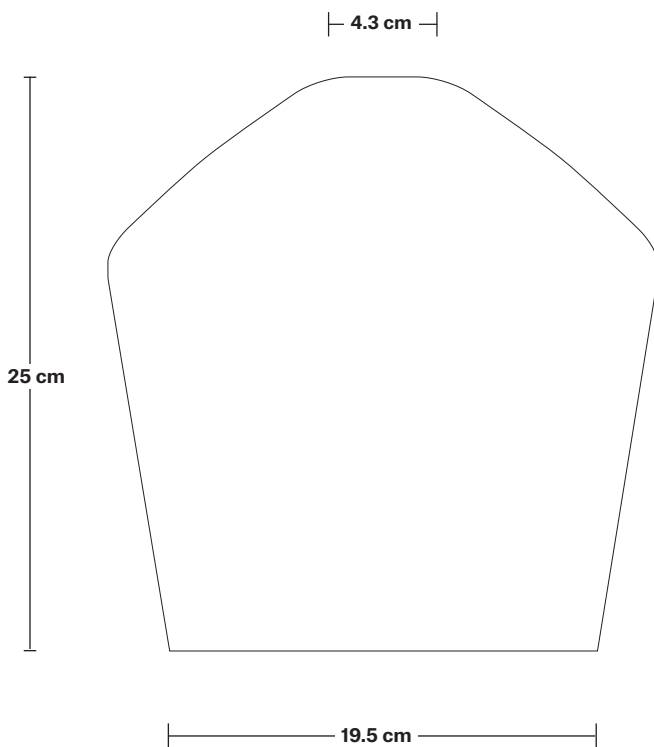

## DIMENSIONS

Shade Diameter: 25 cm / 9.8"

Shade Height (no holder): 25 cm / 9.8"

Holder Diameter: 4 cm / 1.6"

Holder Height: 12 cm / 4.7"

Ceiling Rose Diameter: 8 cm / 3"

Ceiling Rose Height: 2 cm / 0.8"

INDUSTVILLE

## DIMENSIONS

Bulb Holder Height: 12 cm / 4.7"

Bulb Holder Depth: 4 cm / 1.5"

INDUSTVILLE

# Tinted Glass Schoolhouse – 10 Inch – Shade Only

Product Code: TGL-SH10-SO

H: 25 cm x W: 25 cm x D: 25 cm

## DIMENSIONS

Shade Diameter: 25 cm / 9.8"

Shade Height: 25 cm / 9.8"

INDUSTVILLE