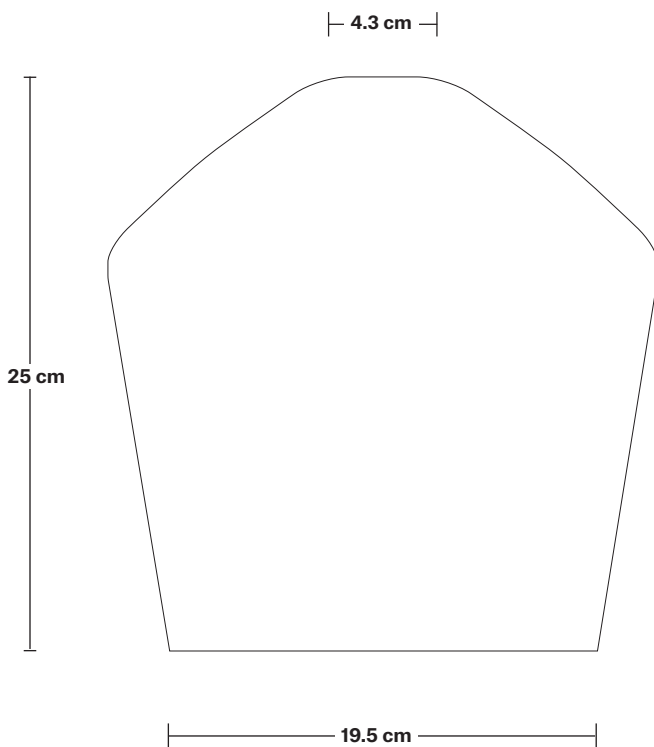

Orlando Tinted Glass Schoolhouse Pendant - 10 Inch

Product Code: OR-TGL-SHP10
 H: 30.5 cm x W: 25 cm x D: 25 cm

SPECIFICATIONS

We meet all UK and EU lighting and safety regulations.

Our products are hand finished to ensure an authentic vintage look and therefore they may vary slightly from those shown in the images.

Wall mount screws not included.

Holders available: Brass, Pewter.

Flex: 1m Black Round Fabric Flex.

Ceiling rose: Brass, Pewter.

DIMENSIONS

Shade Diameter: 25 cm / 9.8"

Shade Height (no holder): 25 cm / 9.8"

Holder Diameter: 7 cm / 2.8"

Holder Height: 6 cm / 2.4"

Ceiling Rose Diameter: 12 cm / 4.9"

Ceiling Rose Height: 4 cm / 1.6"

Tinted Glass Schoolhouse – 10 Inch – Shade Only

Product Code: TGL-SH10-SO

H: 25 cm x W: 25 cm x D: 25 cm

Shade weight: 1.1 kg

INFORMATION

Finishes: Amber, Smoke Grey.

DIMENSIONS

Shade Diameter: 25 cm / 9.8"

Shade Height: 25 cm / 9.8"

INDUSTVILLE

Tinted Glass Schoolhouse - 10 Inch - Amber