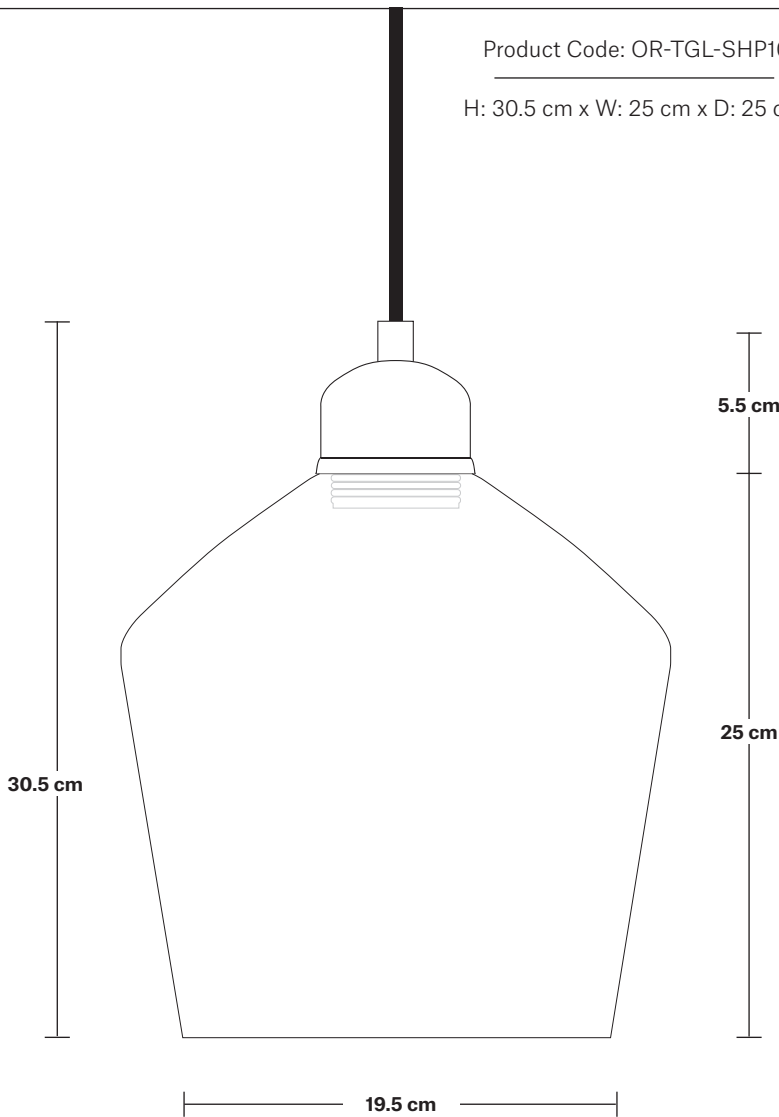

Orlando Tinted Glass Schoolhouse Pendant - 10 Inch

Product Code: OR-TGL-SHP10
 H: 30.5 cm x W: 25 cm x D: 25 cm

SPECIFICATIONS

We meet all UK and EU lighting and safety regulations.

Our products are hand finished to ensure an authentic vintage look and therefore they may vary slightly from those shown in the images.

Bulb required: Standard screw (E27) fitting, max 40W.

Shade weight: 1.1 kg | **Holder weight:** 0.3kg

Maximum weight: 1.4 kg

INFORMATION

Finishes: Amber, Smoke Grey.

Ready to be installed, installation required.

Wall mount screws not included.

Holders available: Brass, Pewter.

Flex: 1m Black Round Fabric Flex.

Ceiling rose: Brass, Pewter.

DIMENSIONS

Shade Diameter: 25 cm / 9.8"

Shade Height (no holder): 25 cm / 9.8"

Holder Diameter: 7 cm / 2.8"

Holder Height: 6 cm / 2.4"

Ceiling Rose Diameter: 12 cm / 4.9"

Ceiling Rose Height: 4 cm / 1.6"

Tinted Glass Schoolhouse – 10 Inch – Shade Only

Product Code: TGL-SH10-SO

H: 25 cm x W: 25 cm x D: 25 cm