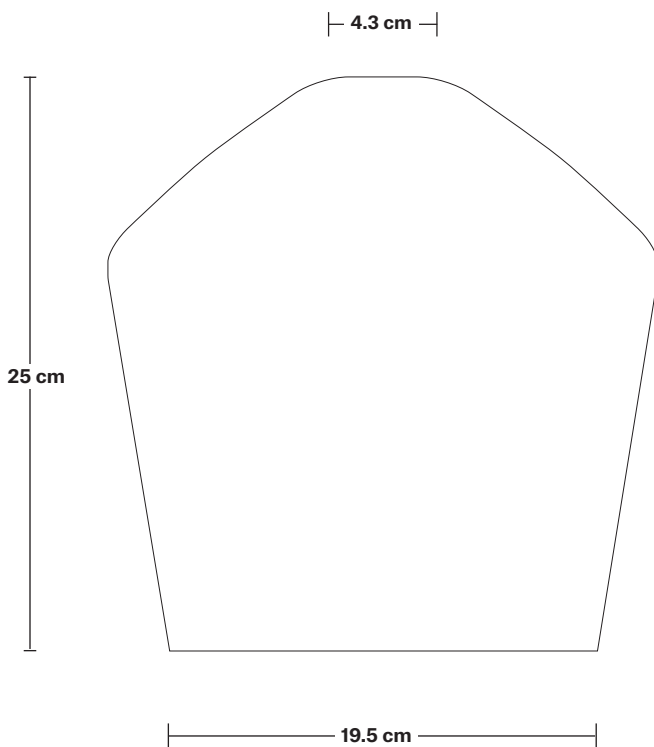

# Orlando Tinted Glass Schoolhouse Pendant - 10 Inch

Product Code: OR-TGL-SHP10  
 H: 30.5 cm x W: 25 cm x D: 25 cm

## DIMENSIONS

Shade Diameter: 25 cm / 9.8"

Shade Height (no holder): 25 cm / 9.8"

Holder Diameter: 7 cm / 2.8"

Holder Height: 6 cm / 2.4"

Ceiling Rose Diameter: 12 cm / 4.9"

Ceiling Rose Height: 4 cm / 1.6"

# Tinted Glass Schoolhouse – 10 Inch – Shade Only

Product Code: TGL-SH10-SO

H: 25 cm x W: 25 cm x D: 25 cm

## DIMENSIONS

Shade Diameter: 25 cm / 9.8"

Shade Height: 25 cm / 9.8"

INDUSTVILLE