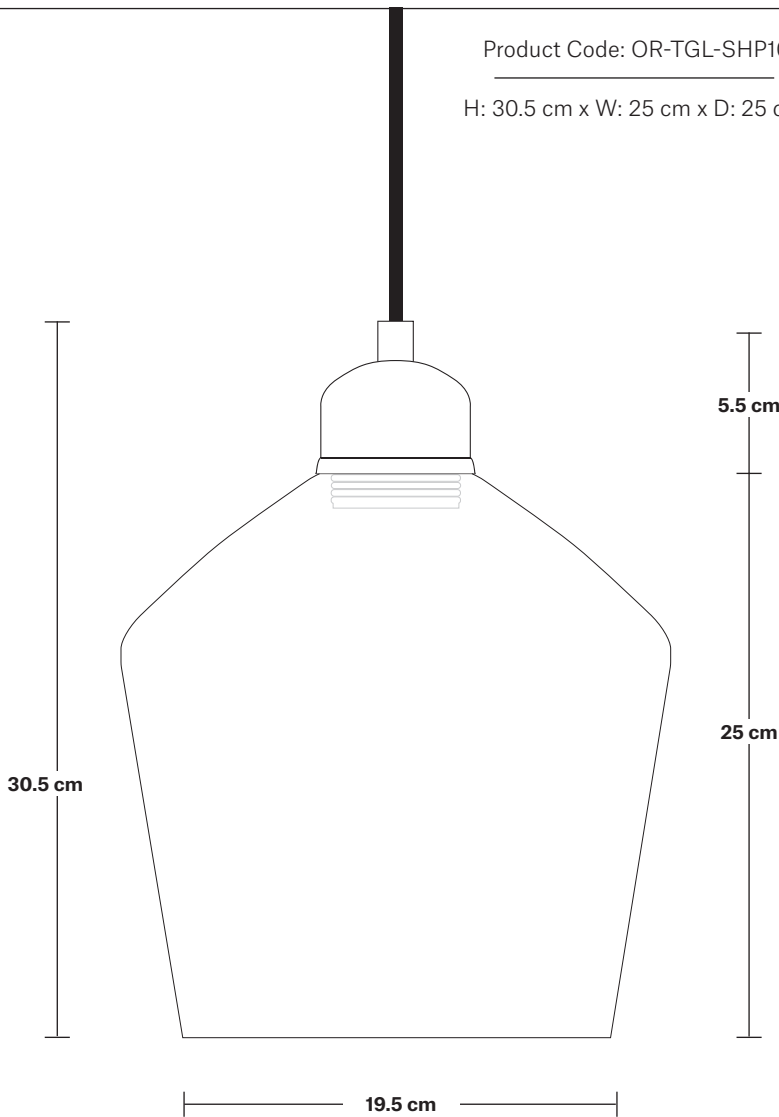

# Orlando Tinted Glass Schoolhouse Pendant - 10 Inch

Product Code: OR-TGL-SHP10  
 H: 30.5 cm x W: 25 cm x D: 25 cm

## DIMENSIONS

Shade Diameter: 25 cm / 9.8"

Shade Height (no holder): 25 cm / 9.8"

Holder Diameter: 7 cm / 2.8"

Holder Height: 6 cm / 2.4"

Ceiling Rose Diameter: 12 cm / 4.9"

Ceiling Rose Height: 4 cm / 1.6"

# Tinted Glass Schoolhouse – 10 Inch – Shade Only

Product Code: TGL-SH10-SO

H: 25 cm x W: 25 cm x D: 25 cm

## DIMENSIONS

Shade Diameter: 25 cm / 9.8"

Shade Height: 25 cm / 9.8"

INDUSTVILLE