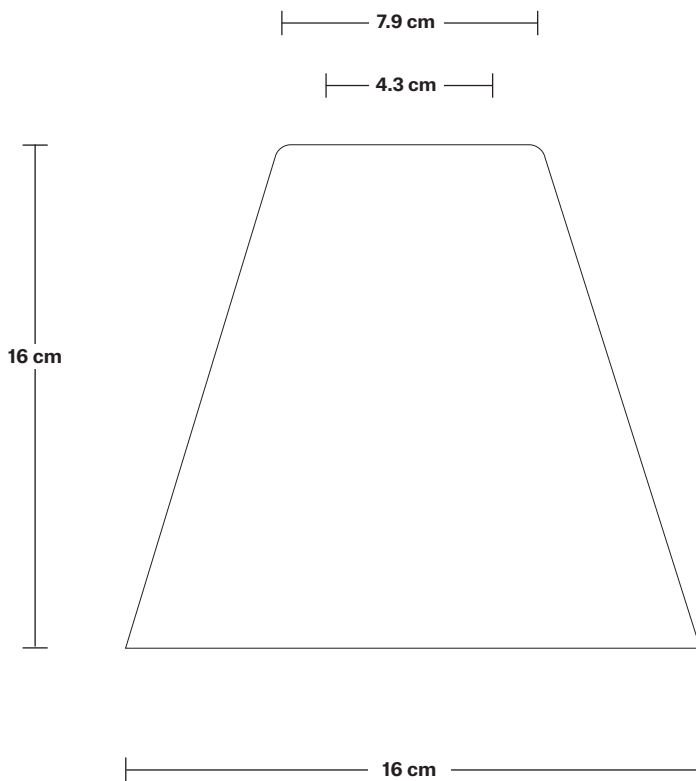

Wall mount screws not included.

Holders available: Brass, Pewter, Copper.

Ceiling rose: Pewter.

DIMENSIONS

Shade Diameter: 16 cm / 6.2"

Shade Height (no holder): 16 cm / 6.2"

Holder Diameter: 6 cm / 2.3"

Holder Height: 18 cm / 7.1"

Ceiling Rose Diameter: 12 cm / 4.7"

Ceiling Rose Height: 2 cm / 0.8"

INDUSTVILLE

Brooklyn Flush Mount Holder

Product Code: BR-FM

H: 17.5 cm x W: 12 cm x D: 12 cm

SPECIFICATIONS

We meet all UK and EU lighting and safety regulations.

INFORMATION

Finishes: Brass, Pewter, Copper.

Ready to be installed, installation required.

Wall mount screws not included.

Ceiling rose: Pewter.

DIMENSIONS

Holder Diameter: 12 cm / 4.7"

Holder Height: 17.5 cm / 6.9"

Ceiling Rose Diameter: 12 cm / 4.7"

Ceiling Rose Depth: 2 cm / 0.8"

Tinted Glass Flask - 6 Inch - Shade Only

Product Code: TGL-FL6-SO

H: 16 cm x W: 16 cm x D: 16 cm

SPECIFICATIONS

We meet all UK and EU lighting and safety regulations.