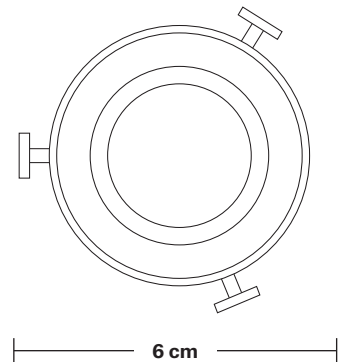

Wall mount screws not included.

Holders available: Brass, Pewter, Copper.

Ceiling rose: Pewter.

DIMENSIONS

Shade Diameter: 16 cm / 6.2"

Shade Height (no holder): 16 cm / 6.2"

Holder Diameter: 6 cm / 2.3"

Holder Height: 18 cm / 7.1"

Ceiling Rose Diameter: 12 cm / 4.7"

Ceiling Rose Height: 2 cm / 0.8"

INDUSTVILLE

Brooklyn Flush Mount Holder

Product Code: BR-FM

H: 17.5 cm x W: 12 cm x D: 12 cm

SPECIFICATIONS

We meet all UK and EU lighting and safety regulations.

INFORMATION

Finishes: Brass, Pewter, Copper.

Ready to be installed, installation required.

Wall mount screws not included.

Ceiling rose: Pewter.

DIMENSIONS

Holder Diameter: 12 cm / 4.7"

Holder Height: 17.5 cm / 6.9"

Ceiling Rose Diameter: 12 cm / 4.7"

Ceiling Rose Depth: 2 cm / 0.8"

Tinted Glass Flask - 6 Inch - Shade Only

Product Code: TGL-FL6-SO

H: 16 cm x W: 16 cm x D: 16 cm

SPECIFICATIONS

We meet all UK and EU lighting and safety regulations.