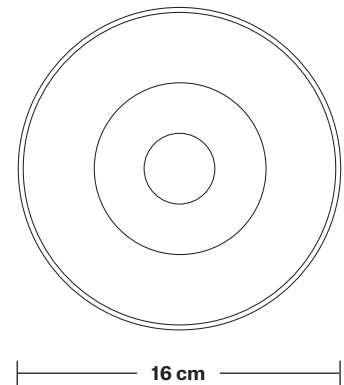

## DIMENSIONS

Shade Diameter: 16 cm / 6.2"

Shade Height (no holder): 16 cm / 6.2"

Holder Diameter: 6 cm / 2.5"

Holder Height: 18 cm / 7.1"

Wall Rose Diameter: 12 cm / 4.9"

Wall Rose Height: 2 cm / 0.8"

## DIMENSIONS

Holder Diameter: 6 cm / 2.5"

Holder Height: 18 cm / 7.1"

Projection: 20 cm / 7.9"

Wall Rose Diameter: 12 cm / 4.9"

Wall Rose Depth: 2 cm / 0.8"

# Tinted Glass Flask - 6 Inch - Shade Only

Product Code: TGL-FL6-SO

H: 16 cm x W: 16 cm x D: 16 cm

## DIMENSIONS

Shade Diameter: 16 cm / 6.2"

Shade Height: 16 cm / 6.2"

INDUSTVILLE