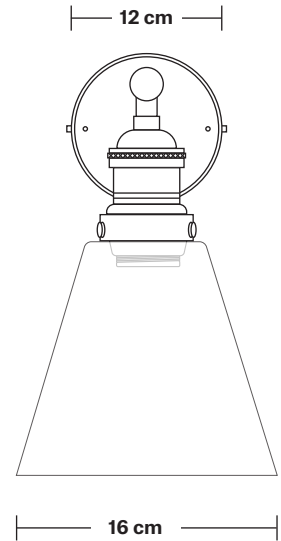

# Brooklyn Tinted Glass Flask Wall Light - 6 Inch

Product Code: BR-TGL-FLWL6

H: 33 cm x W: 16 cm x D: 25 cm

## DIMENSIONS

Shade Diameter: 16 cm / 6.2"

Shade Height (no holder): 16 cm / 6.2"

Holder Diameter: 6 cm / 2.5"

Holder Height: 18 cm / 7.1"

Wall Rose Diameter: 12 cm / 4.9"

Wall Rose Height: 2 cm / 0.8"

## DIMENSIONS

Holder Diameter: 6 cm / 2.5"

Holder Height: 18 cm / 7.1"

Projection: 20 cm / 7.9"

Wall Rose Diameter: 12 cm / 4.9"

Wall Rose Depth: 2 cm / 0.8"

## DIMENSIONS

Shade Diameter: 16 cm / 6.2"

Shade Height: 16 cm / 6.2"

INDUSTVILLE