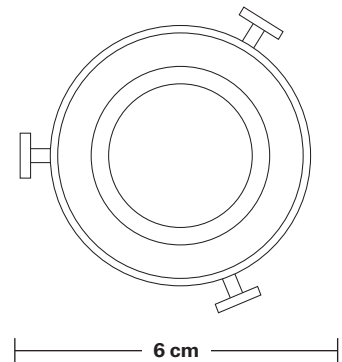

## DIMENSIONS

Shade Diameter: 16 cm / 6.2"

Shade Height (no holder): 16 cm / 6.2"

Holder Diameter: 6 cm / 2.5"

Holder Height: 18 cm / 7.1"

Wall Rose Diameter: 12 cm / 4.9"

Wall Rose Height: 2 cm / 0.8"

# Brooklyn Wall Light Holder

Product Code: BR-WL

H: 18 cm x W: 12 cm x D: 20 cm

## DIMENSIONS

Holder Diameter: 6 cm / 2.5"

Holder Height: 18 cm / 7.1"

Projection: 20 cm / 7.9"

Wall Rose Diameter: 12 cm / 4.9"

Wall Rose Depth: 2 cm / 0.8"

## DIMENSIONS

Shade Diameter: 16 cm / 6.2"

Shade Height: 16 cm / 6.2"

INDUSTVILLE