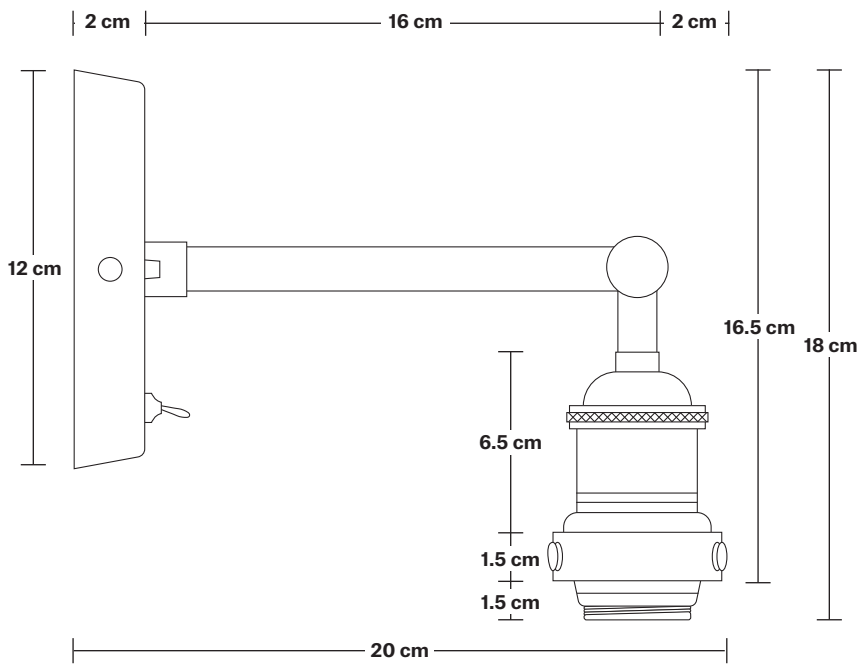

## DIMENSIONS

Shade Diameter: 16 cm / 6.2"

Shade Height (no holder): 16 cm / 6.2"

Holder Diameter: 6 cm / 2.5"

Holder Height: 18 cm / 7.1"

Wall Rose Diameter: 12 cm / 4.9"

Wall Rose Height: 2 cm / 0.8"

# Brooklyn Wall Light Holder

Product Code: BR-WL

H: 18 cm x W: 12 cm x D: 20 cm

## DIMENSIONS

Holder Diameter: 6 cm / 2.5"

Holder Height: 18 cm / 7.1"

Projection: 20 cm / 7.9"

Wall Rose Diameter: 12 cm / 4.9"

Wall Rose Depth: 2 cm / 0.8"

## DIMENSIONS

Shade Diameter: 16 cm / 6.2"

Shade Height: 16 cm / 6.2"

INDUSTVILLE