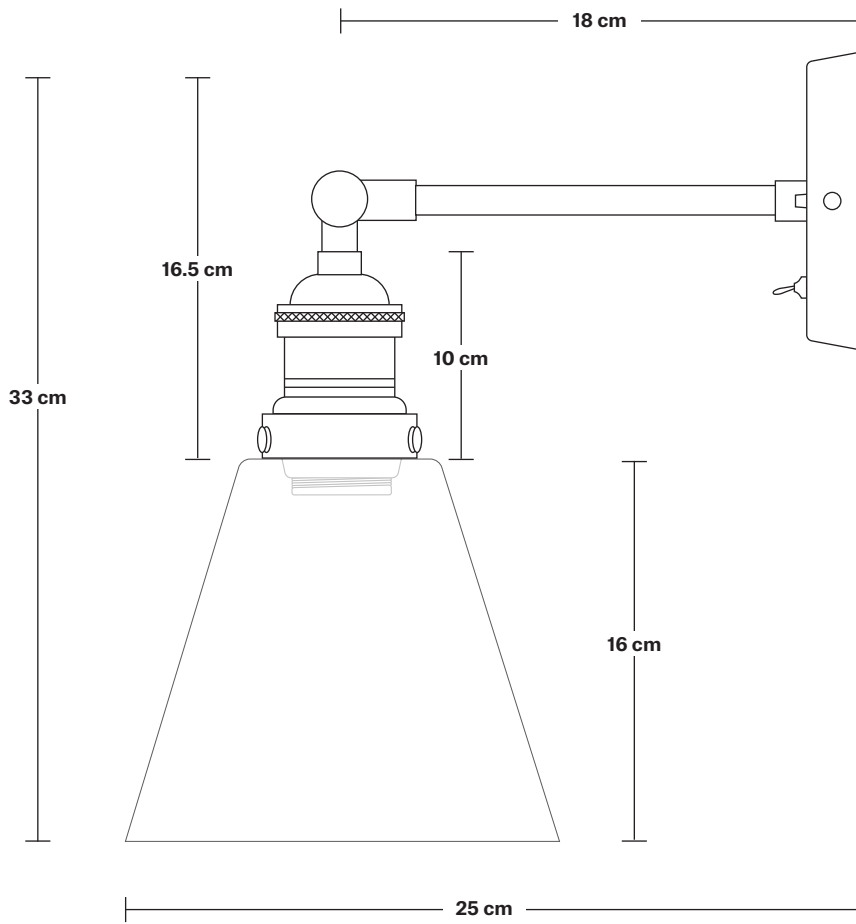

# Brooklyn Tinted Glass Flask Wall Light - 6 Inch

Product Code: BR-TGL-FLWL6

H: 33 cm x W: 16 cm x D: 25 cm

## DIMENSIONS

Shade Diameter: 16 cm / 6.2"

Shade Height (no holder): 16 cm / 6.2"

Holder Diameter: 6 cm / 2.5"

Holder Height: 18 cm / 7.1"

Wall Rose Diameter: 12 cm / 4.9"

Wall Rose Height: 2 cm / 0.8"

## DIMENSIONS

Holder Diameter: 6 cm / 2.5"

Holder Height: 18 cm / 7.1"

Projection: 20 cm / 7.9"

Wall Rose Diameter: 12 cm / 4.9"

Wall Rose Depth: 2 cm / 0.8"

## DIMENSIONS

Shade Diameter: 16 cm / 6.2"

Shade Height: 16 cm / 6.2"

INDUSTVILLE