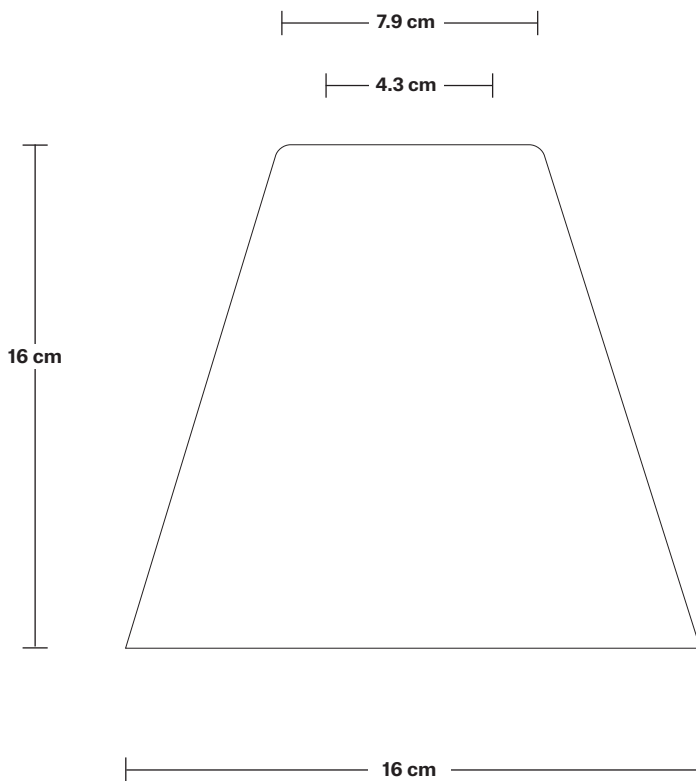

Holder Diameter: 4 cm / 1.6"

Holder Height: 12 cm / 4.7"

Ceiling Rose Diameter: 8 cm / 3"

Ceiling Rose Height: 2 cm / 0.8"

INDUSTVILLE

Sleek Edison Cord Set ES E27 Bulb Holder - Ring & Fabric Flex

Product Code: SL-ECS

H: 12 cm x W: 4 cm x D: 4 cm

SPECIFICATIONS

We meet all UK and EU lighting and safety regulations.

Our products are hand finished to ensure an authentic vintage look and therefore they may vary slightly from those shown in the images.

Bulb required: Standard screw (E27) fitting, max 25W.

Weight: 0.27 kg

INFORMATION

Finishes: Brass, Pewter, Copper.

Ready to be installed, installation required.

Wall mount screws not included.

DIMENSIONS

Bulb Holder Height: 12 cm / 4.7"

Bulb Holder Depth: 4 cm / 1.5"

INDUSTVILLE

Tinted Glass Flask - 6 Inch - Shade Only

Product Code: TGL-FL6-SO

H: 16 cm x W: 16 cm x D: 16 cm

SPECIFICATIONS

We meet all UK and EU lighting and safety regulations.