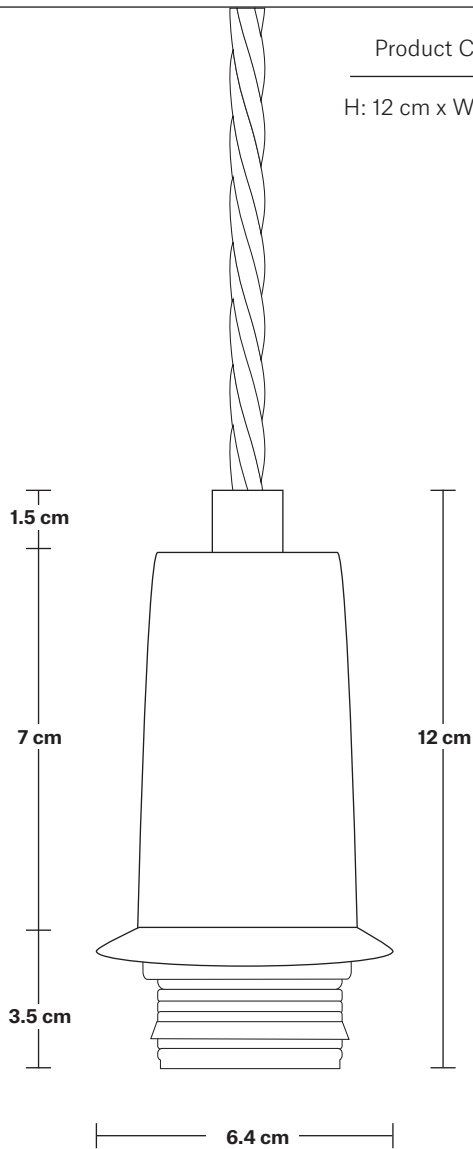

Sleek Tinted Glass Flask Pendant - 6 Inch

Product Code: SL-TGL-FLP6

H: 26 cm x W: 16 cm x D: 16 cm

SPECIFICATIONS

We meet all UK and EU lighting and safety regulations.

Our products are hand finished to ensure an authentic vintage look and therefore they may vary slightly from those shown in the images.

Wall mount screws not included.

Holders available: Brass, Pewter, Copper.

Flex: 1m Black Twisted Fabric Flex.

Ceiling Rose: Brass, Pewter and Copper.

DIMENSIONS

Shade Diameter: 16 cm / 6.2"

Shade Height (no holder): 16 cm / 6.2"

Holder Diameter: 4 cm / 1.6"

Holder Height: 12 cm / 4.7"

Ceiling Rose Diameter: 8 cm / 3"

Ceiling Rose Height: 2 cm / 0.8"

INDUSTVILLE

Sleek Edison Cord Set ES E27 Bulb Holder - Ring & Fabric Flex

Product Code: SL-ECS

H: 12 cm x W: 4 cm x D: 4 cm

SPECIFICATIONS

We meet all UK and EU lighting and safety regulations.

Our products are hand finished to ensure an authentic vintage look and therefore they may vary slightly from those shown in the images.