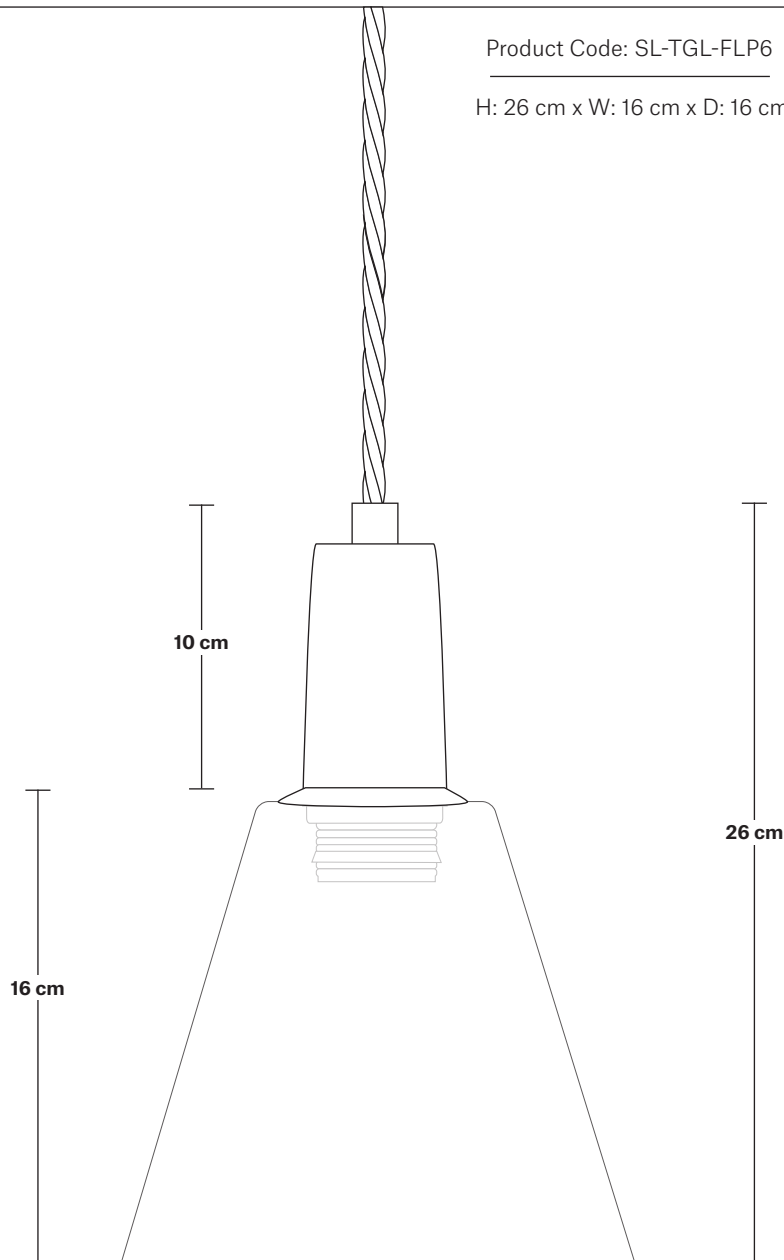

Sleek Tinted Glass Flask Pendant - 6 Inch

Product Code: SL-TGL-FLP6

H: 26 cm x W: 16 cm x D: 16 cm

SPECIFICATIONS

We meet all UK and EU lighting and safety regulations.

Our products are hand finished to ensure an authentic vintage look and therefore they may vary slightly from those shown in the images.

Bulb required: Standard screw (E27) fitting, max 25W.

Shade weight: 0.5 kg | **Holder weight:** 0.2 kg

Maximum weight: 0.7 kg

INFORMATION

Finishes: Amber, Smoke Grey.

Ready to be installed, installation required.

Wall mount screws not included.

Holders available: Brass, Pewter, Copper.

Flex: 1m Black Twisted Fabric Flex.

Ceiling Rose: Brass, Pewter and Copper.

DIMENSIONS

Shade Diameter: 16 cm / 6.2"

Shade Height (no holder): 16 cm / 6.2"

Holder Diameter: 4 cm / 1.6"

Holder Height: 12 cm / 4.7"

Ceiling Rose Diameter: 8 cm / 3"

Ceiling Rose Height: 2 cm / 0.8"

INDUSTVILLE

Sleek Edison Cord Set ES E27 Bulb Holder - Ring & Fabric Flex

Product Code: SL-ECS