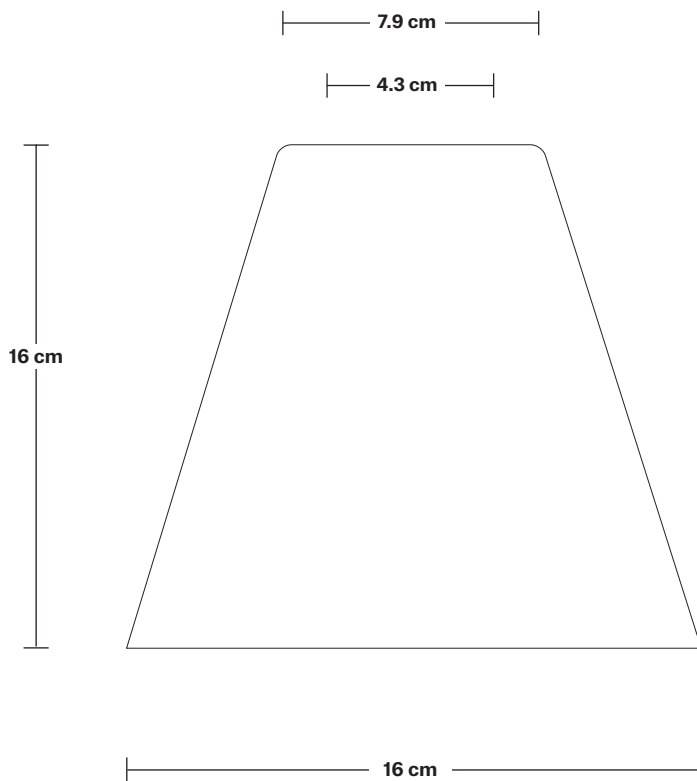

Orlando Tinted Glass Flask Pendant - 6 Inch

Product Code: OR-TGL-FLP6

H: 21.5 cm x W: 16 cm x D: 16 cm

SPECIFICATIONS

We meet all UK and EU lighting and safety regulations.

Our products are hand finished to ensure an authentic vintage look and therefore they may vary slightly from those shown in the images.

Wall mount screws not included.

Holders available: Brass, Pewter.

Flex: 1m Black Round Fabric Flex.

Ceiling rose: Brass, Pewter.

DIMENSIONS

Shade Diameter: 16 cm / 6.2"

Shade Height (no holder): 16 cm / 6.2"

Holder Diameter: 7 cm / 2.8"

Holder Height: 6 cm / 2.4"

Ceiling Rose Diameter: 12 cm / 4.9"

Ceiling Rose Height: 4 cm / 1.6"

Tinted Glass Flask - 6 Inch - Shade Only

Product Code: TGL-FL6-SO

H: 16 cm x W: 16 cm x D: 16 cm

Shade weight: 0.5 kg

INFORMATION

Finishes: Amber, Smoke Grey.

DIMENSIONS

Shade Diameter: 16 cm / 6.2"

Shade Height: 16 cm / 6.2"

INDUSTVILLE

Tinted Glass Flask - 6 Inch - Amber