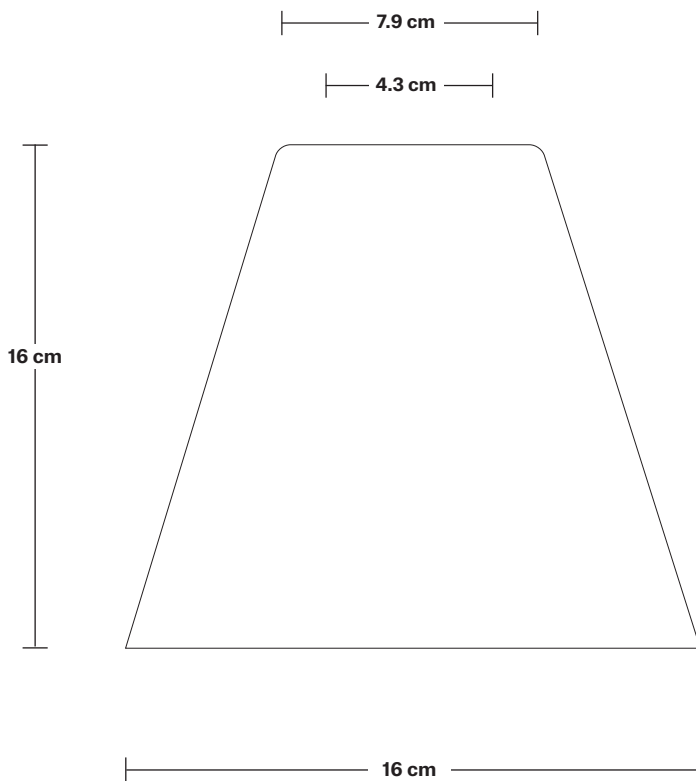

Orlando Tinted Glass Flask Pendant - 6 Inch

Product Code: OR-TGL-FLP6

H: 21.5 cm x W: 16 cm x D: 16 cm

SPECIFICATIONS

We meet all UK and EU lighting and safety regulations.

Our products are hand finished to ensure an authentic vintage look and therefore they may vary slightly from those shown in the images.

Wall mount screws not included.

Holders available: Brass, Pewter.

Flex: 1m Black Round Fabric Flex.

Ceiling rose: Brass, Pewter.

DIMENSIONS

Shade Diameter: 16 cm / 6.2"

Shade Height (no holder): 16 cm / 6.2"

Holder Diameter: 7 cm / 2.8"

Holder Height: 6 cm / 2.4"

Ceiling Rose Diameter: 12 cm / 4.9"

Ceiling Rose Height: 4 cm / 1.6"

Tinted Glass Flask - 6 Inch - Shade Only

Product Code: TGL-FL6-SO

H: 16 cm x W: 16 cm x D: 16 cm

Shade weight: 0.5 kg

INFORMATION

Finishes: Amber, Smoke Grey.

DIMENSIONS

Shade Diameter: 16 cm / 6.2"

Shade Height: 16 cm / 6.2"

INDUSTVILLE

Tinted Glass Flask - 6 Inch - Smoke Grey