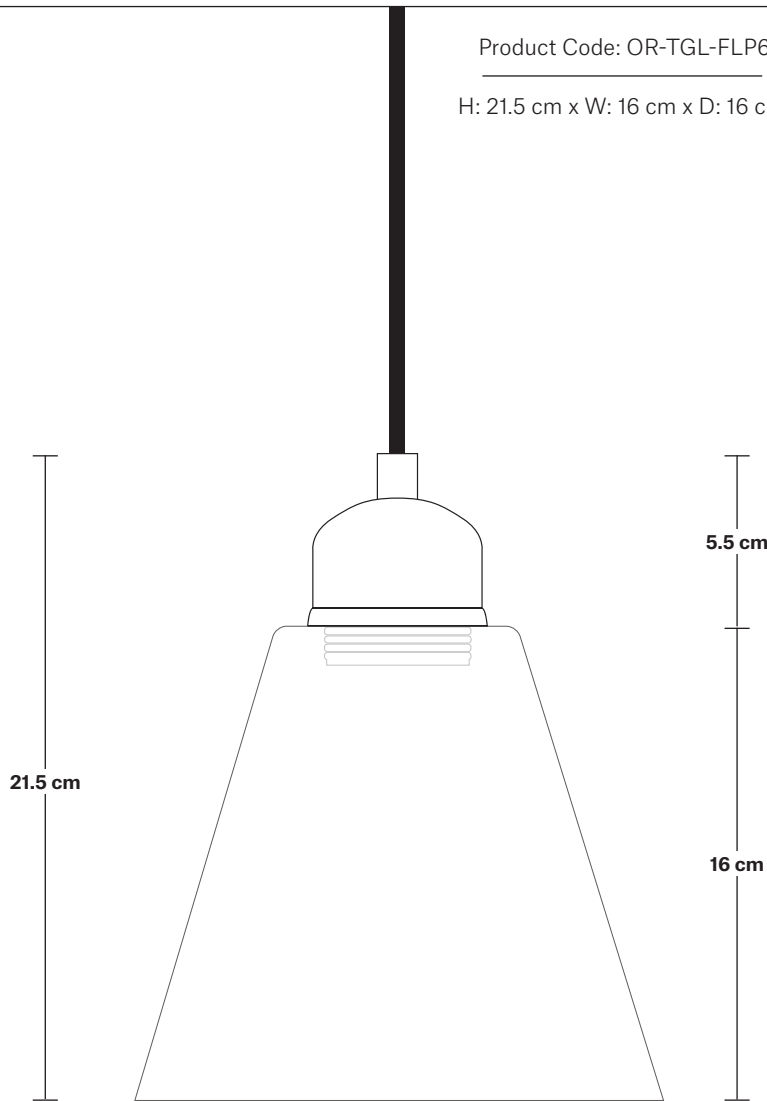

Orlando Tinted Glass Flask Pendant - 6 Inch

Product Code: OR-TGL-FLP6

H: 21.5 cm x W: 16 cm x D: 16 cm

SPECIFICATIONS

We meet all UK and EU lighting and safety regulations.

Our products are hand finished to ensure an authentic vintage look and therefore they may vary slightly from those shown in the images.

Bulb required: Standard screw (E27) fitting, max 40W.

Shade weight: 0.5 kg | **Holder weight:** 0.3 kg

Maximum weight: 0.8 kg

INFORMATION

Finishes: Amber, Smoke Grey.

Ready to be installed, installation required.

Wall mount screws not included.

Holders available: Brass, Pewter.

Flex: 1m Black Round Fabric Flex.

Ceiling rose: Brass, Pewter.

DIMENSIONS

Shade Diameter: 16 cm / 6.2"

Shade Height (no holder): 16 cm / 6.2"

Holder Diameter: 7 cm / 2.8"

Holder Height: 6 cm / 2.4"

Ceiling Rose Diameter: 12 cm / 4.9"

Ceiling Rose Height: 4 cm / 1.6"

Tinted Glass Flask - 6 Inch - Shade Only

Product Code: TGL-FL6-SO

H: 16 cm x W: 16 cm x D: 16 cm