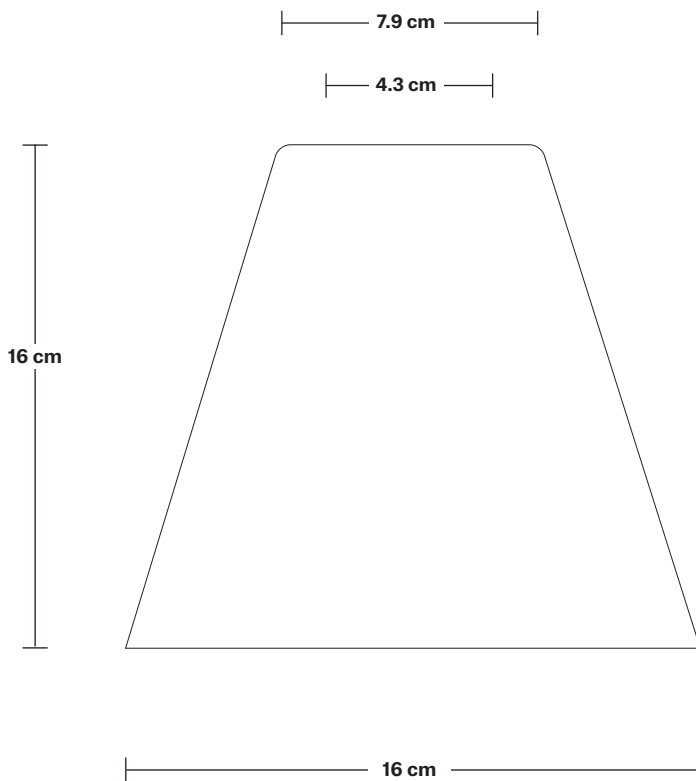

Orlando Tinted Glass Flask Wall Light - 6 Inch

Product Code: OR-TGL-FLWL6

H: 31 cm x W: 16 cm x D: 18 cm

SPECIFICATIONS

We meet all UK and EU lighting and safety regulations.

Our products are hand finished to ensure an authentic vintage look and therefore they may vary slightly from those shown in the images.

Wall mount screws not included.

Holders available: Brass, Pewter.

Wall rose: Brass, Pewter.

DIMENSIONS

Shade Diameter: 16 cm / 6.2"

Shade Height (no holder): 16 cm / 6.2"

Holder Diameter: 4 cm / 1.6"

Holder Height: 15 cm / 5.9"

Wall Rose Diameter: 12 cm / 4.7"

Wall Rose Height: 4 cm / 1.6"

INDUSTVILLE

Tinted Glass Flask - 6 Inch - Shade Only

Product Code: TGL-FL6-SO

H: 16 cm x W: 16 cm x D: 16 cm

SPECIFICATIONS

We meet all UK and EU lighting and safety regulations.

Shade Diameter: 16 cm / 6.2"

Shade Height: 16 cm / 6.2"

INDUSTVILLE

Tinted Glass Flask - 6 Inch - Amber

Shade Only

| | |
|--|---------------------|
| Tinted Glass Flask - 6 Inch - Amber - Shade Only | TGL-FL6-A-SO |
|--|---------------------|