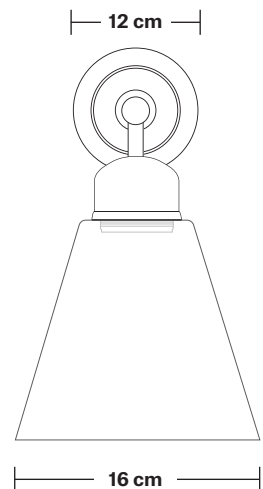

Orlando Tinted Glass Flask Wall Light - 6 Inch

Product Code: OR-TGL-FLWL6

H: 31 cm x W: 16 cm x D: 18 cm

SPECIFICATIONS

We meet all UK and EU lighting and safety regulations.

Our products are hand finished to ensure an authentic vintage look and therefore they may vary slightly from those shown in the images.

Wall mount screws not included.

Holders available: Brass, Pewter.

Wall rose: Brass, Pewter.

DIMENSIONS

Shade Diameter: 16 cm / 6.2"

Shade Height (no holder): 16 cm / 6.2"

Holder Diameter: 4 cm / 1.6"

Holder Height: 15 cm / 5.9"

Wall Rose Diameter: 12 cm / 4.7"

Wall Rose Height: 4 cm / 1.6"

INDUSTVILLE

Tinted Glass Flask - 6 Inch - Shade Only

Product Code: TGL-FL6-SO

H: 16 cm x W: 16 cm x D: 16 cm

SPECIFICATIONS

We meet all UK and EU lighting and safety regulations.

Shade Diameter: 16 cm / 6.2"

Shade Height: 16 cm / 6.2"

INDUSTVILLE

Tinted Glass Flask - 6 Inch - Amber

Shade Only

| | |
|--|---------------------|
| Tinted Glass Flask - 6 Inch - Amber - Shade Only | TGL-FL6-A-SO |
|--|---------------------|