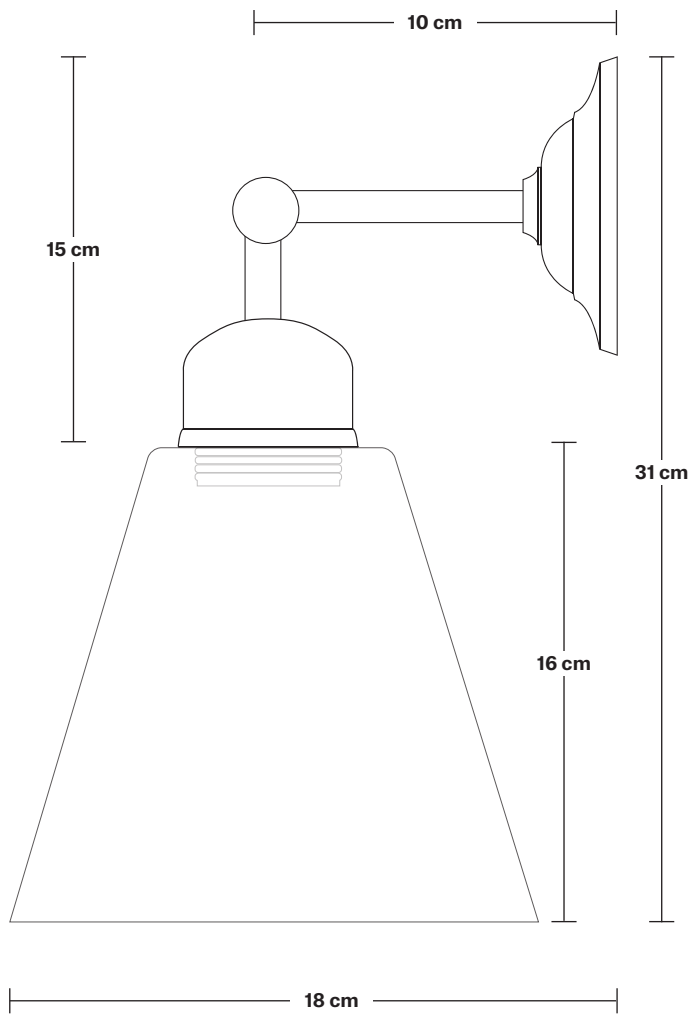

Orlando Tinted Glass Flask Wall Light - 6 Inch

Product Code: OR-TGL-FLWL6

H: 31 cm x W: 16 cm x D: 18 cm

SPECIFICATIONS

We meet all UK and EU lighting and safety regulations.

Our products are hand finished to ensure an authentic vintage look and therefore they may vary slightly from those shown in the images.

Bulb required: Standard screw (E27) fitting, max 40W.

Shade weight: 0.5 kg | **Holder weight:** 0.3 kg

Maximum weight: 0.8 kg

INFORMATION

Finishes: Brass, Pewter.

Ready to be installed, installation required.

Wall mount screws not included.

Holders available: Brass, Pewter.

Wall rose: Brass, Pewter.

DIMENSIONS

Shade Diameter: 16 cm / 6.2"

Shade Height (no holder): 16 cm / 6.2"

Holder Diameter: 4 cm / 1.6"

Holder Height: 15 cm / 5.9"

Wall Rose Diameter: 12 cm / 4.7"

Wall Rose Height: 4 cm / 1.6"

INDUSTVILLE

Tinted Glass Flask - 6 Inch - Shade Only

Product Code: TGL-FL6-SO

H: 16 cm x W: 16 cm x D: 16 cm

SPECIFICATIONS

We meet all UK and EU lighting and safety regulations.