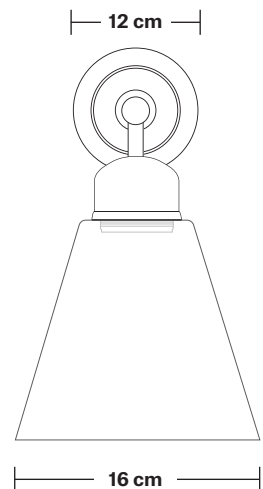

Orlando Tinted Glass Flask Wall Light - 6 Inch

Product Code: OR-TGL-FLWL6

H: 31 cm x W: 16 cm x D: 18 cm

SPECIFICATIONS

We meet all UK and EU lighting and safety regulations.

Our products are hand finished to ensure an authentic vintage look and therefore they may vary slightly from those shown in the images.

Bulb required: Standard screw (E27) fitting, max 40W.

Shade weight: 0.5 kg | **Holder weight:** 0.3 kg

Maximum weight: 0.8 kg

INFORMATION

Finishes: Brass, Pewter.

Ready to be installed, installation required.

Wall mount screws not included.

Holders available: Brass, Pewter.

Wall rose: Brass, Pewter.

DIMENSIONS

Shade Diameter: 16 cm / 6.2"

Shade Height (no holder): 16 cm / 6.2"

Holder Diameter: 4 cm / 1.6"

Holder Height: 15 cm / 5.9"

Wall Rose Diameter: 12 cm / 4.7"

Wall Rose Height: 4 cm / 1.6"

INDUSTVILLE

Tinted Glass Flask - 6 Inch - Shade Only

Product Code: TGL-FL6-SO

H: 16 cm x W: 16 cm x D: 16 cm

SPECIFICATIONS

We meet all UK and EU lighting and safety regulations.