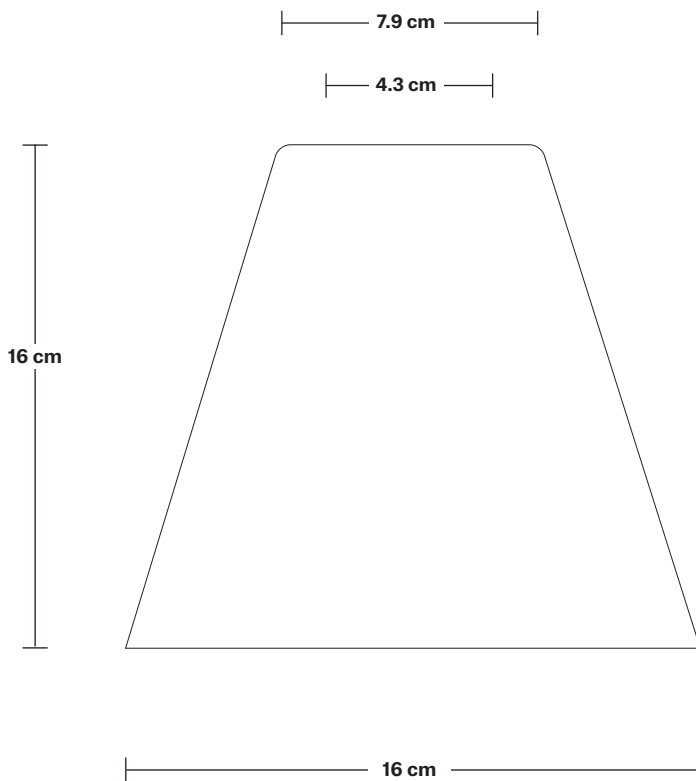

Orlando Tinted Glass Flask Wall Light - 6 Inch

Product Code: OR-TGL-FLWL6

H: 31 cm x W: 16 cm x D: 18 cm

SPECIFICATIONS

We meet all UK and EU lighting and safety regulations.

Our products are hand finished to ensure an authentic vintage look and therefore they may vary slightly from those shown in the images.

Wall mount screws not included.

Holders available: Brass, Pewter.

Wall rose: Brass, Pewter.

DIMENSIONS

Shade Diameter: 16 cm / 6.2"

Shade Height (no holder): 16 cm / 6.2"

Holder Diameter: 4 cm / 1.6"

Holder Height: 15 cm / 5.9"

Wall Rose Diameter: 12 cm / 4.7"

Wall Rose Height: 4 cm / 1.6"

INDUSTVILLE

Tinted Glass Flask - 6 Inch - Shade Only

Product Code: TGL-FL6-SO

H: 16 cm x W: 16 cm x D: 16 cm

SPECIFICATIONS

We meet all UK and EU lighting and safety regulations.

Shade Diameter: 16 cm / 6.2"

Shade Height: 16 cm / 6.2"

INDUSTVILLE

Tinted Glass Flask - 6 Inch - Smoke Grey

Shade Only

Tinted Glass Flask - 6 Inch - Smoke Grey - Shade Only	TGL-FL6-SG-SO
---	----------------------