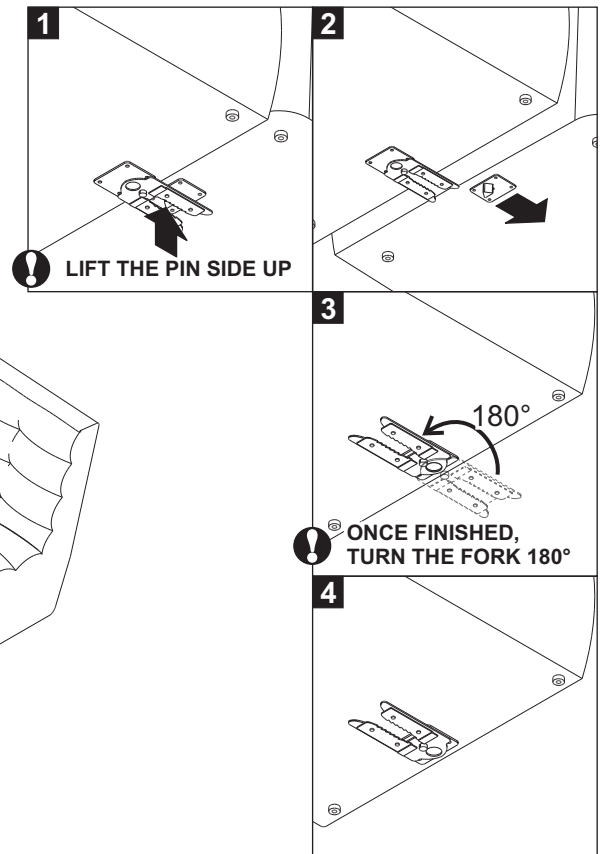

### A ATTACH SOFA

**!** MAKE SURE THE ITEMS ARE ALIGNED

### B DETACH SOFA

**!** LIFT THE PIN SIDE UP

**!** ONCE FINISHED, TURN THE FORK 180°

**!** LIFT THE LEFT SIDE OF THE SEAT TO DETACH THE CLIPS AND DISCONNECT THE ITEMS