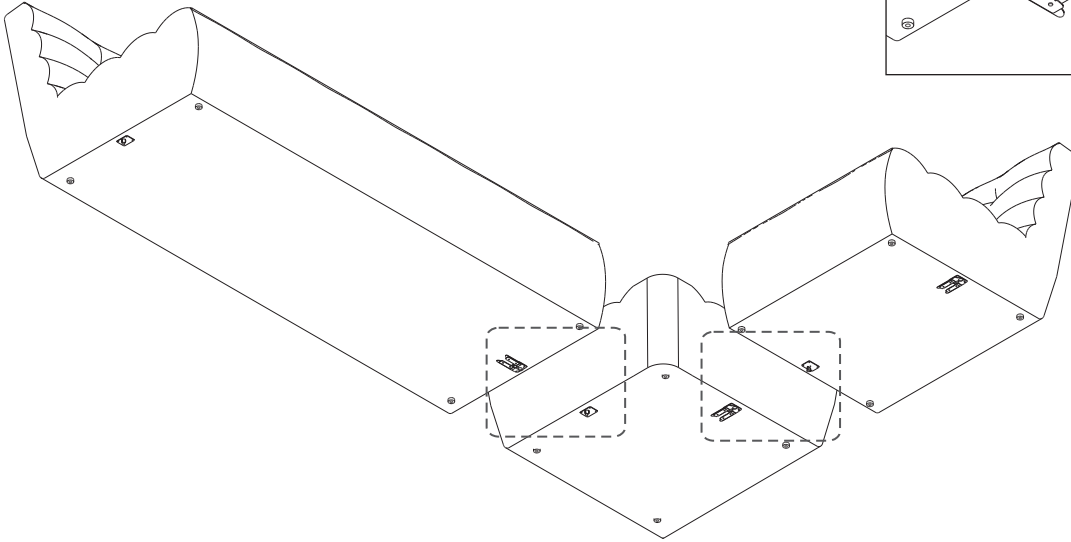

## SOFA N701 ASSEMBLY INSTRUCTION FOR SOFA CONNECTION

### A ATTACH SOFA

**!** MAKE SURE THE ITEMS ARE ALIGNED

### B DETACH SOFA

**!** LIFT THE PIN SIDE UP

**!** ONCE FINISHED, TURN THE FORK 180°

**!** LIFT THE LEFT SIDE OF THE SEAT TO DETACH THE CLIPS AND DISCONNECT THE ITEMS