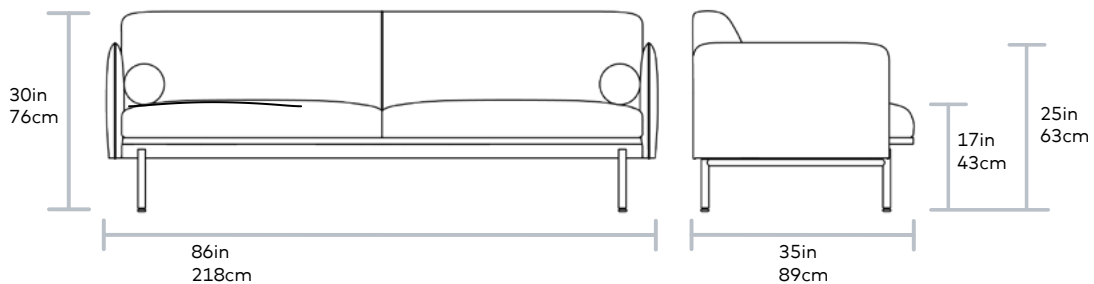

Foundry Sofa **NEW**

Seat Depth 22.5in | 57cm

UPHOLSTERY > Leather or Fabric
LEGS > Black Powder Coat Finished Steel

The Foundry Upholstery Series showcases tailored minimalism with details that elevate fashion and function to suit any residential or commercial setting. Inspired by elements of classic Scandinavian design, the Foundry Sofa offers ample sophistication as a standalone piece, showcasing striking lines, an extra slender tightback frame and seat cushions that seem to float above elevated, cylindrical steel legs. Two bolsters on the sofa offer additional style and comfort, while the sturdy, steel reinforced FSC®-Certified frame ensures that Foundry holds up in high-traffic environments.