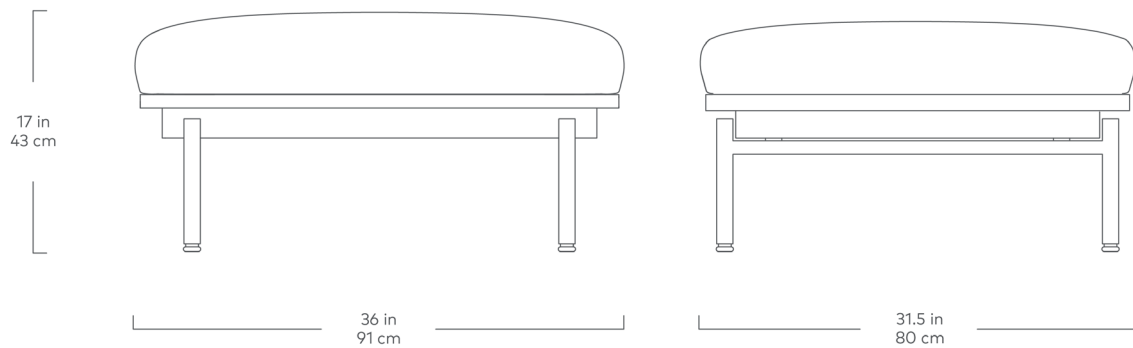

Foundry Ottoman

- Features elegant lines and thin, elevated legs.
- Ottoman cushion is crafted with Dacron-wrapped, high resiliency, medium density foam and securely attaches to the base by hook and loop fasteners.
- Constructed with 100% kiln-dried FSC®-Certified hardwood (FSC® 092551).
- Can be used as a footrest or as extra seating.
- Cylindrical legs are made from black powder-coated steel.
- Non-marking leveler feet can be adjusted for stability on uneven floor surfaces.
- Manufactured to meet California TB117-2013 fire safety standards without the use of flame retardant additives in the upholstery foam.
- All fabric is California TB117-2013 certified and double rub tested.
- Our leathers may have distinct surface characteristics, natural markings, and colour variations which differ from hide to hide and from one product to another, making each leather product unique.