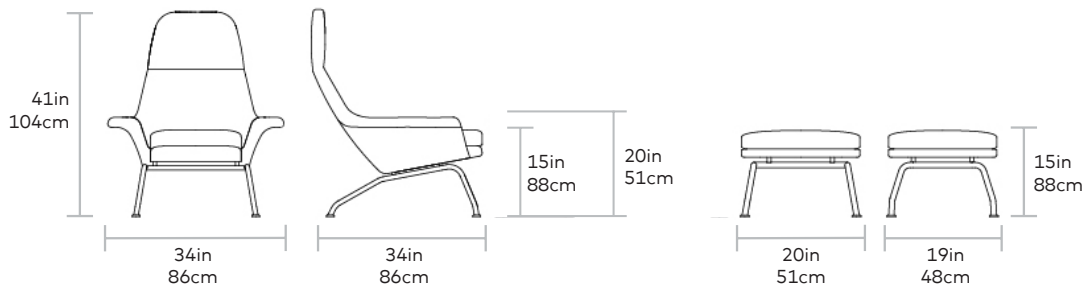

Tallinn Chair & Ottoman

Seat Height 15in | 88cm
Seat Depth 21in | 53cm

UPHOLSTERY > Fabric
BASE > Black Powder Coated Steel

The Tallinn Chair + Ottoman make a unique statement with their sculptural curves and thoughtfully-designed details. The chair's silhouette echoes the refined style of notable Scandinavian archetypes, while introducing contemporary elements that give Tallinn its striking aesthetic. With an inner steel frame, graceful armrests and distinctive legs, Tallinn is an iconic lounge chair to anchor any room.