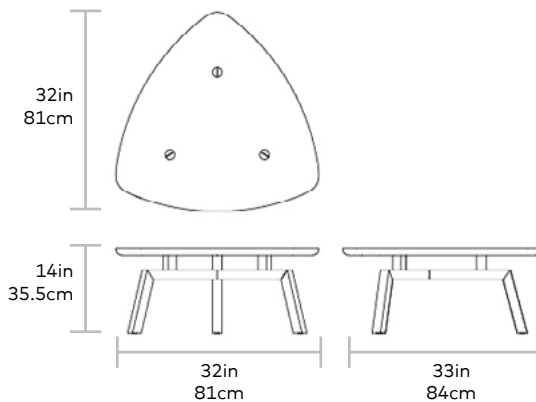

Solana Triangular Coffee Table **NEW**

Gus*

TOP > Solid Walnut or Ash
BASE > Solid Walnut or Ash

Channeling classic mid-century style with the relaxed ambiance of 1970's Modernism, the Solana Triangular Coffee Table showcases solid wood craftsmanship and sculptural beauty. The organic curves of the tabletop rest upon angular legs, creating a pleasing contrast unified by the warmth of the smooth wood grain. Visible joinery details—seamless wedged tenon joints in the top, finger joint detailing in the legs—add subtle interest to this refined accent piece. Part of the Solana Table Series, it is designed to nest with the Solana Oval Coffee Table or Solana End Table.