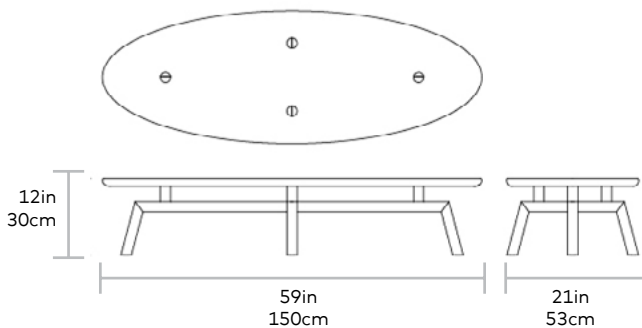

Solana Oval Coffee Table **NEW**

Gus*

TOP > Solid Walnut or Ash
BASE > Solid Walnut or Ash

Channeling classic mid-century style with the relaxed ambiance of 1970's Modernism, the Solana Oval Coffee Table showcases solid wood craftsmanship and sculptural beauty. The organic curves of the tabletop rest upon angular legs, creating a pleasing contrast unified by the warmth of the smooth wood grain. Visible joinery details—seamless wedged tenon joints in the top, finger joint detailing in the legs—add subtle interest to this refined accent piece. Part of the Solana Table Series, it is designed to nest with the Solana Triangular Coffee Table or Solana Oval Coffee Table.