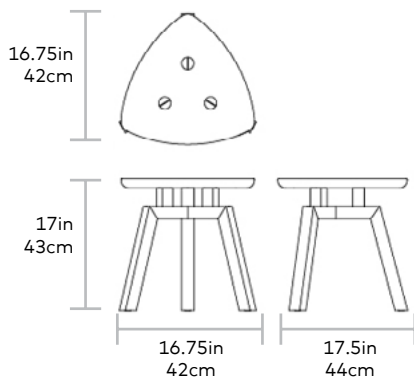

Solana Triangular End Table NEW

Gus*

TOP > Solid Walnut or Ash
BASE > Solid Walnut or Ash

Channeling classic mid-century style with the relaxed ambiance of 1970's Modernism, the Solana Triangular End Table showcases solid wood craftsmanship and sculptural beauty. The organic curves of the tabletop rest upon angular legs, creating a pleasing contrast unified by the warmth of the smooth wood grain. Visible joinery details—seamless wedged tenon joints in the top, finger joint detailing in the legs—add subtle interest to this refined accent piece. Part of the Solana Table Series, it is designed to nest with the Solana Oval or Triangular Coffee Table.