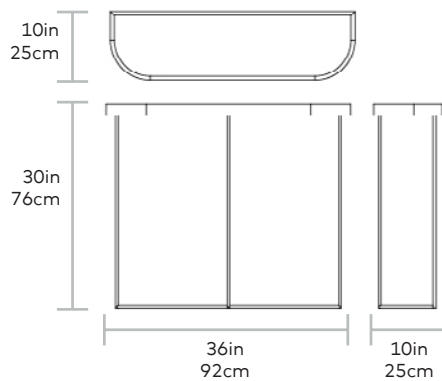

Porter Console Table

Gus*

MATERIAL > Solid Walnut or Ash

BASE > Solid Metal Rod Base

The Porter Console Table is a minimalist, geometric accent piece well suited for modern spaces. It features a veneered wood top and a raised, solid wood edge detail with rounded corners. The eye-catching base features an architectural powder-coated metal triangle. The table's slender, compact form is perfect for entryways and other smaller spaces where every square foot counts.